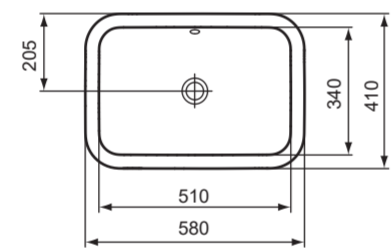

Ideal Standard

CONNECT 58cm RECTANGULAR COUNTERTOP BASIN

383

534

Connect
58cm Countertop
E5059 / TT0292956
ver. 3.0 09/23