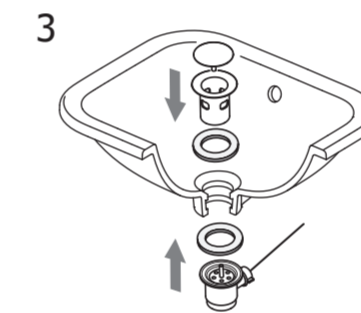

Ideal Standard

CONNECT 58cm RECTANGULAR COUNTERTOP BASIN

383

534

Connect
58cm Countertop
E5059 / TT0292956
ver. 3.0 09/23