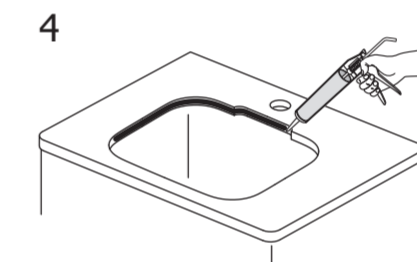

Ideal Standard

CONNECT 58cm RECTANGULAR COUNTERTOP BASIN

383

534

Connect
58cm Countertop
E5059 / TT0292956
ver. 3.0 09/23