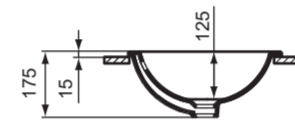

Ideal Standard

CONNECT 58cm RECTANGULAR COUNTERTOP BASIN

383

534

Connect
58cm Countertop
E5059 / TT0292956
ver. 3.0 09/23