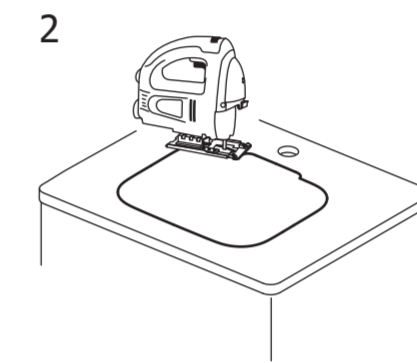

Ideal Standard

CONNECT 58cm RECTANGULAR COUNTERTOP BASIN

383

534

Connect
58cm Countertop
E5059 / TT0292956
ver. 3.0 09/23