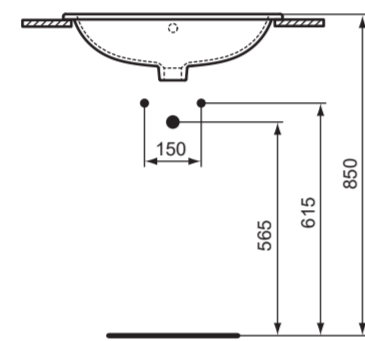

Ideal Standard

CONNECT 58cm RECTANGULAR COUNTERTOP BASIN

383

534

Connect
58cm Countertop
E5059 / TT0292956
ver. 3.0 09/23