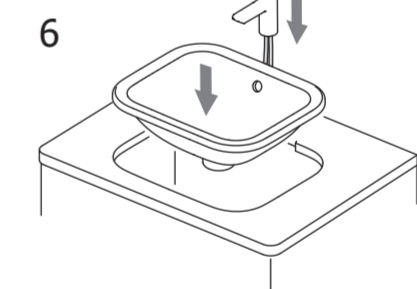

Ideal Standard

CONNECT 58cm RECTANGULAR COUNTERTOP BASIN

383

534

Connect
58cm Countertop
E5059 / TT0292956
ver. 3.0 09/23