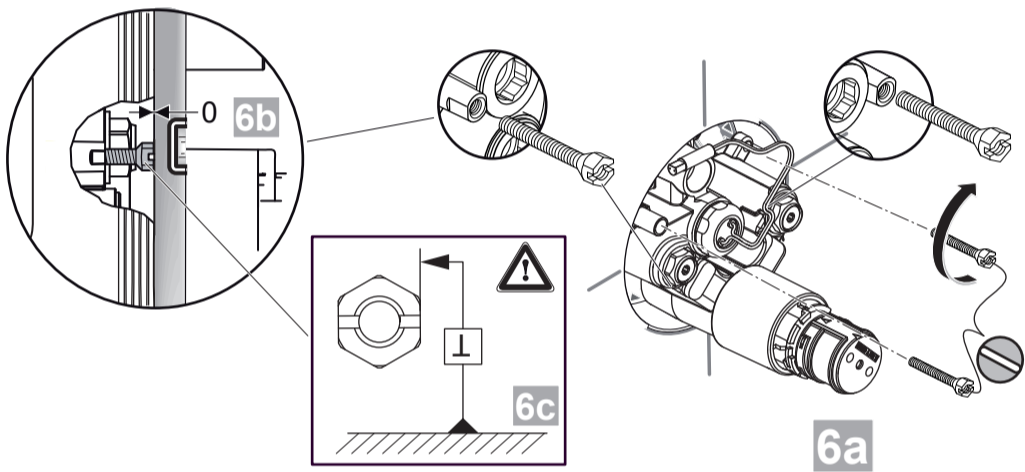

Ideal Standard

CeraPlus
 A 6731 ..

0724 / A 868 932 R1
 (Made in Germany)

Ideal Standard International NV
 Corporate Village - Gent Building
 Da Vincilaan 2
 1935 Zaventem
 Belgium

www.idealstandard.com

	P bar		0,5		MAX. 8		5		Q (3 bar)
	T °C		MAX. 80		65		55		l/min
									11.5