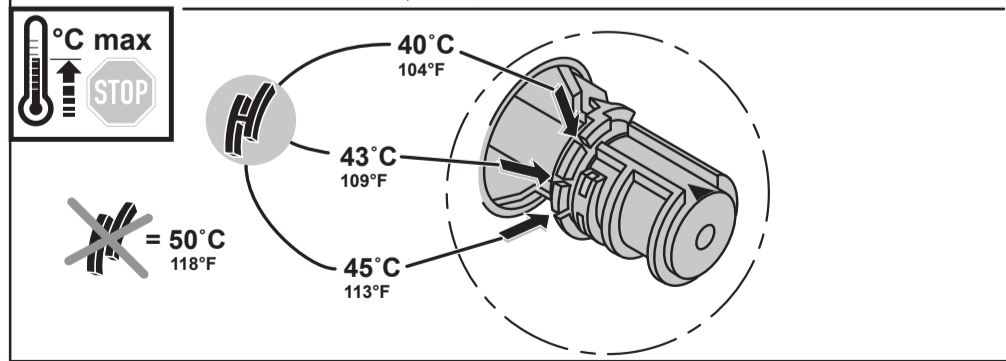

Spare Parts / Ersatzteile / Pièces de recharge / Pezzi di Ricambio / Piezas de requesto /
Parte de reposição / Reserveonderdelen / Reservdelar / Reservedeler / Varaosat /
Vraosat / Varahlutir / Ανταλλακτικά / Yedek Parçalar / Náhradní díly / Náhradné diely /
Nadomestni deli / Резервни части / Zapczęści / Części Zapasowe / Piese de schimb /
Rendelhető alkatrészek / Запасні частини / Reservní delovi / Резервни делови /
Резервни делови / Atsarginių dalių / Tellitavad varuosad / Rezervnyu daju

Pos.	Part No.	9	F 960 903 NU	18	A 960 704 NU 20mm
1	A 960 890 NU	10	F 961 038 NU		A 962 476 NU 40mm
2	F 961 052 NU	11	A 960 161 NU	19	F 961 057 AA
3	F 961 050 NU	12	F 961 054 NU		
4	F 961 051 AA	13	A 961 704NU		
5	A 963 427 NU	14	F 961 073 AA		
6	A 963 146 NU*	15	A 961 885 AA*		
7	F 961 049 NU	16	E 960 641 AA		
8	A 962 229NU	17	A 861 114 NU