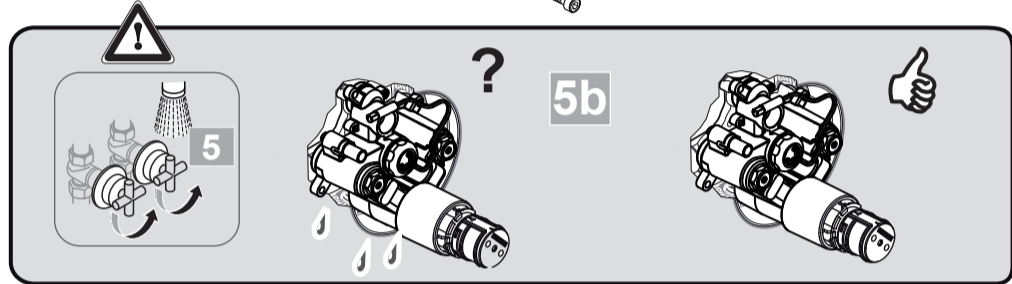

Ideal Standard

CeraPlus
 A 6731 ..

0724 / A 868 932 R1
 (Made in Germany)

Ideal Standard International NV
 Corporate Village - Gent Building
 Da Vincilaan 2
 1935 Zaventem
 Belgium

www.idealstandard.com

	P bar		0,5		MAX. 8		5		Q (3 bar)
	T °C		MAX. 80		65		55		l/min
									11.5