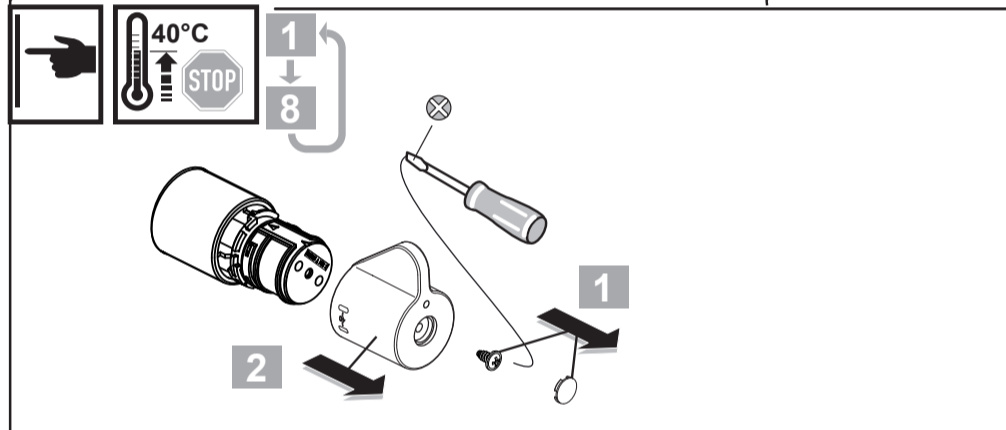

Spare Parts / Ersatzteile / Pièces de recharge / Pezzi di Ricambio / Piezas de requesto /
Parte de reposição / Reserveonderdelen / Reservdelar / Reservedeler / Varaosat /
Vraosat / Varahlutir / Ανταλλακτικά / Yedek Parçalar / Náhradní díly / Náhradné diely /
Nadomestni deli / Резервни части / Zapczęści / Części Zapasowe / Piese de schimb /
Rendelhető alkatrészek / Запасні частини / Reservní delovi / Резервни делови /
Резервни делови / Atsarginių dalių / Tellitavad varuosad / Rezervnyu daju

Pos.	Part No.	9	F 960 903 NU	18	A 960 704 NU 20mm
1	A 960 890 NU	10	F 961 038 NU		A 962 476 NU 40mm
2	F 961 052 NU	11	A 960 161 NU	19	F 961 057 AA
3	F 961 050 NU	12	F 961 054 NU		
4	F 961 051 AA	13	A 961 704NU		
5	A 963 427 NU	14	F 961 073 AA		
6	A 963 146 NU*	15	A 961 885 AA*		
7	F 961 049 NU	16	E 960 641 AA		
8	A 962 229NU	17	A 861 114 NU