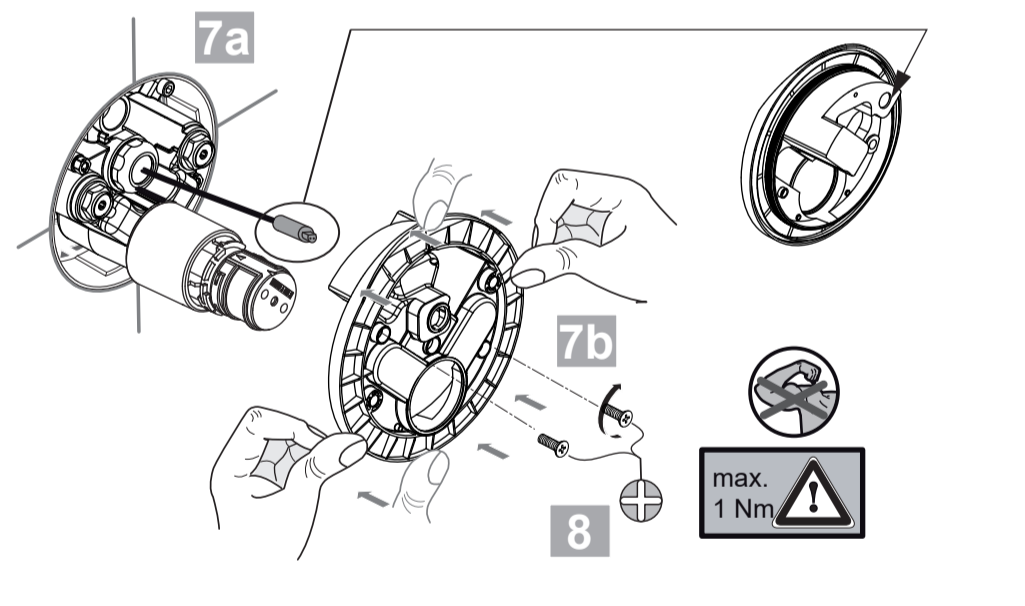

Ideal Standard

CeraPlus
 A 6731 ..

0724 / A 868 932 R1
 (Made in Germany)

Ideal Standard International NV
 Corporate Village - Gent Building
 Da Vincilaan 2
 1935 Zaventem
 Belgium

www.idealstandard.com

	P bar		0,5		MAX. 8		5		Q (3 bar)
	T °C		MAX. 80		65		55		l/min
									11.5