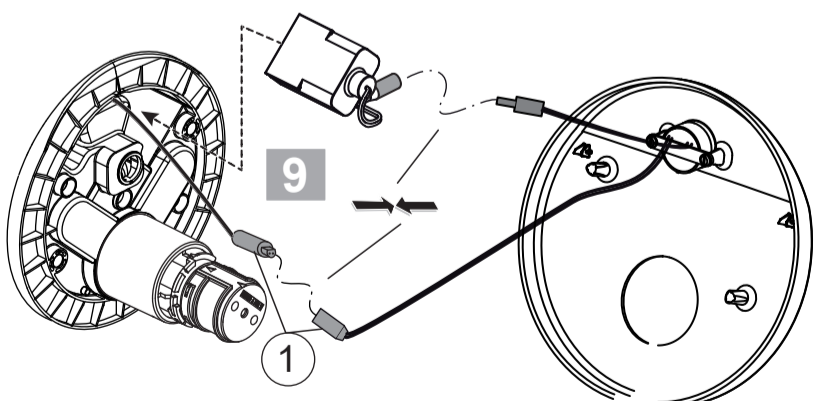

Ideal Standard

CeraPlus
 A 6731 ..

0724 / A 868 932 R1
 (Made in Germany)

Ideal Standard International NV
 Corporate Village - Gent Building
 Da Vincilaan 2
 1935 Zaventem
 Belgium

www.idealstandard.com

	P bar		0,5		MAX. 8		5		Q (3 bar)
	T °C		MAX. 80		65		55		l/min
									11.5