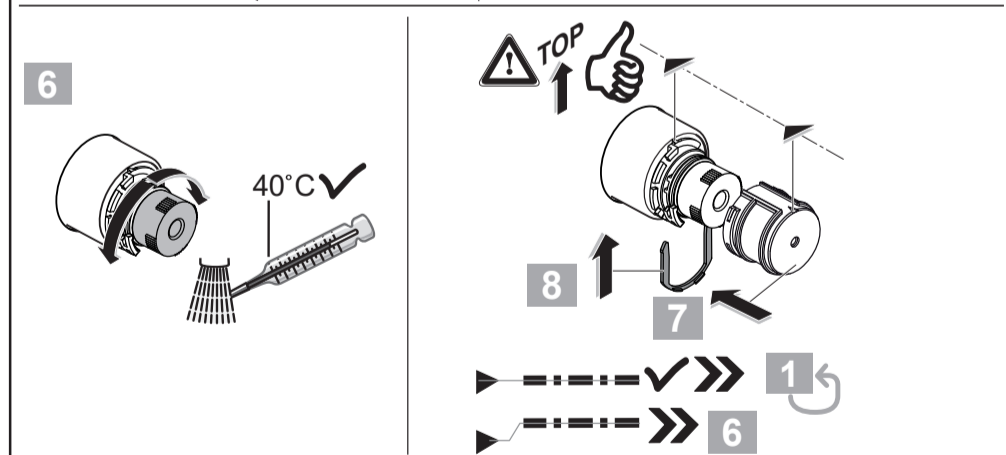

Spare Parts / Ersatzteile / Pièces de recharge / Pezzi di Ricambio / Piezas de requesto /
Parte de reposição / Reserveonderdelen / Reservdelar / Reservedeler / Varaosat /
Vraosat / Varahlutir / Ανταλλακτικά / Yedek Parçalar / Náhradní díly / Náhradné diely /
Nadomestni deli / Резервни части / Zapczęści / Części Zapasowe / Piese de schimb /
Rendelhető alkatrészek / Запасні частини / Reservní delovi / Резервни делови /
Резервни делови / Atsarginių dalių / Tellitavad varuosad / Rezervnyu daju

Pos.	Part No.	9	F 960 903 NU	18	A 960 704 NU 20mm
1	A 960 890 NU	10	F 961 038 NU		A 962 476 NU 40mm
2	F 961 052 NU	11	A 960 161 NU	19	F 961 057 AA
3	F 961 050 NU	12	F 961 054 NU		
4	F 961 051 AA	13	A 961 704NU		
5	A 963 427 NU	14	F 961 073 AA		
6	A 963 146 NU*	15	A 961 885 AA*		
7	F 961 049 NU	16	E 960 641 AA		
8	A 962 229NU	17	A 861 114 NU