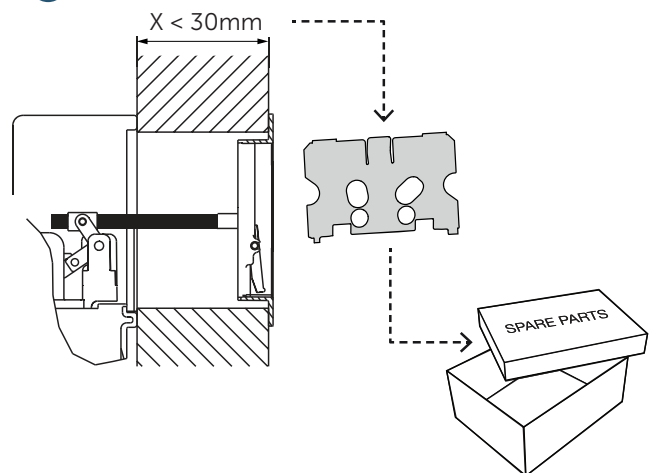

(dimensions in millimeters)

WC FRAME/CISTERN 150

WC FRAME / CISTERN 80

WC FRAME / CISTERN 120

1

FRONT

TOP

2

x2 x2

3

4

FRONT

TOP

5

6

7