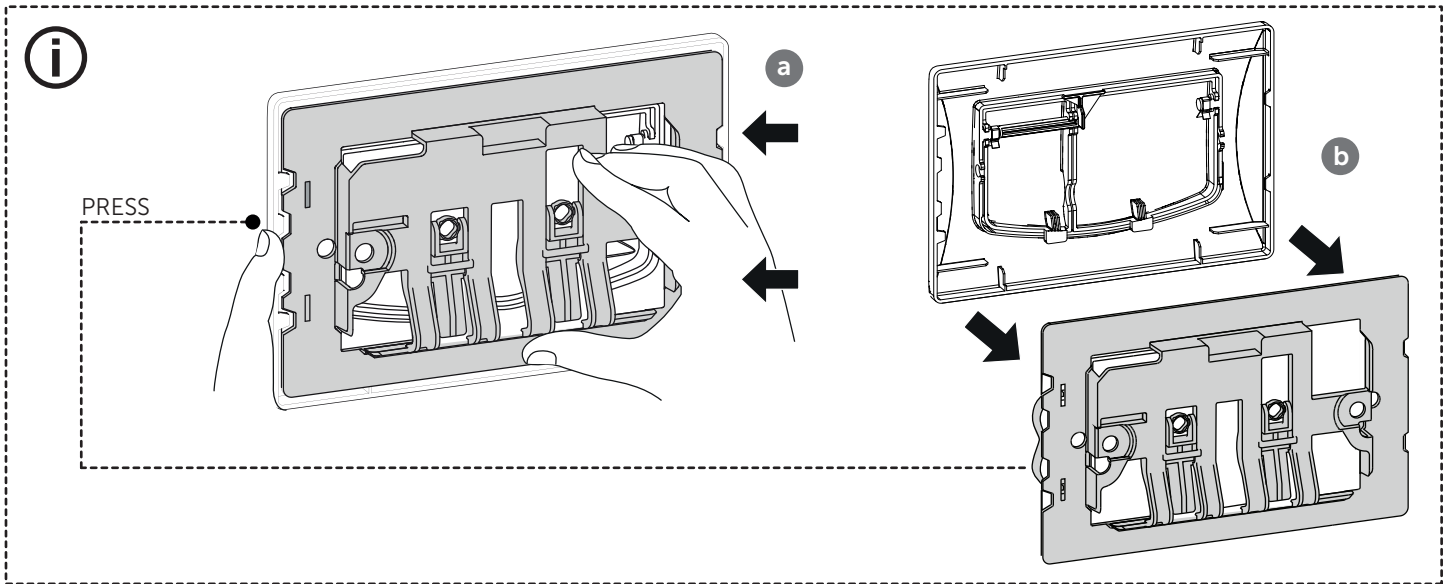

(dimensions in millimeters)

WC FRAME/CISTERN 150

WC FRAME / CISTERN 80

WC FRAME / CISTERN 120

1

FRONT

TOP

2