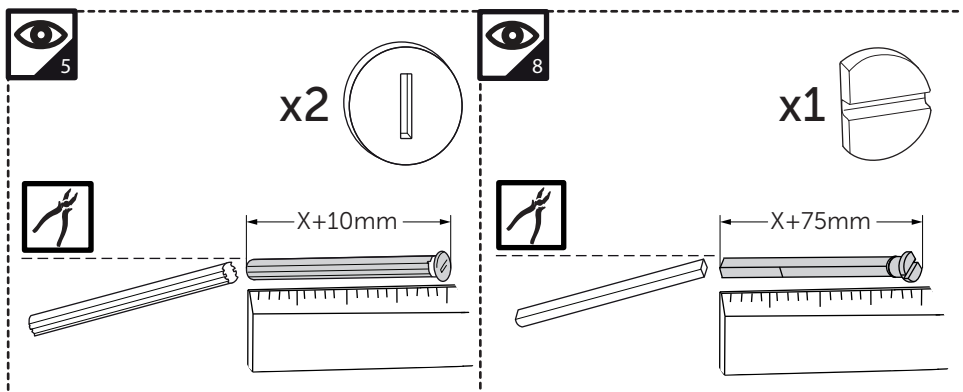

(dimensions in millimeters)

WC FRAME/CISTERN 150

WC FRAME / CISTERN 80

WC FRAME / CISTERN 120

1

FRONT

TOP

2

x2 x2

3

4

FRONT

TOP

5

6

7