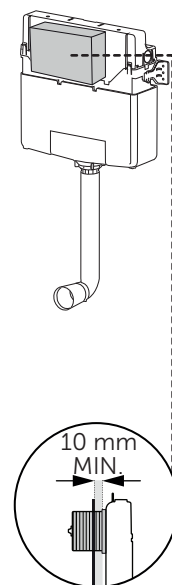

(dimensions in millimeters)

WC FRAME/CISTERN 150

WC FRAME / CISTERN 80

WC FRAME / CISTERN 120

1

FRONT

TOP

2

x2 x2

3

4

FRONT

TOP

5

6

7