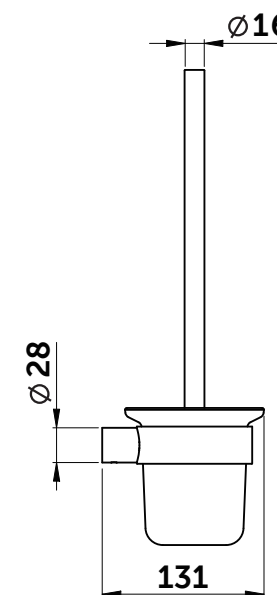

Position

1=EW103**

2=EW102NU

3=EW11367

Ideal Standard

CONCA

T4495**

Ideal Standard International NV
Corporate Village - Gent Building
Da Vincilaan 2
1935 Zaventem
Belgium