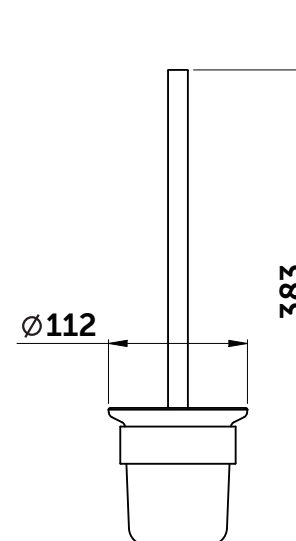

Position

1=EW103**

2=EW102NU

3=EW11367

Ideal Standard

CONCA

T4495**

Ideal Standard International NV
Corporate Village - Gent Building
Da Vincilaan 2
1935 Zaventem
Belgium