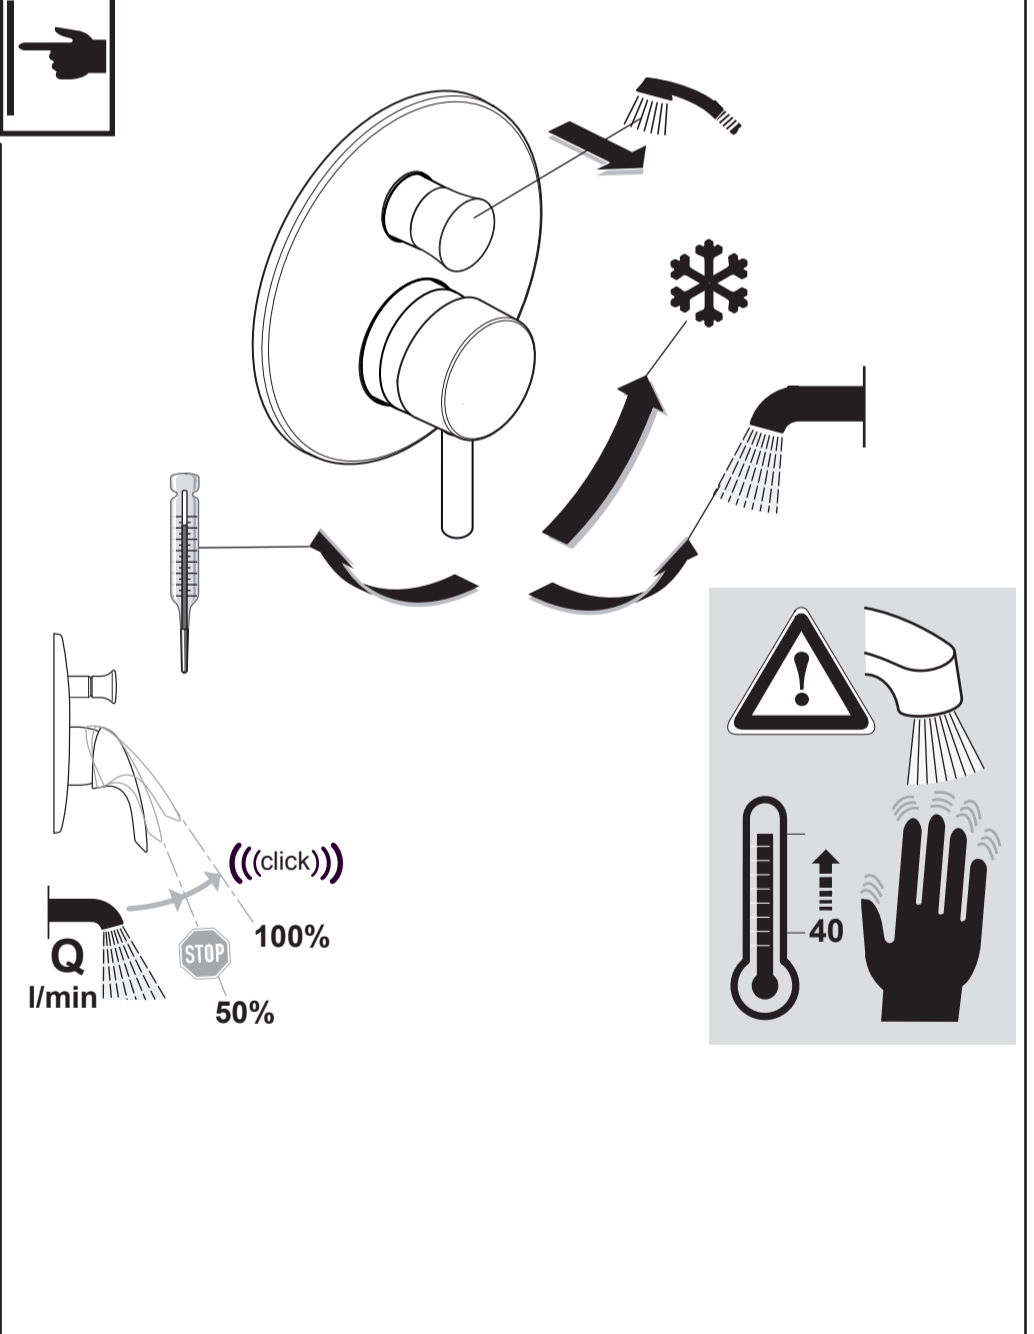

P	bar	0,5	MAX. 10	5	Thumbs up	Q (3 bar)
T	°C		MAX. 80	65	Thumbs up	l/min
				40		23