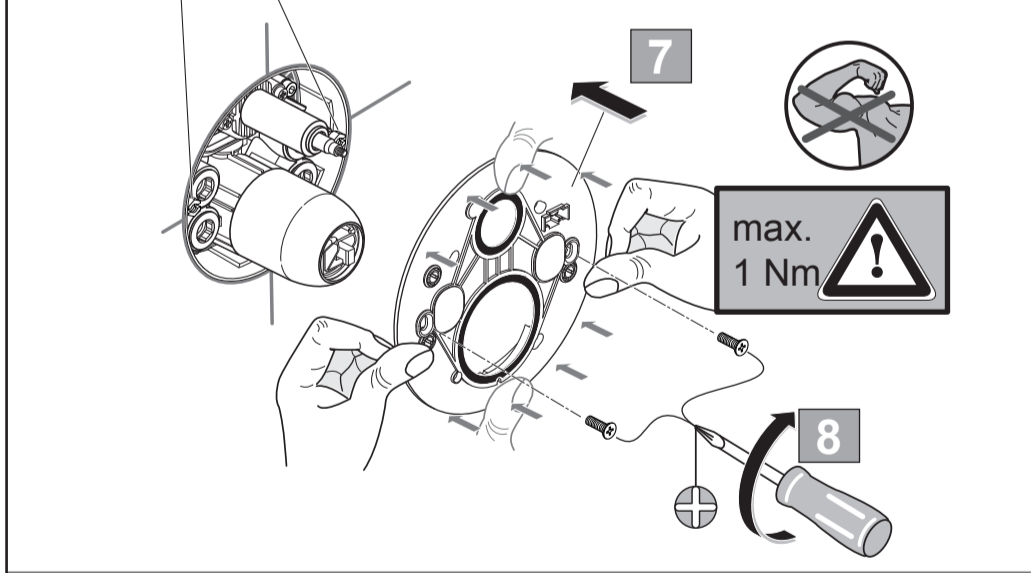

P	bar	0,5	MAX. 10	5	Thumbs up	Q (3 bar)
T	°C		MAX. 80	65	Thumbs up	l/min
				40		23