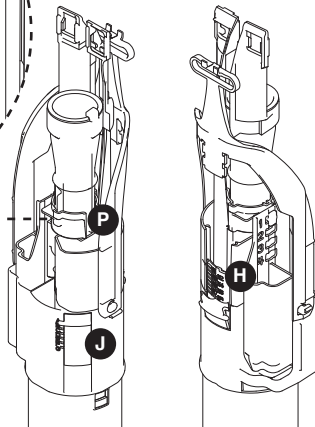

!

Check minimum wall thickness requirement of your flush-plate in its instructions

i

CHECK

	J	H	P
6L	A	1	1
4.5L	A	1	1