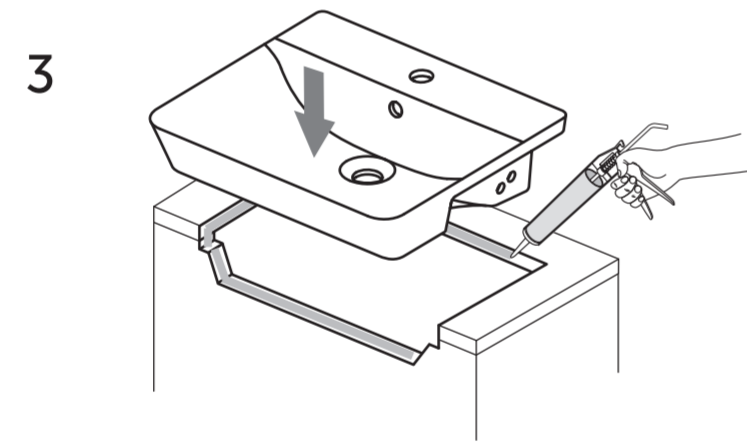

C.AIR 50cm SEMI-COUNTERTOP

340

FOLD LINE

FOLD LINE

VV2401290525

Ideal Standard

C.AIR
50cm Semi-Countertop
E0308; E0771
01/21

460