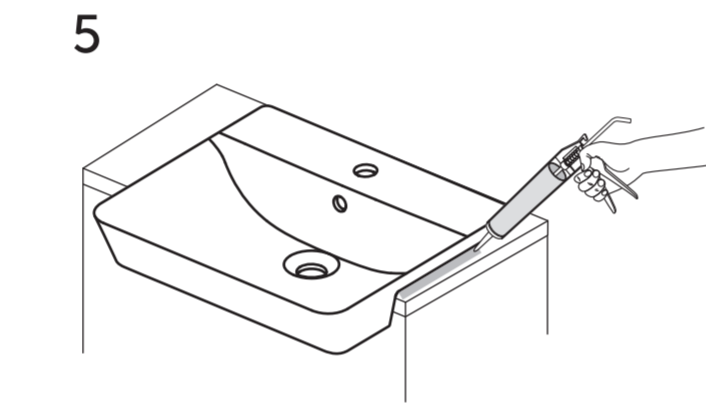

C.AIR 50cm SEMI-COUNTERTOP

340

FOLD LINE

FOLD LINE

VV2401290525

Ideal Standard

C.AIR
50cm Semi-Countertop
E0308; E0771
01/21

460