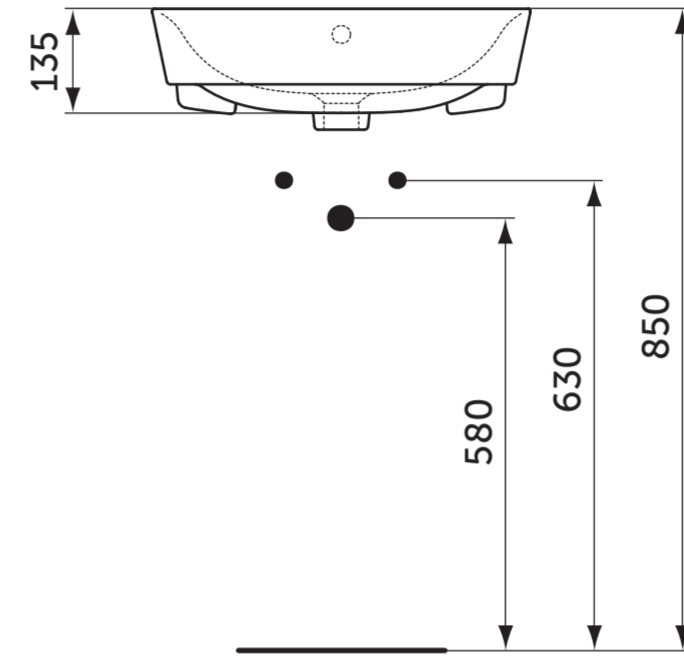

C.AIR 50cm SEMI-COUNTERTOP

340

FOLD LINE

FOLD LINE

VV2401290525

Ideal Standard

C.AIR
50cm Semi-Countertop
E0308; E0771
01/21

460