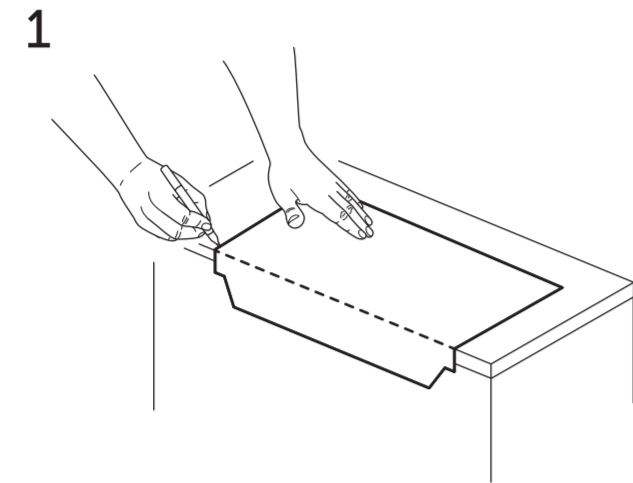

C.AIR 50cm SEMI-COUNTERTOP

340

FOLD LINE

FOLD LINE

VV2401290525

Ideal Standard

C.AIR
50cm Semi-Countertop
E0308; E0771
01/21

460