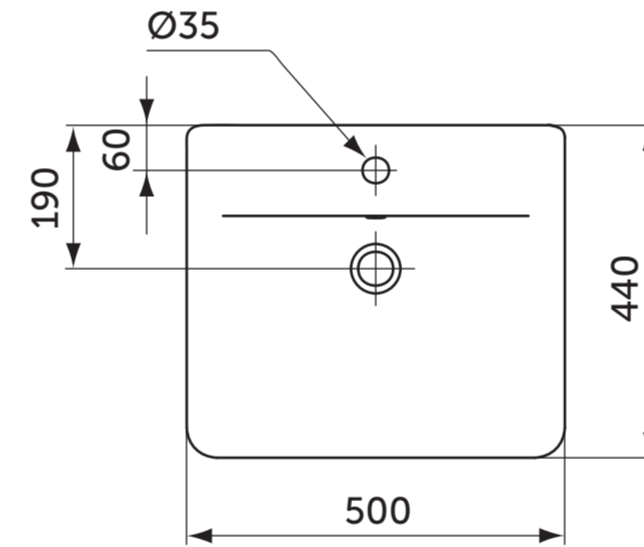

C.AIR 50cm SEMI-COUNTERTOP

340

FOLD LINE

FOLD LINE

VV2401290525

Ideal Standard

C.AIR
50cm Semi-Countertop
E0308; E0771
01/21

460