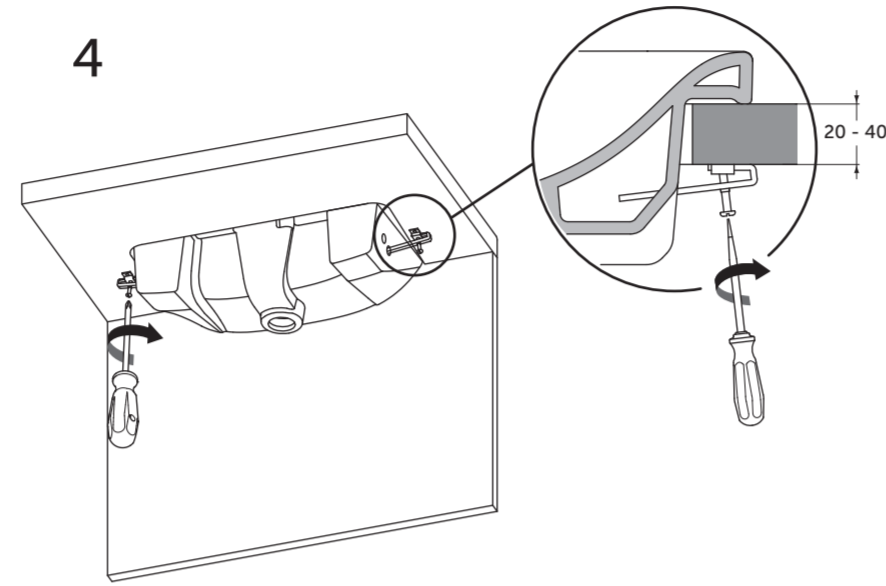

C.AIR 50cm SEMI-COUNTERTOP

340

FOLD LINE

FOLD LINE

VV2401290525

Ideal Standard

C.AIR
50cm Semi-Countertop
E0308; E0771
01/21

460