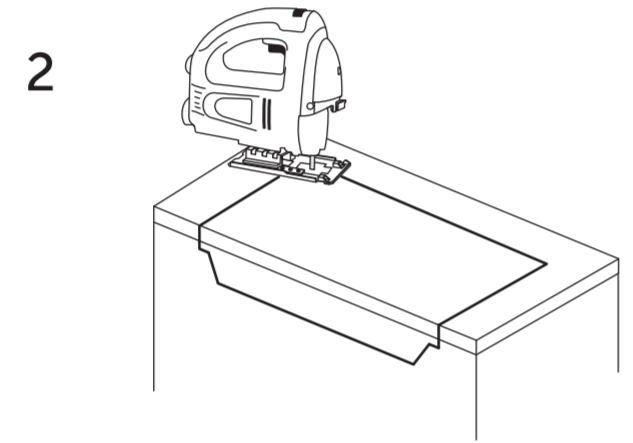

C.AIR 50cm SEMI-COUNTERTOP

340

FOLD LINE

FOLD LINE

VV2401290525

Ideal Standard

C.AIR
50cm Semi-Countertop
E0308; E0771
01/21

460