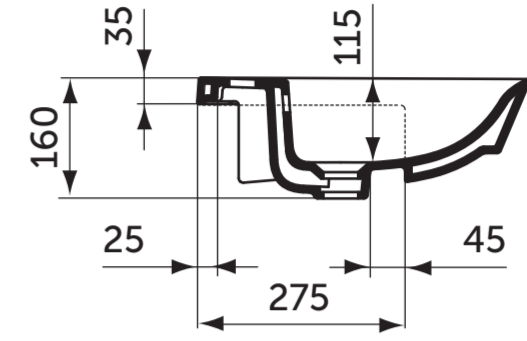

C.AIR 50cm SEMI-COUNTERTOP

340

FOLD LINE

FOLD LINE

VV2401290525

Ideal Standard

C.AIR
50cm Semi-Countertop
E0308; E0771
01/21

460