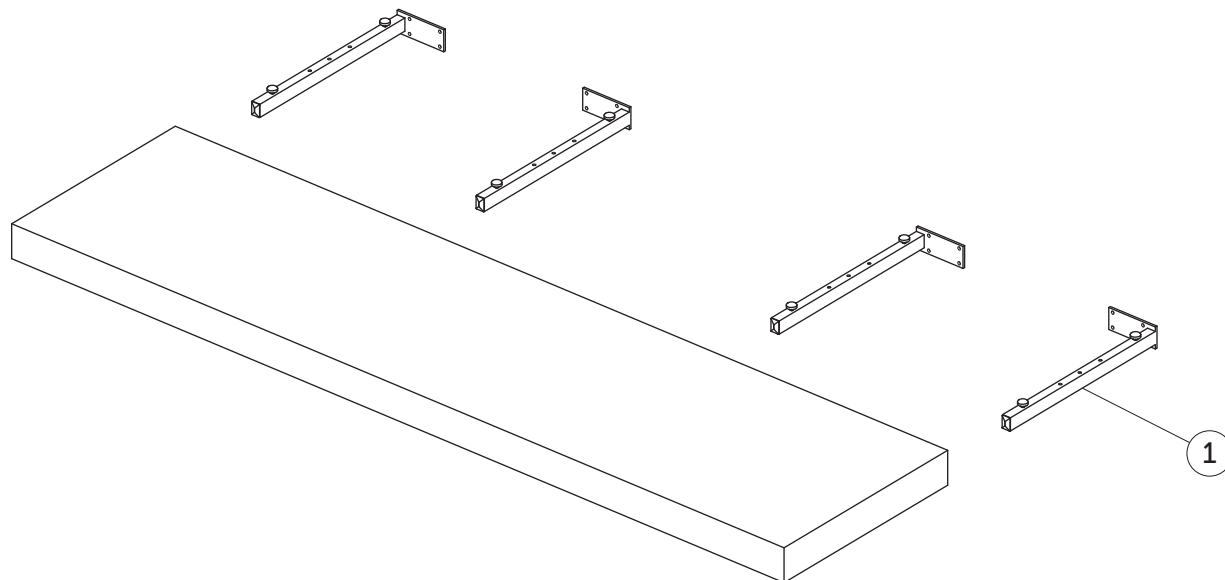

SPARE PARTS

Console 2000

Item	Description	Colour/Finish	Code No.	Quantity
1	Bracket for console reversible		U842867	1

Ideal Standard International NV
Corporate Village – Gent Building
Da Vincilaan 2
B1935 – Zaventem
Belgium