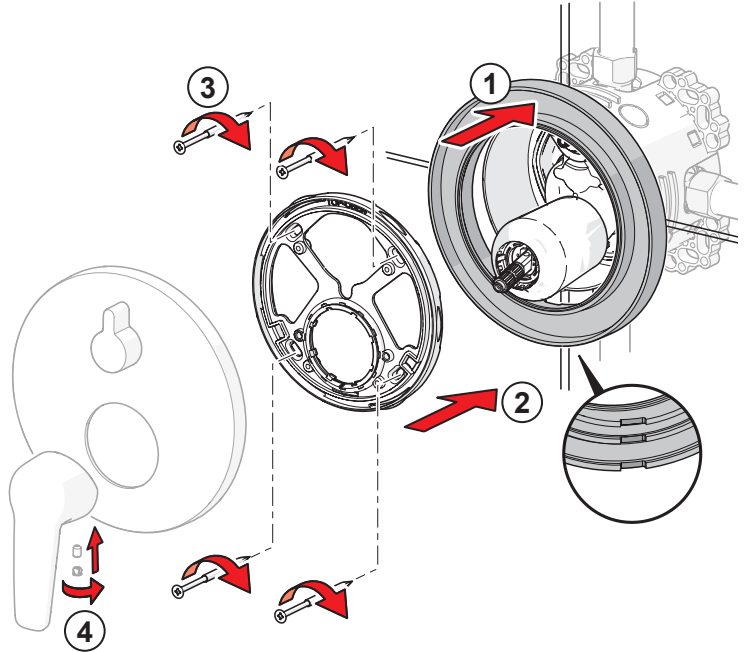

4

3

5

5

**59 914 182**

15 mm (max. 30 mm)

**Extension set**

[http://movie.hansa.com/blbx\\_trblshoot\\_extension](http://movie.hansa.com/blbx_trblshoot_extension)

**59 914 184**

**Reverse adapter**

[http://movie.hansa.com/blbx\\_trblshoot\\_warmcold](http://movie.hansa.com/blbx_trblshoot_warmcold)

③

④

**59 914 191**

15 mm (max. 30 mm)

**Distance adapter**