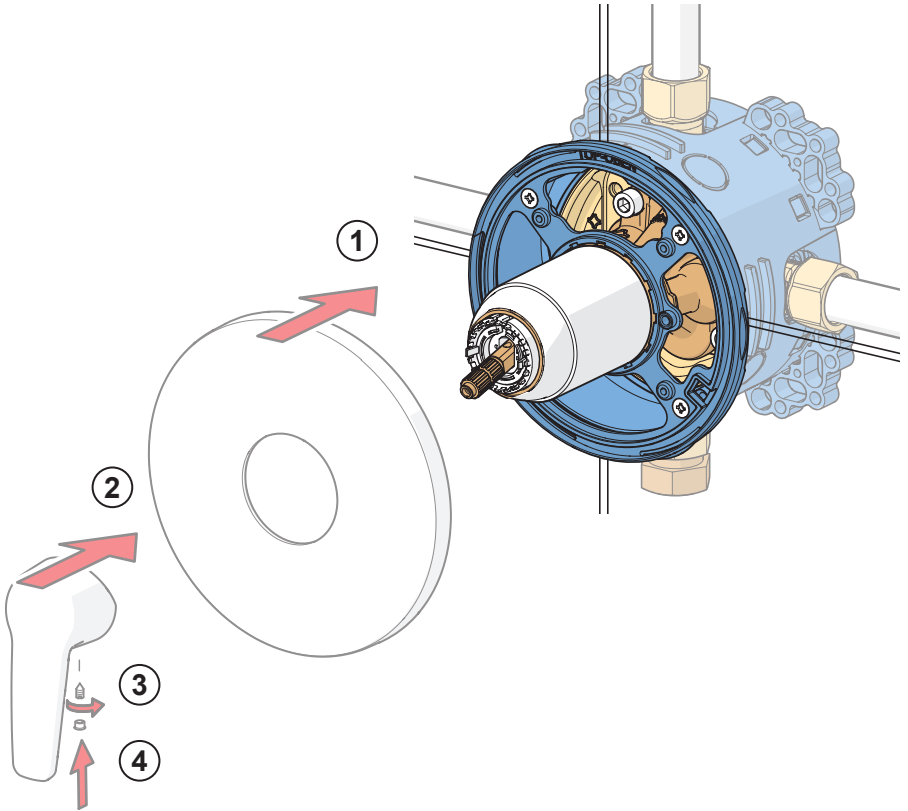

4

3

5

5

**59 914 182**

15 mm (max. 30 mm)

**Extension set**

[http://movie.hansa.com/blbx\\_trblshoot\\_extension](http://movie.hansa.com/blbx_trblshoot_extension)

**59 914 184**

**Reverse adapter**

[http://movie.hansa.com/blbx\\_trblshoot\\_warmcold](http://movie.hansa.com/blbx_trblshoot_warmcold)

③

④

**59 914 191**

15 mm (max. 30 mm)

**Distance adapter**