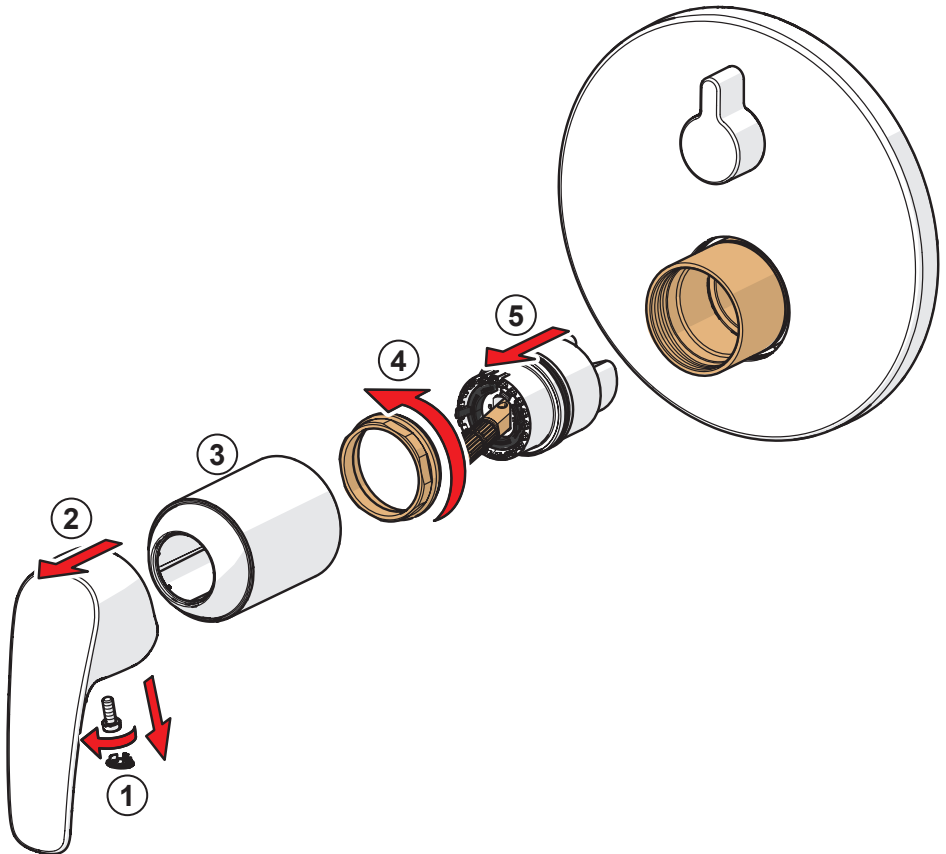

4

3

5

5

**59 914 182**

15 mm (max. 30 mm)

**Extension set**

[http://movie.hansa.com/blbx\\_trblshoot\\_extension](http://movie.hansa.com/blbx_trblshoot_extension)

**59 914 184**

**Reverse adapter**

[http://movie.hansa.com/blbx\\_trblshoot\\_warmcold](http://movie.hansa.com/blbx_trblshoot_warmcold)

③

④

**59 914 191**

15 mm (max. 30 mm)

**Distance adapter**