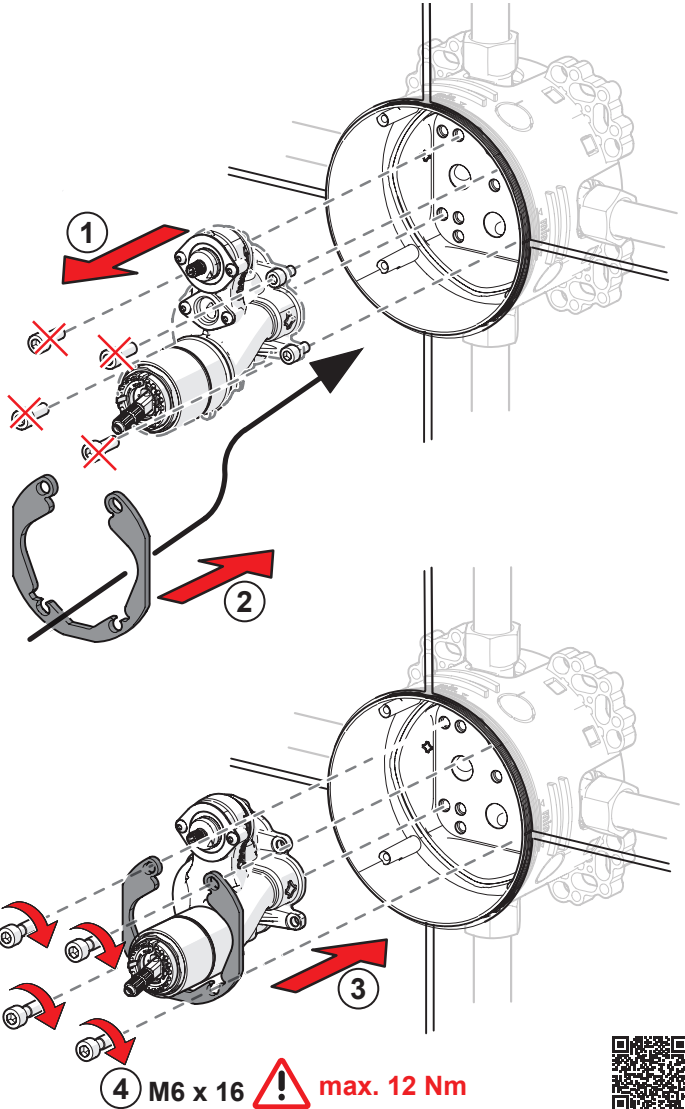

59 914 186

max ± 3.5°

Bluetune kit