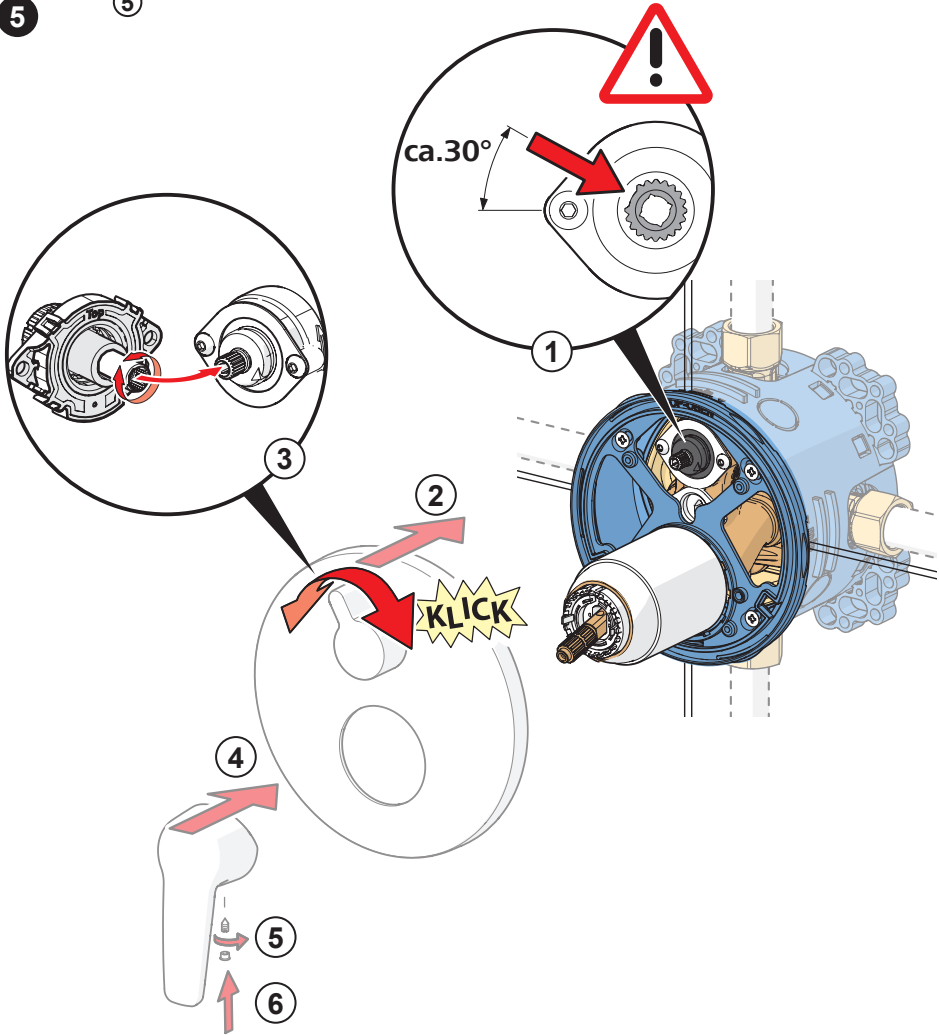

4

3

5

5

**59 914 182**

15 mm (max. 30 mm)

**Extension set**

[http://movie.hansa.com/blbx\\_trblshoot\\_extension](http://movie.hansa.com/blbx_trblshoot_extension)

**59 914 184**

**Reverse adapter**

[http://movie.hansa.com/blbx\\_trblshoot\\_warmcold](http://movie.hansa.com/blbx_trblshoot_warmcold)

③

④

**59 914 191**

15 mm (max. 30 mm)

**Distance adapter**