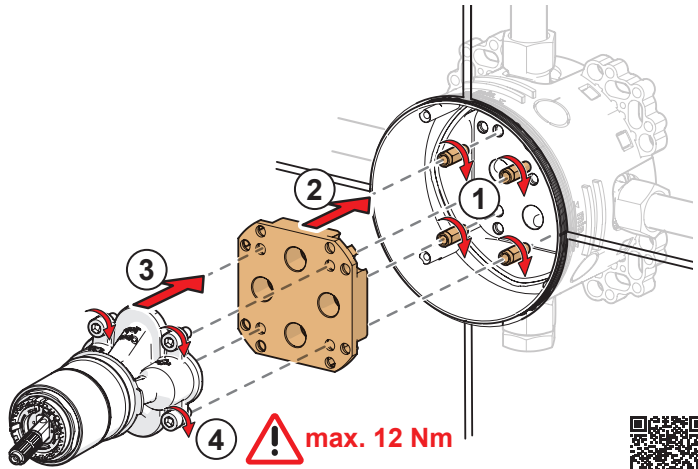

4

3

5

5

**59 914 182**

15 mm (max. 30 mm)

**Extension set**

[http://movie.hansa.com/blbx\\_trblshoot\\_extension](http://movie.hansa.com/blbx_trblshoot_extension)

**59 914 184**

**Reverse adapter**

[http://movie.hansa.com/blbx\\_trblshoot\\_warmcold](http://movie.hansa.com/blbx_trblshoot_warmcold)

③

④

**59 914 191**

15 mm (max. 30 mm)

**Distance adapter**