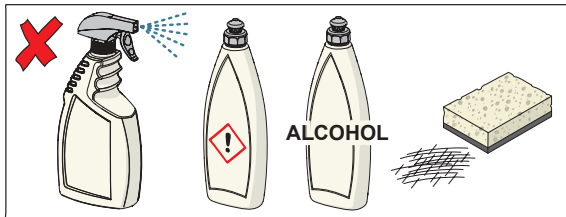

**59 914 192**

59 914 186

max ± 3.5°

**Bluetune kit**

[cleaning.hansa.com](https://cleaning.hansa.com)

Oras Group is a powerful European provider of sanitary fittings: the market leader in the Nordics and a leading company in Continental Europe. The company's mission is to make the use of water easy and sustainable and its vision is to become the European leader of advanced sanitary fittings. Oras Group has two strong brands: Oras and Hansa.