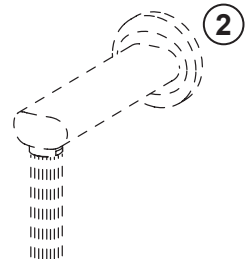

4

3

5

5

**59 914 182**

15 mm (max. 30 mm)

**Extension set**

[http://movie.hansa.com/blbx\\_trblshoot\\_extension](http://movie.hansa.com/blbx_trblshoot_extension)

**59 914 184**

**Reverse adapter**

[http://movie.hansa.com/blbx\\_trblshoot\\_warmcold](http://movie.hansa.com/blbx_trblshoot_warmcold)

③

④

**59 914 191**

15 mm (max. 30 mm)

**Distance adapter**