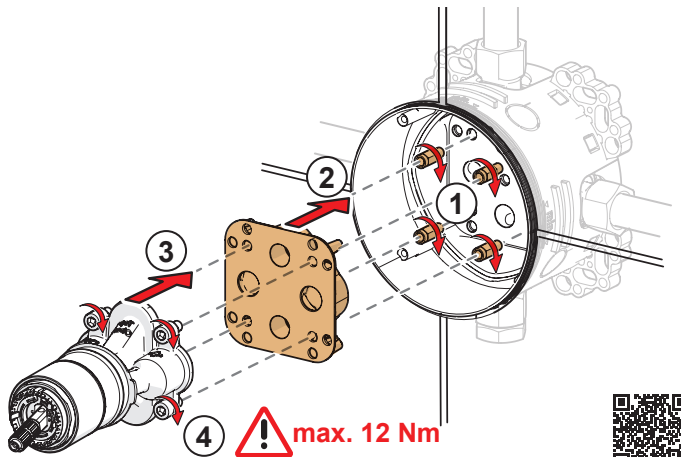

4

3

5

5

**59 914 182**

15 mm (max. 30 mm)

**Extension set**

[http://movie.hansa.com/blbx\\_trblshoot\\_extension](http://movie.hansa.com/blbx_trblshoot_extension)

**59 914 184**

**Reverse adapter**

[http://movie.hansa.com/blbx\\_trblshoot\\_warmcold](http://movie.hansa.com/blbx_trblshoot_warmcold)

③

④

**59 914 191**

15 mm (max. 30 mm)

**Distance adapter**