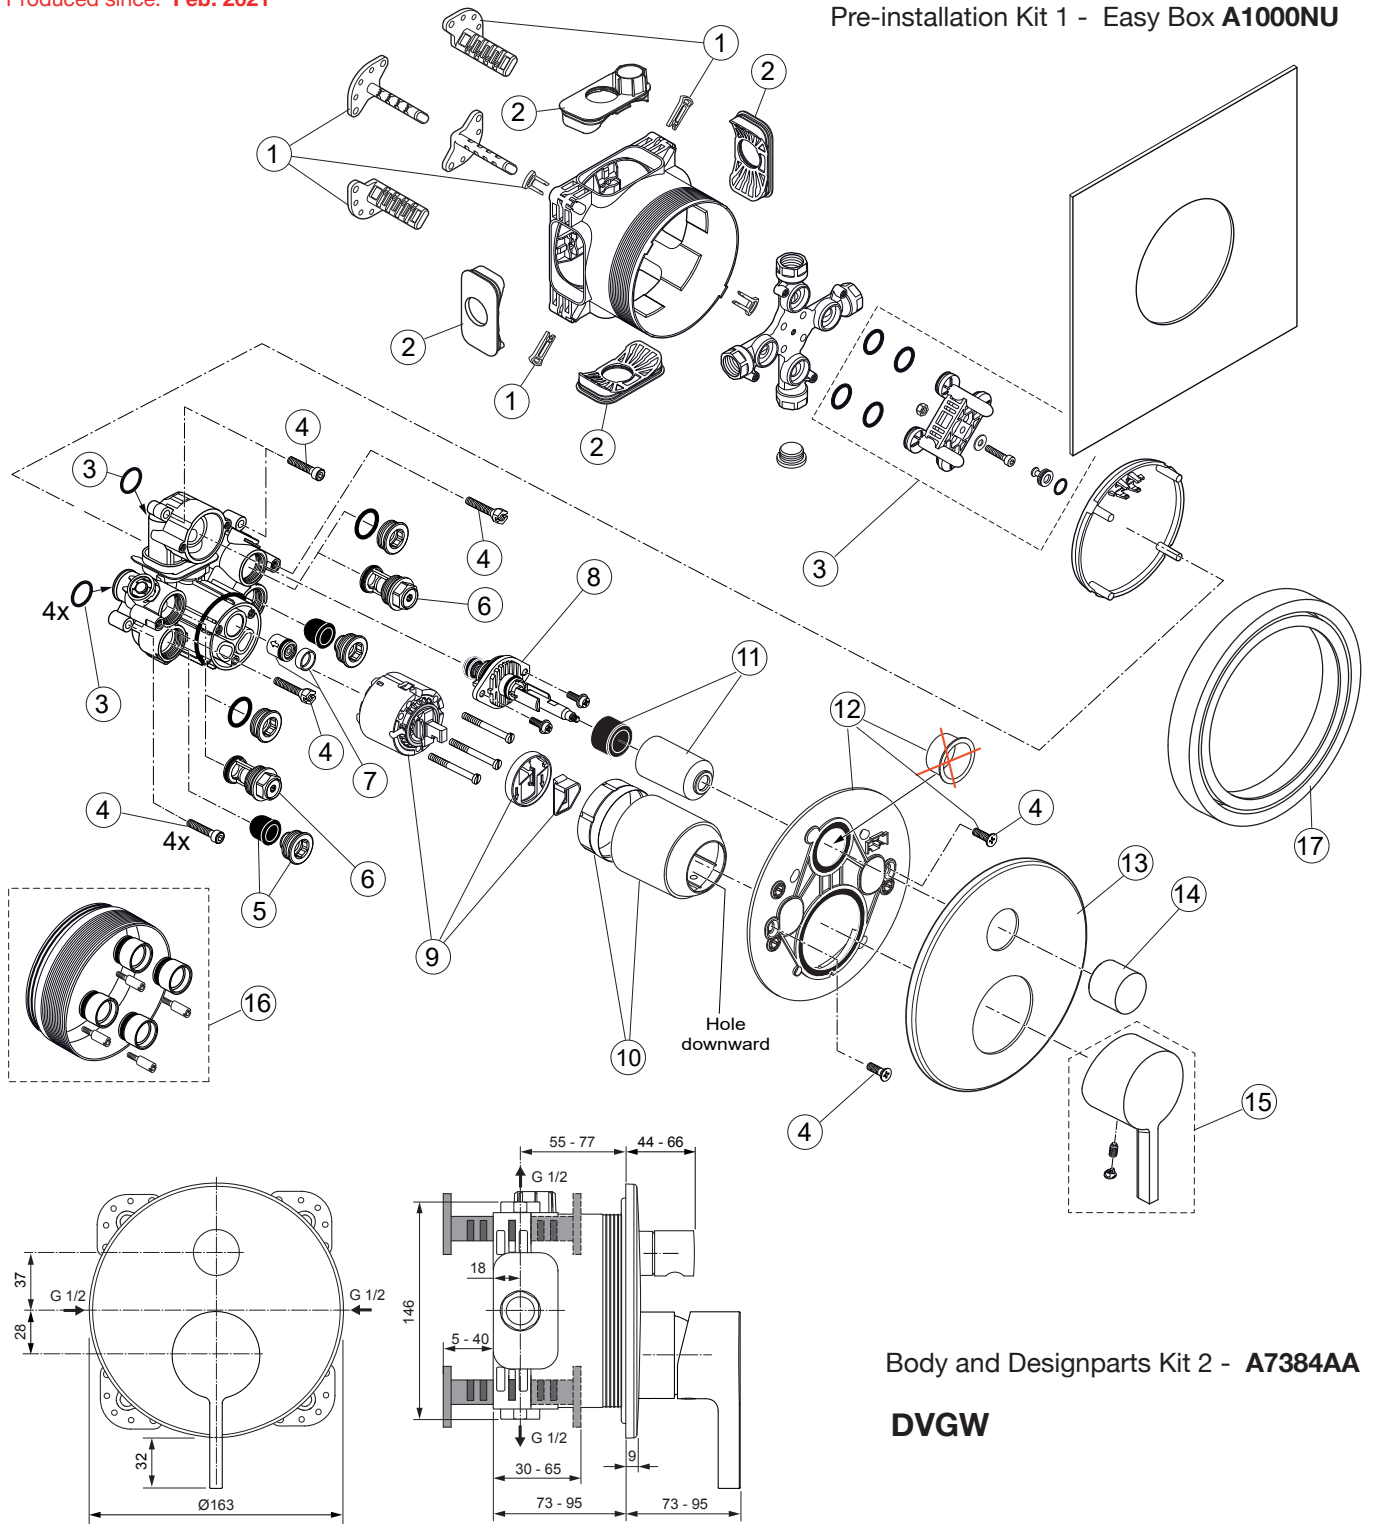

Produced since: Feb. 2021

Pre-installation Kit 1 - Easy Box A1000NU

Body and Designparts Kit 2 - A7384AA
DVGW

Replace XX with the appropriate finish code

Chrome = AA Silver Storm = GN Gold = A2 Magnetic Grey = A5

Example spare part order:
A 861 441 AA in Chrome

Pos.	Description	Part-Number	Qty.	Pos.	Description	Part-Number	Qty.
1	Install. depth adjust.	A 963 131 NU	1 Set	11	Cover / Cap for diverter	A 860 902 XX	1 pcs
2	Side sealing	A 963 132 NU	1 Set	12	Escutcheon holder cpl.	A 860 897 NU	1 Set
3	Flushing device cpl.	A 963 146 NU	1 Set	13	Escutcheon w Logo	A 861 449 XX	1 pcs
4	Screw set complete	A 960 890 NU*	1 Set	14	Pull knob	A 860 901 XX	1 pcs
5	Low noise insert	A 960 891 NU	1 pcs	15	Lever cpl.	A 861 448 XX	1 Set
6	Stop valve	A 960 706 NU	2 pcs	16	Extension kit 20mm	A 960 704 NU	1 Set
7	Non-return valve + ring	A 962 866 NU	1 Set		Extension kit 40mm	A 962 476 NU	1 Set
8	Diverter complete	A 963 443 NU	1 pcs	17	Distanzframe 20mm	A 6677 XX	1 Set
9	Cartridge with ECO-kit	A 960 500 NU	1 Set				
10	Cover cap	A 861 441 XX	1 pcs				

*Universal set (not all parts needed)