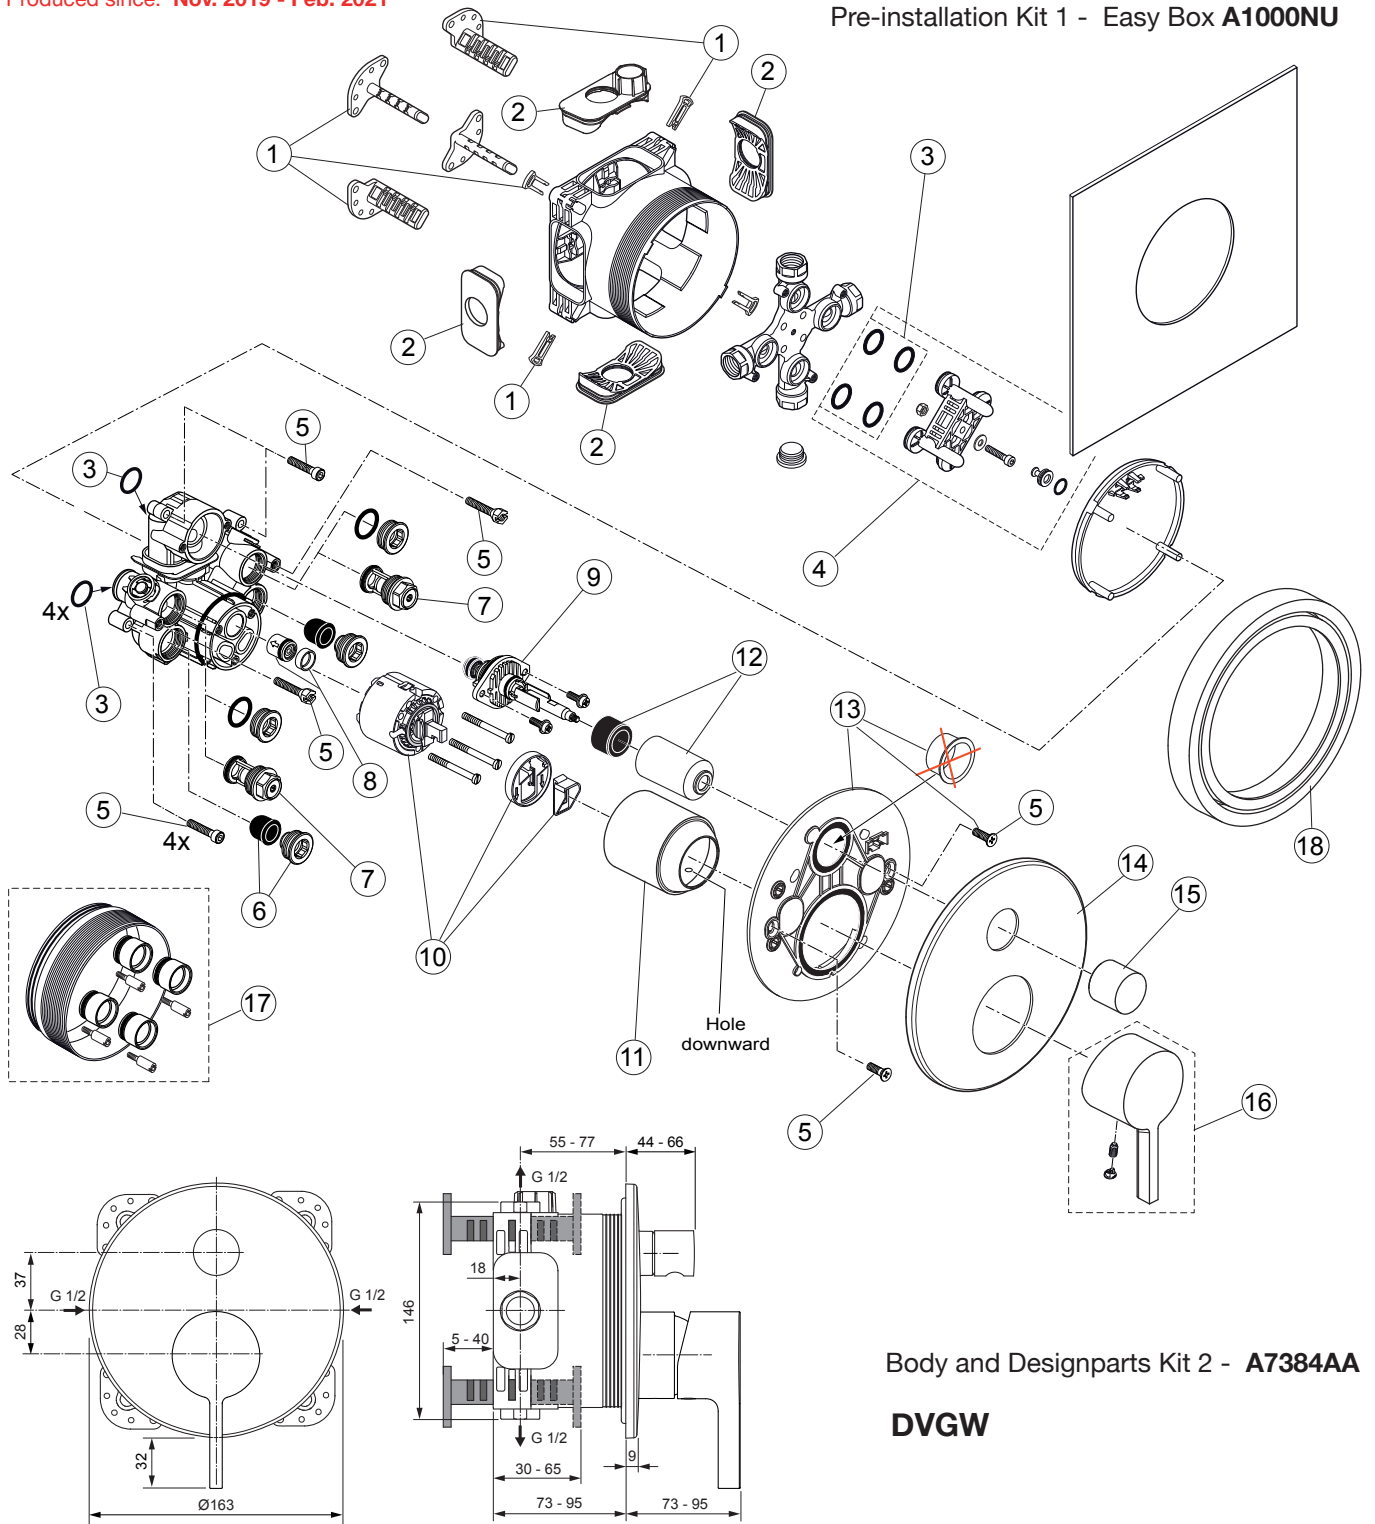

Produced since: Nov. 2019 - Feb. 2021

Pre-installation Kit 1 - Easy Box A1000NU

Body and Designparts Kit 2 - A7384AA
DVGW

Replace XX with the appropriate finish code

Chrome = AA Silver Storm = GN Gold = A2 Magnetic Grey = A5

Example spare part order:
A 861 441 AA in Chrome

Pos.	Description	Part-Number	Qty.	Pos.	Description	Part-Number	Qty.
1	Install. depth adjust.	A 963 131 NU	1 Set	11	Cover cap	A 861 441 XX	1 pcs
2	Side sealing	A 963 132 NU	1 Set	12	Cover / Cap for diverter	A 860 902 XX	1 pcs
3	O-ring Ø 17 x 2,5	A 963 143 NU	1 Set	13	Escutcheon holder cpl.	A 860 897 NU	1 Set
4	Flushing device cpl.	A 963 146 NU	1 Set	14	Escutcheon w Logo	A 861 449 XX	1 pcs
5	Screw set complete	A 960 890 NU*	1 Set	15	Pull knob	A 860 901 XX	1 pcs
6	Low noise insert	A 960 891 NU	1 pcs	16	Lever cpl.	A 861 448 XX	1 Set
7	Stop valve	A 960 706 NU	2 pcs	17	Extension kit 20mm	A 960 704 NU	1 Set
8	Non-return valve + ring	A 962 866 NU	1 Set		Extension kit 40mm	A 962 476 NU	1 Set
9	Diverter complete	A 963 443 NU	1 pcs	18	Distanzframe 20mm	A 6677 XX	1 Set
10	Cartridge with ECO-kit	A 960 500 NU	1 Set				

*Universal set (not all parts needed)