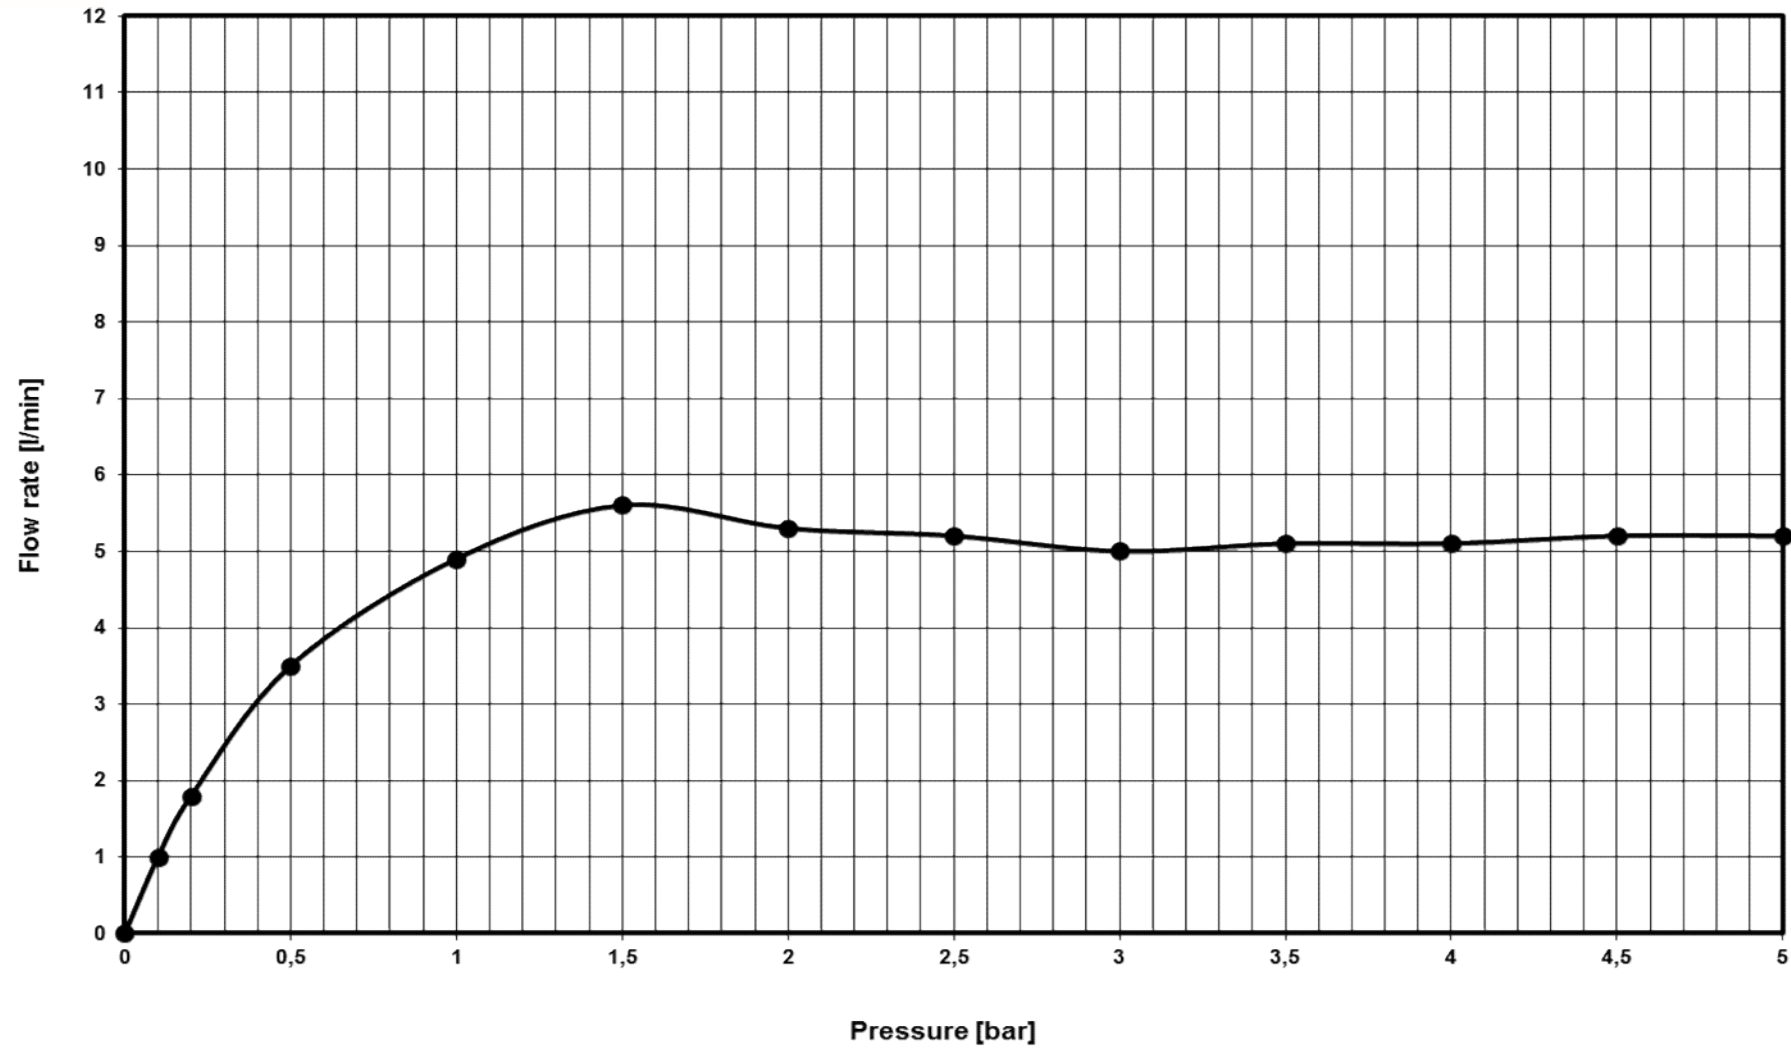

Ideal Standard

BD214AA CERAPLAN BSN MXR H75 RMTD PU/MT 5L

—●— Mixed water - series