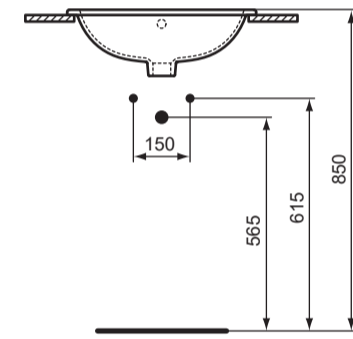

Ideal Standard

CONNECT 50cm RECTANGULAR COUNTERTOP BASIN

355

458

Connect
50cm Countertop
E5057 / TT0292993
ver. 3.0 09/23