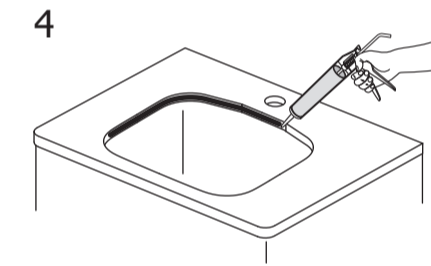

Ideal Standard

CONNECT 50cm RECTANGULAR COUNTERTOP BASIN

355

458

Connect
50cm Countertop
E5057 / TT0292993
ver. 3.0 09/23