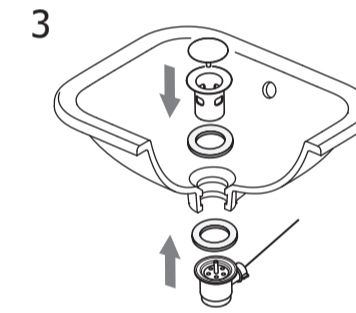

Ideal Standard

CONNECT 50cm RECTANGULAR COUNTERTOP BASIN

355

458

Connect
50cm Countertop
E5057 / TT0292993
ver. 3.0 09/23