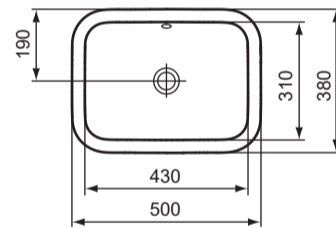

Ideal Standard

CONNECT 50cm RECTANGULAR COUNTERTOP BASIN

355

458

Connect
50cm Countertop
E5057 / TT0292993
ver. 3.0 09/23