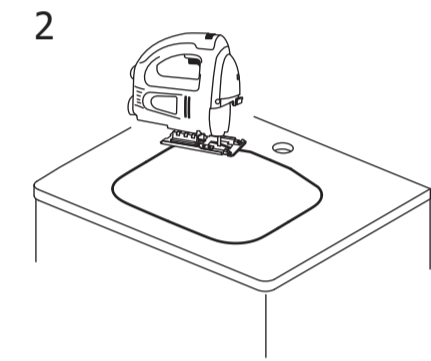

Ideal Standard

CONNECT 50cm RECTANGULAR COUNTERTOP BASIN

355

458

Connect
50cm Countertop
E5057 / TT0292993
ver. 3.0 09/23