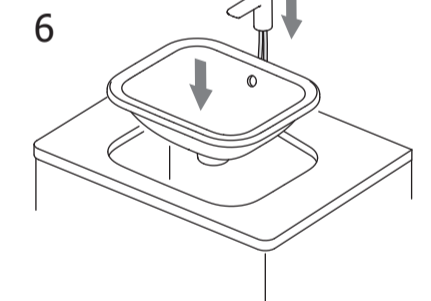

Ideal Standard

CONNECT 50cm RECTANGULAR COUNTERTOP BASIN

355

458

Connect
50cm Countertop
E5057 / TT0292993
ver. 3.0 09/23