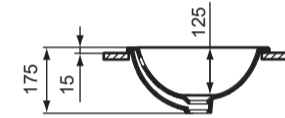

Ideal Standard

CONNECT 50cm RECTANGULAR COUNTERTOP BASIN

355

458

Connect
50cm Countertop
E5057 / TT0292993
ver. 3.0 09/23