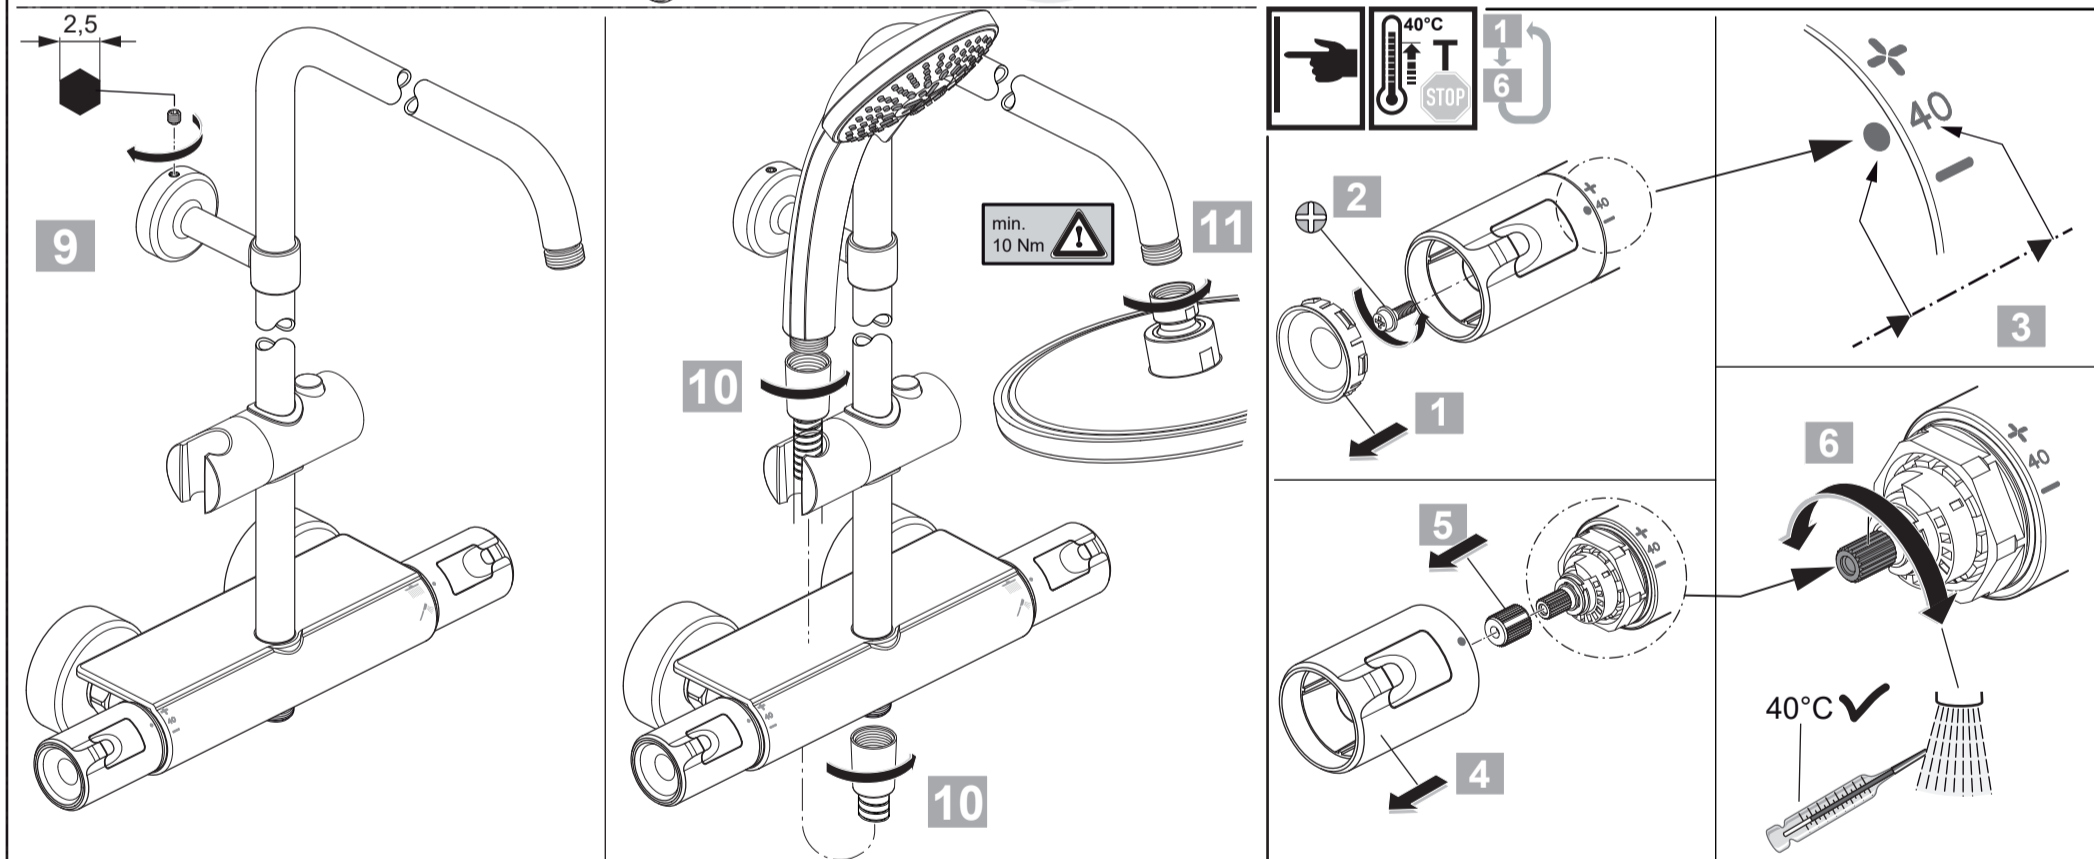

14	B 9442 AA
15	A 861 379 AA
	A 861 380 AA
16	A 861 383 AA
17	A 861 508 AA

Ideal Standard

**CERATHERM T50**  
**A 7230 ..**

0424 / A 868 566R1  
 Made in Germany

Ideal Standard International NV  
 Corporate Village – Gent Building  
 Da Vincilaan 2  
 1935 Zaventem  
 Belgium  
<https://www.idealstandard.com>