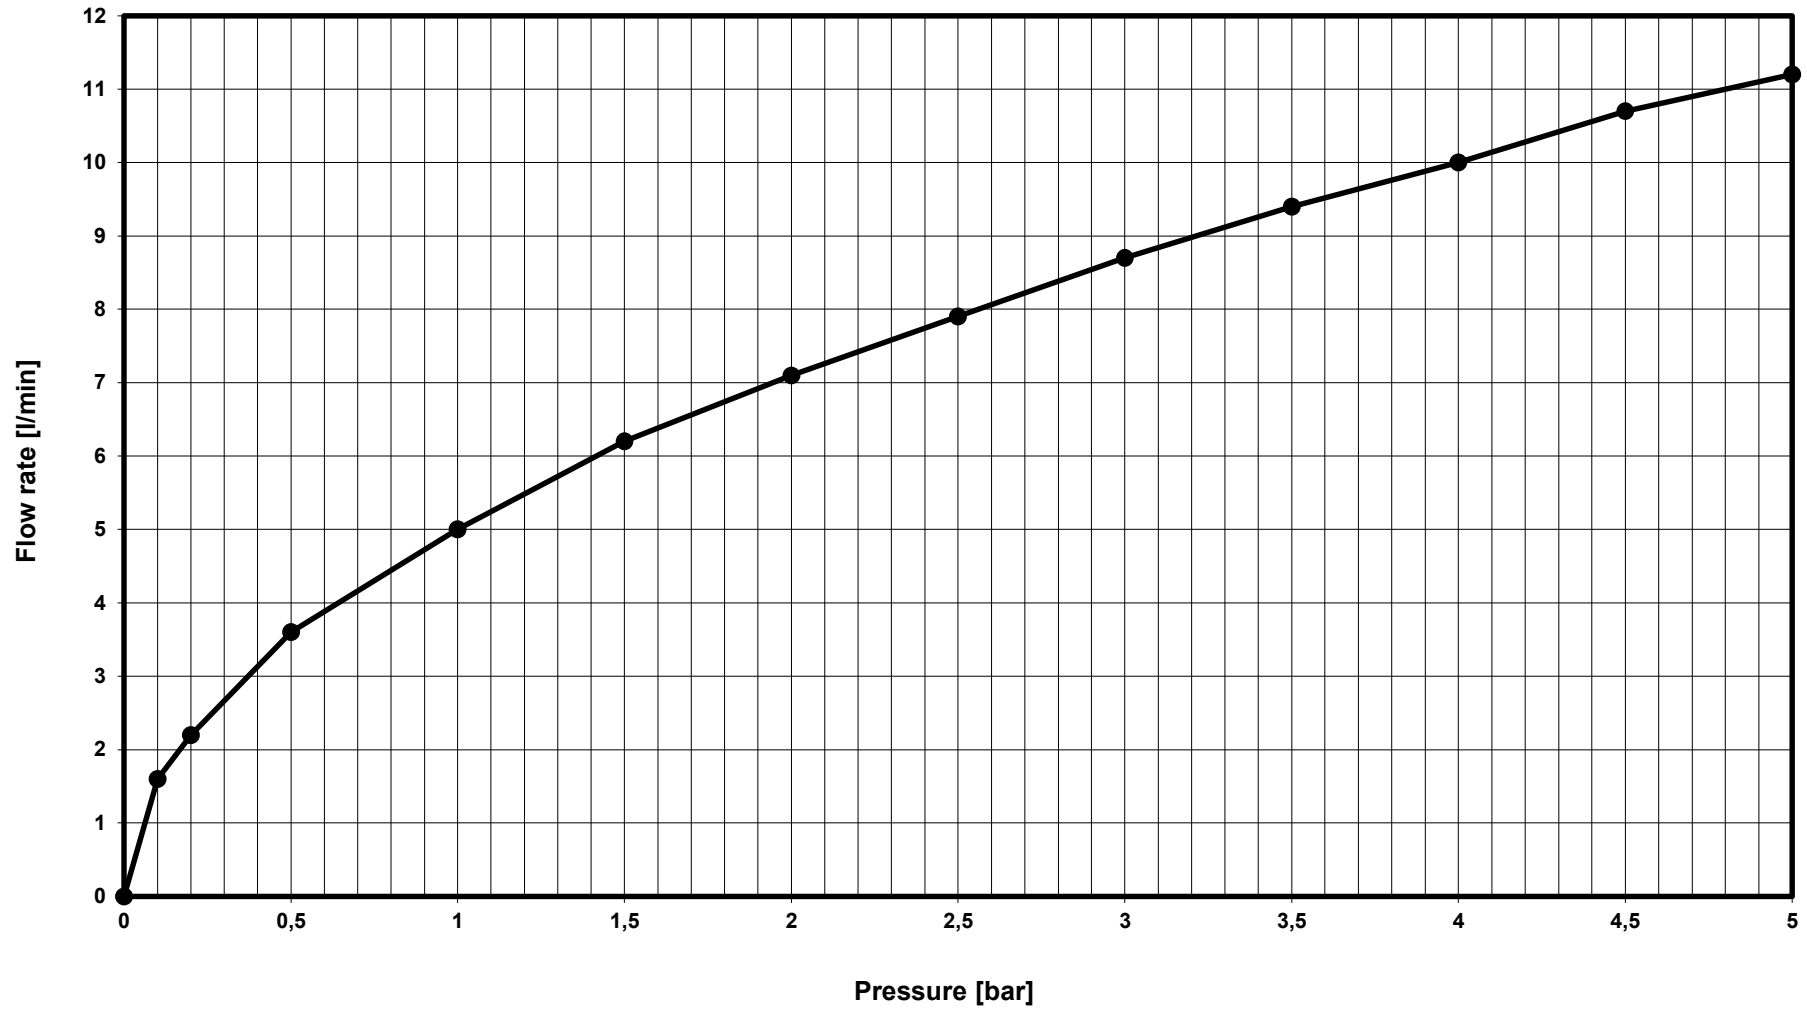

Ideal Standard

### BD418AA GUSTO SL SNK MXR RMTD L SPOUT CHR

—●— Mixed water - series