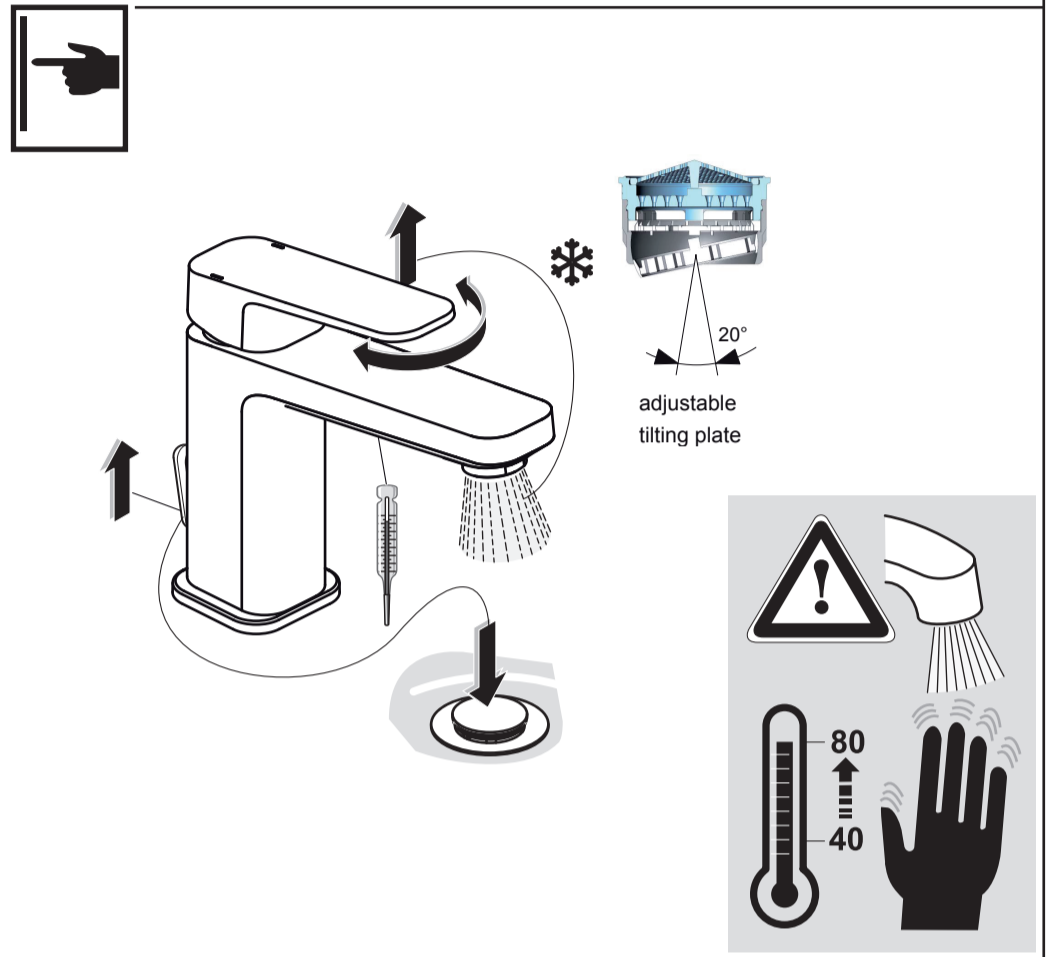

Ideal Standard

**Tonic II**  
 A 6330 .. A 6331 ..

1220 / A 868 812  
 Made in Germany

Ideal Standard International NV  
 Corporate Village - Gent Building  
 Da Vincilaan 2  
 1935 Zaventem  
 Belgium

www.idealstandardinternational.com