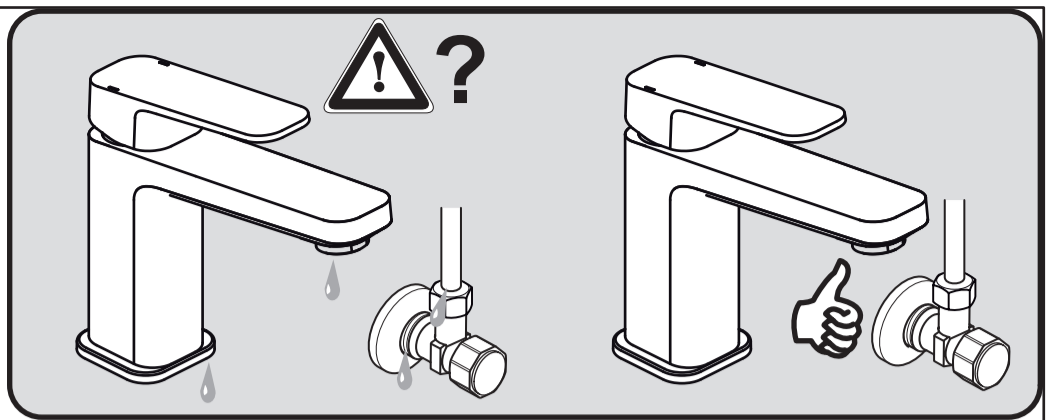

Ideal Standard

**Tonic II**  
 A 6330 .. A 6331 ..

1220 / A 868 812  
 Made in Germany

Ideal Standard International NV  
 Corporate Village - Gent Building  
 Da Vincilaan 2  
 1935 Zaventem  
 Belgium

www.idealstandardinternational.com