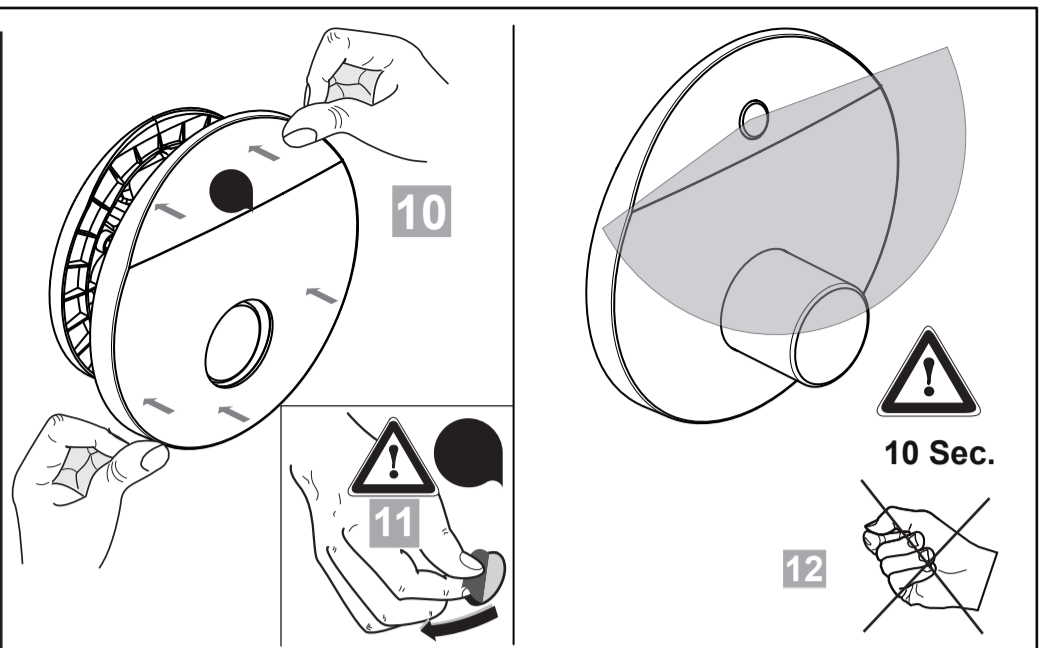

Ideal Standard

CeraPlus
A 6158 ..

0724 / A 866 926 R1
Made in Germany

Ideal Standard International NV
 Corporate Village - Gent Building
 Da Vincilaan 2
 1935 Zaventem
 Belgium

www.idealstandard.com

	P	bar		MAX. 8		5		Q	(3 bar)
	T	°C		MAX. 80		65			l/min
						55			11