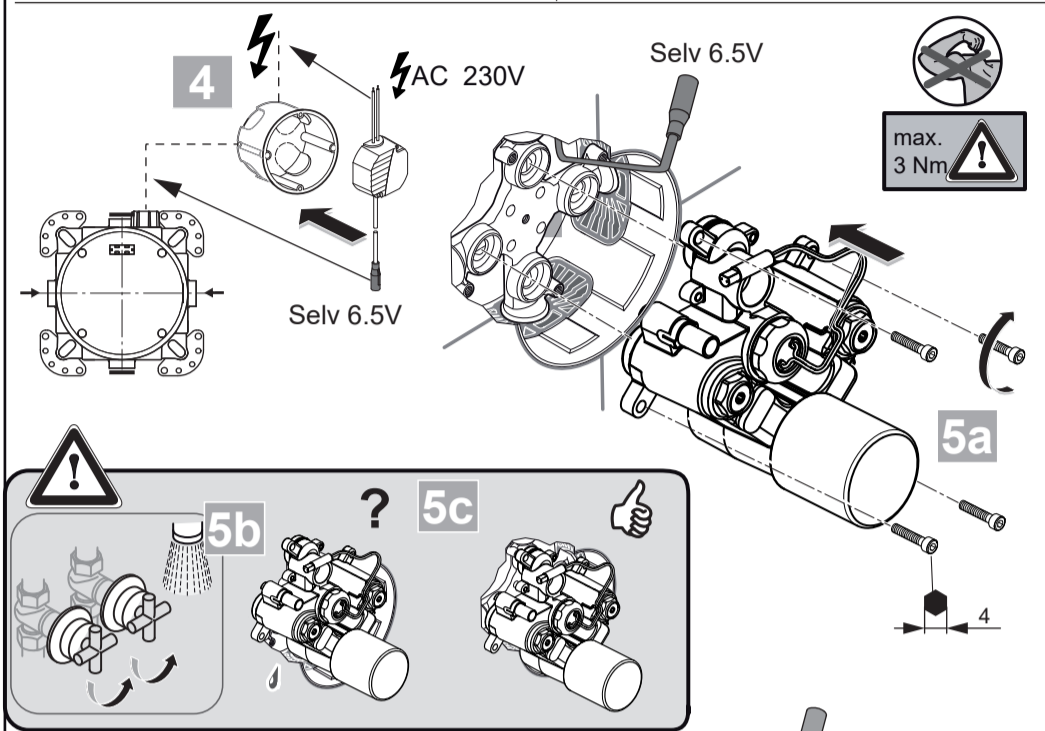

Ideal Standard

CeraPlus
A 6158 ..

0724 / A 866 926 R1
Made in Germany

Ideal Standard International NV
 Corporate Village - Gent Building
 Da Vincilaan 2
 1935 Zaventem
 Belgium

www.idealstandard.com

	P	bar		MAX. 8		5		Q	(3 bar)
	T	°C		MAX. 80		65			l/min
						55			11