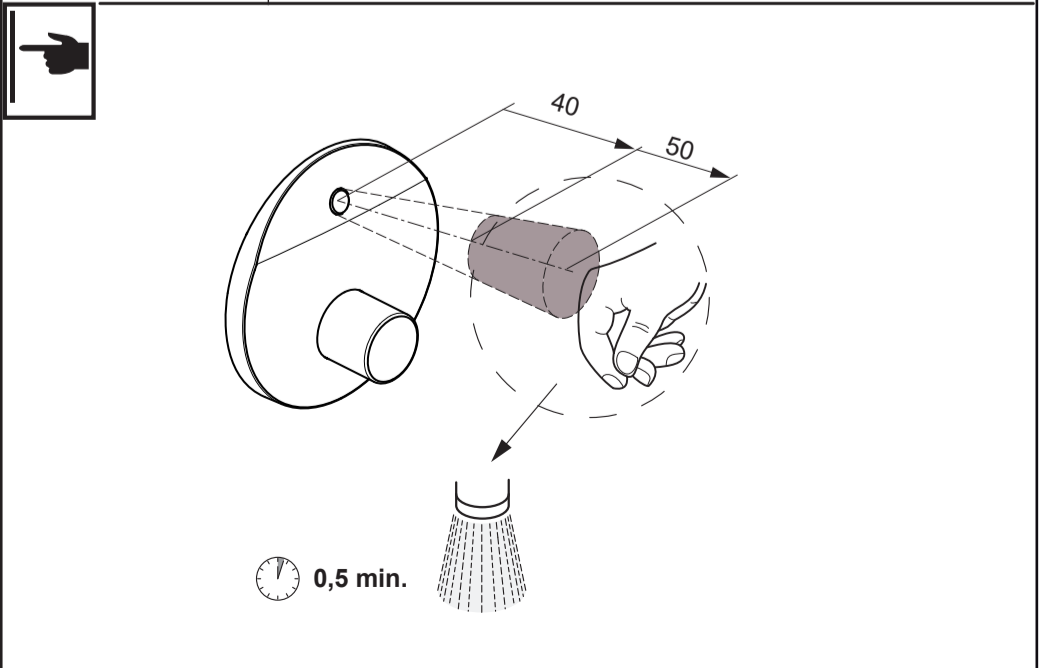

Ideal Standard

CeraPlus
A 6158 ..

0724 / A 866 926 R1
Made in Germany

Ideal Standard International NV
 Corporate Village - Gent Building
 Da Vincilaan 2
 1935 Zaventem
 Belgium

www.idealstandard.com

	P	bar		MAX. 8		5		Q	(3 bar)
	T	°C		MAX. 80		65			l/min
						55			11