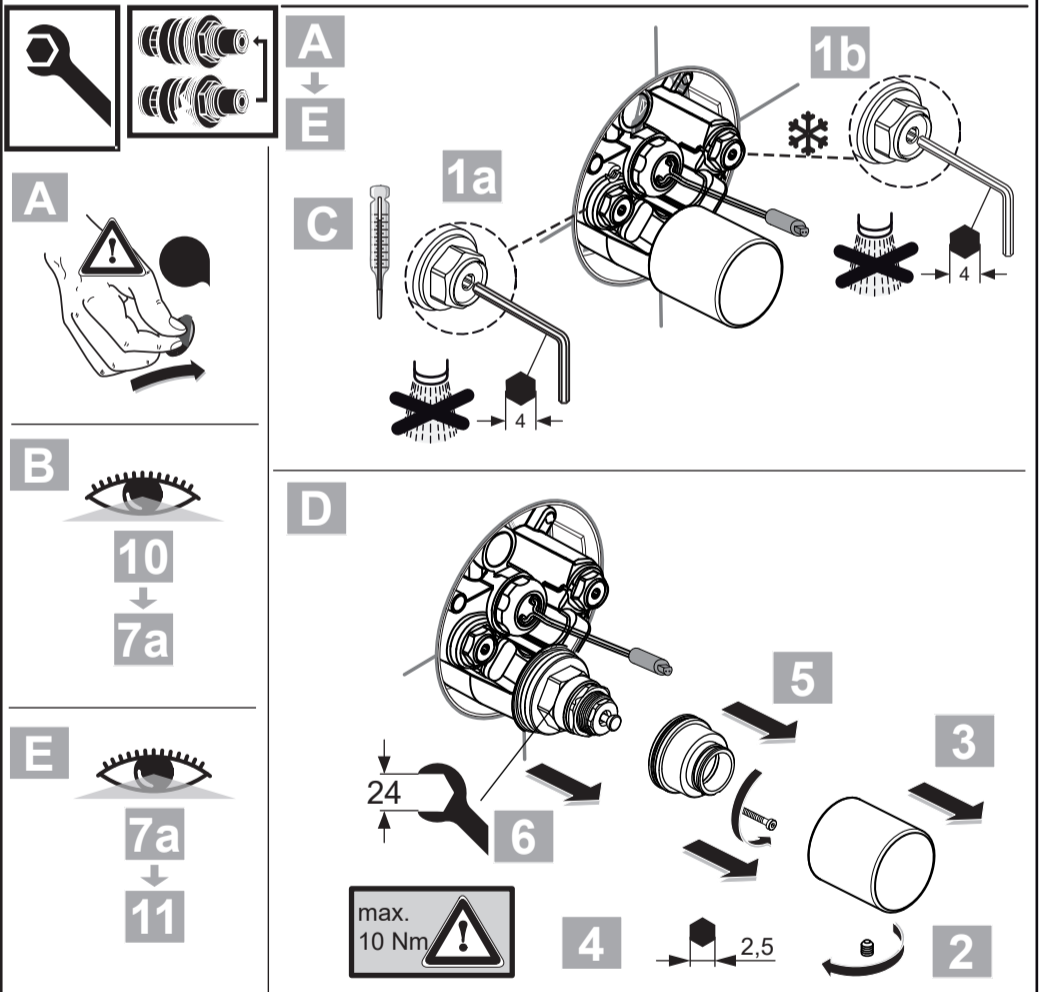

Ideal Standard

CeraPlus
A 6158 ..

0724 / A 866 926 R1
Made in Germany

Ideal Standard International NV
 Corporate Village - Gent Building
 Da Vincilaan 2
 1935 Zaventem
 Belgium

www.idealstandard.com

	P	bar		MAX. 8		5		Q	(3 bar)
	T	°C		MAX. 80		65			l/min
						55			11