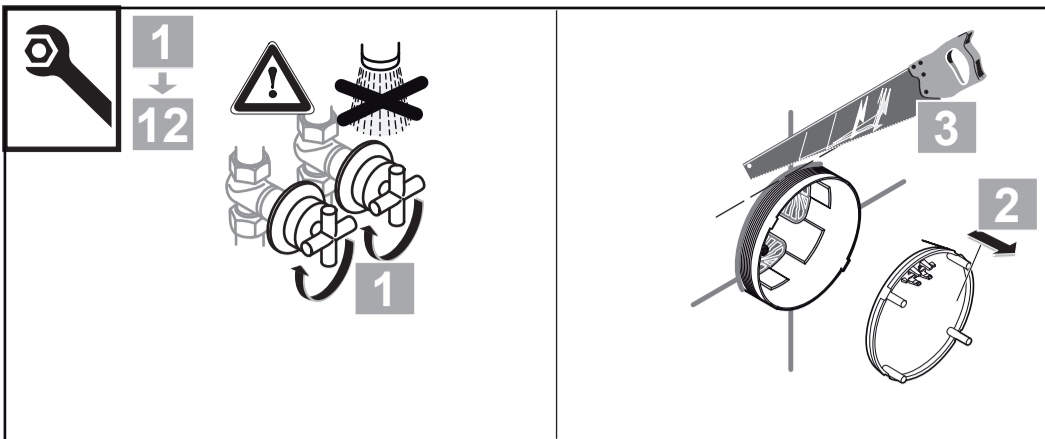

Ideal Standard

CeraPlus
A 6158 ..

0724 / A 866 926 R1
Made in Germany

Ideal Standard International NV
 Corporate Village - Gent Building
 Da Vincilaan 2
 1935 Zaventem
 Belgium

www.idealstandard.com

	P	bar		MAX. 8		5		Q	(3 bar)
	T	°C		MAX. 80		65			l/min
						55			11