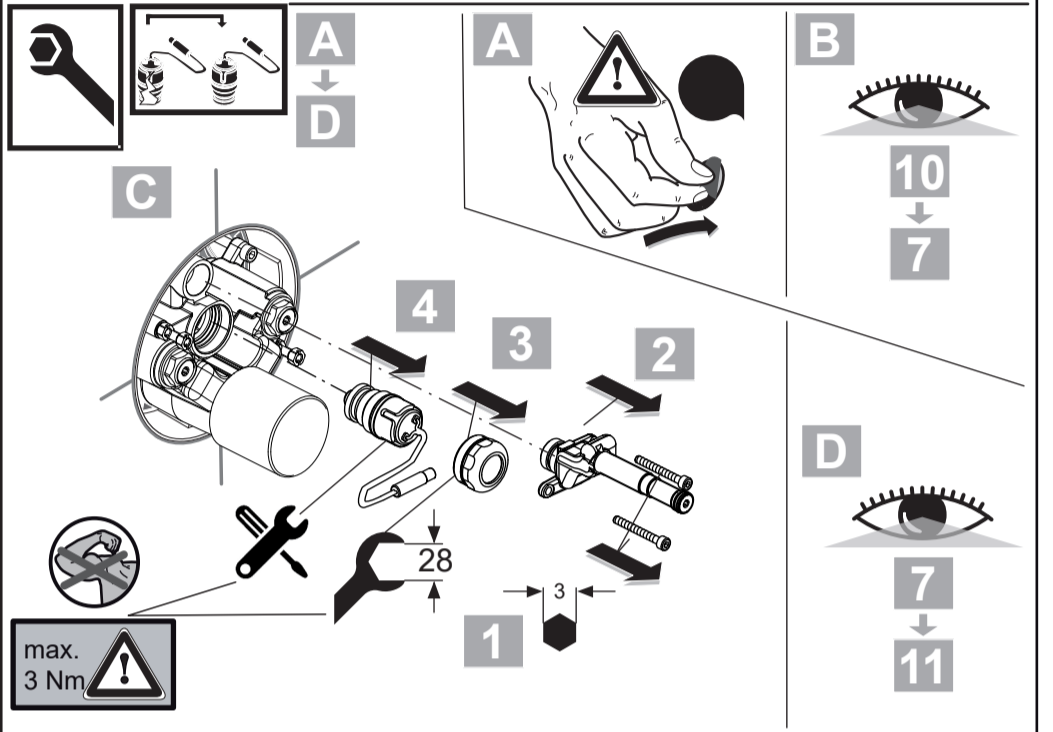

Ideal Standard

CeraPlus
A 6158 ..

0724 / A 866 926 R1
Made in Germany

Ideal Standard International NV
 Corporate Village - Gent Building
 Da Vincilaan 2
 1935 Zaventem
 Belgium

www.idealstandard.com

	P	bar		MAX. 8		5		Q	(3 bar)
	T	°C		MAX. 80		65			l/min
						55			11