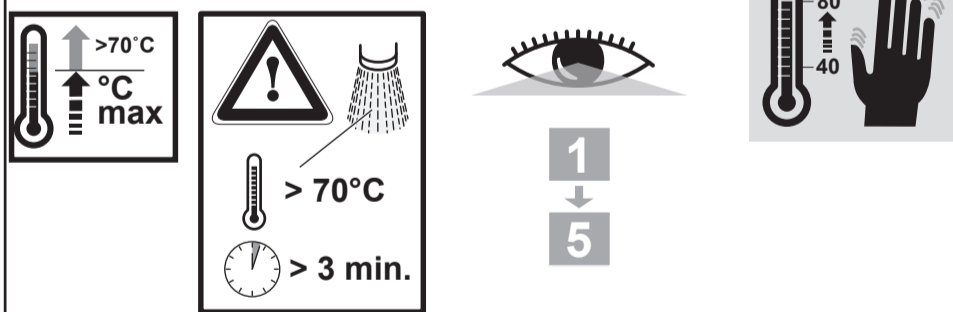

Ideal Standard

CeraPlus
A 6158 ..

0724 / A 866 926 R1
Made in Germany

Ideal Standard International NV
 Corporate Village - Gent Building
 Da Vincilaan 2
 1935 Zaventem
 Belgium

www.idealstandard.com

	P	bar		MAX. 8		5		Q	(3 bar)
	T	°C		MAX. 80		65			l/min
						55			11