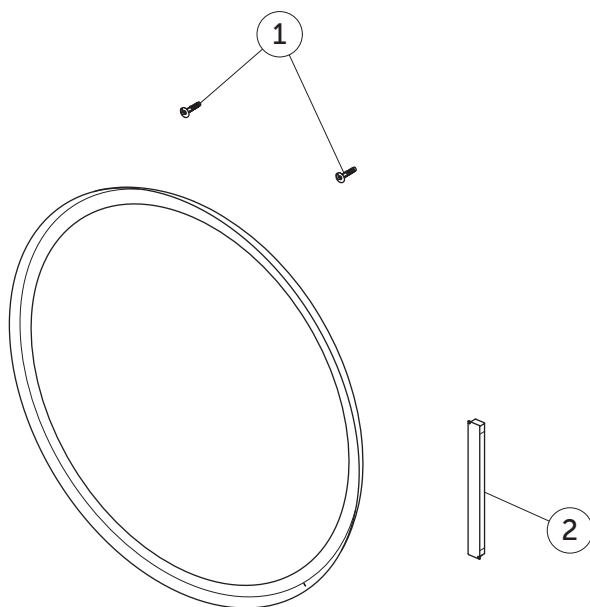

# SPARE PARTS

Metal Escutcheon  
Round Mirror 900

Item	Description	Colour/Finish	Code No.	Quantity
1	Wall fixing KIT Escutcheon Mirrors		TV89367	16
2	Transformer SNP60 & IP blue connector *		TV89167	1

\* Transformer type:  
1. SNAPPY SNP60-12FP-1