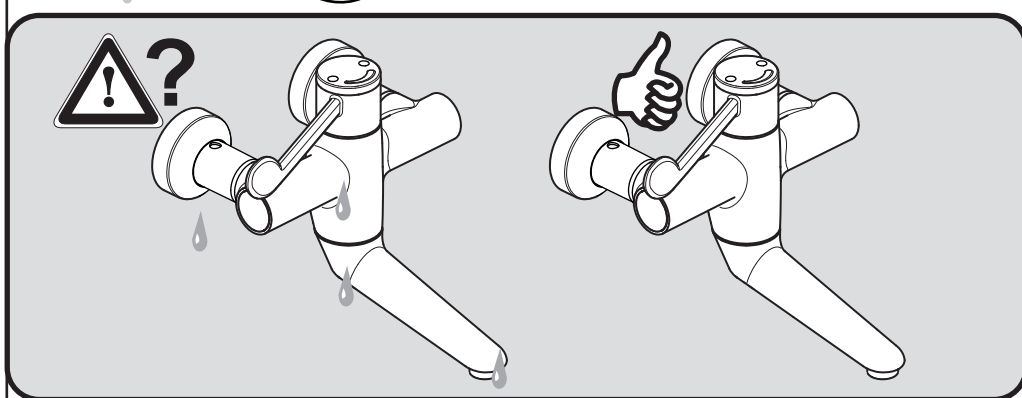

P bar		MAX. 5		3		Q (3 bar)
	T °C		MAX. 80		65		l/min
					55		8