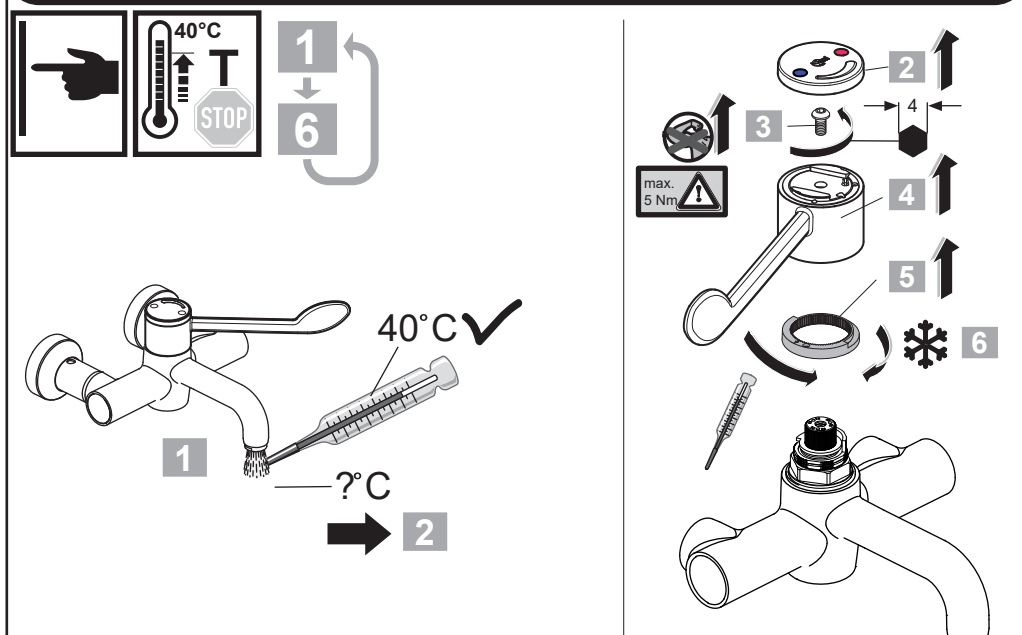

P bar		MAX. 5		3		Q (3 bar)
	T °C		MAX. 80		65		l/min
					55		8