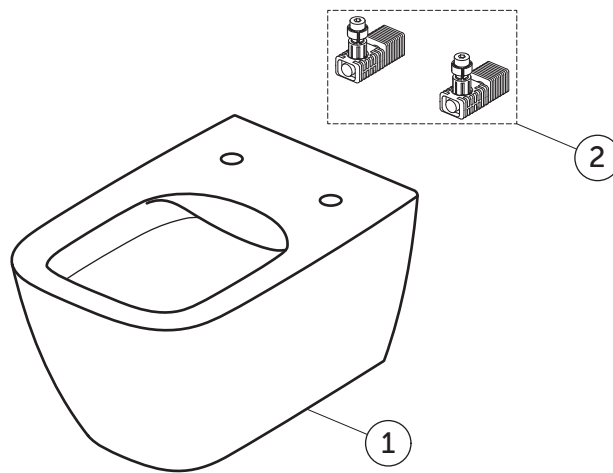

# SPARE PARTS

Wall Hung Bowl  
RimLS+; HF

T461401

I.LIFE B

Item	Description	Spare Code
1	WHG BOWL RimLS+ HF WHT	
2	SP EASYFIX+ WH BOWL TOP FIXATION FULL SET	TR16667

Ideal Standard International NV  
Corporate Village – Gent Building  
Da Vincilaan 2  
B1935 – Zaventem  
Belgium