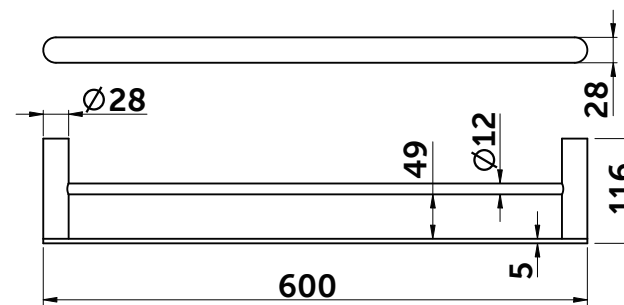

Position
1=EW11367

Ideal Standard

CONCA

T4501**

Ideal Standard International NV
Corporate Village - Gent Building
Da Vincilaan 2
1935 Zaventem
Belgium

www.idealstandardinternational.com