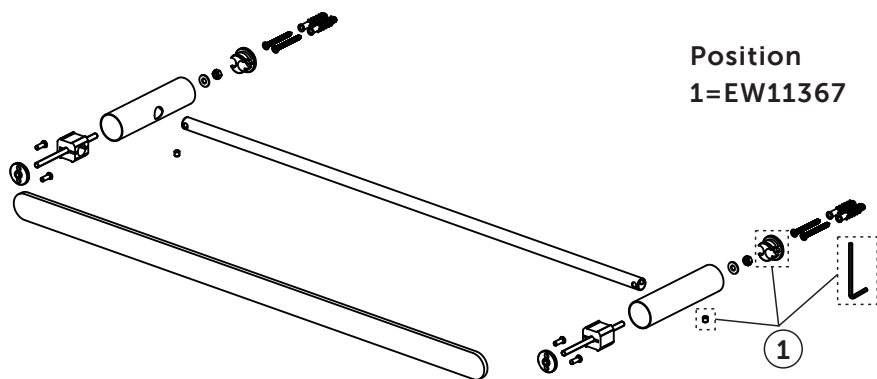

Position
1=EW11367

Ideal Standard

CONCA

T4501**

Ideal Standard International NV
Corporate Village - Gent Building
Da Vincilaan 2
1935 Zaventem
Belgium

www.idealstandardinternational.com