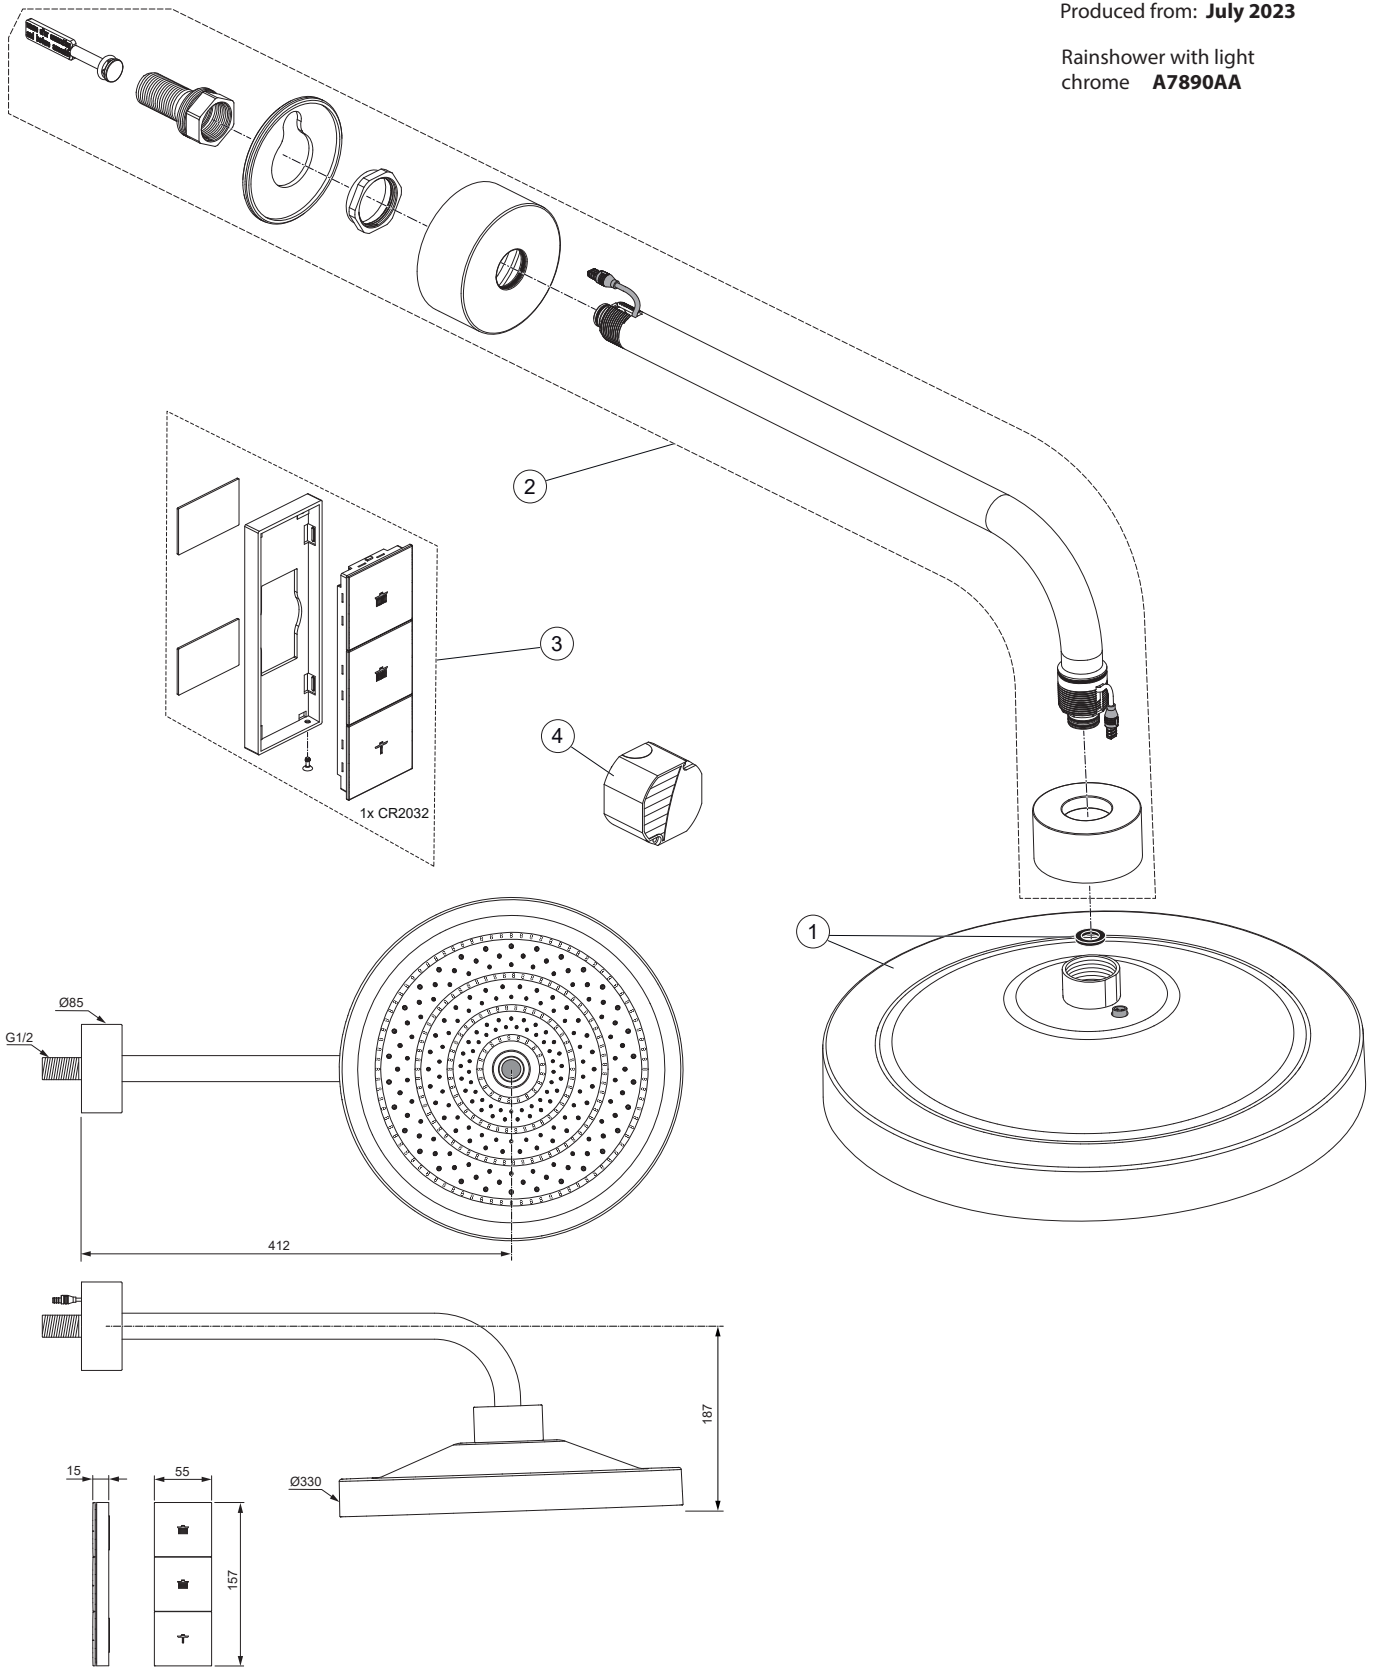

Produced from: **July 2023**

Rainshower with light
chrome **A7890AA**

Replace XX with the appropriate finish code

Chrome = AA Silver Storm = GN Gold = A2 Magnetic Grey = A5 Silk Black = XG

Example spare part order:
A 861 705 AA in Chrome

Pos.	Description	Part-Number	Qty.	Pos.	Description	Part-Number	Qty.
1	Headshower 1Func. Ø330 mm	A 861 735 XX	1 Set				
2	Pipe bend with cable + fixation	A 861 731 XX	1 Set				
3	Remote control (w/o Battery)	A 861 733 XX	1 Set				
4	AC-Adapter 24V DC / 0,7A	A 861 817 NU	1 pcs				