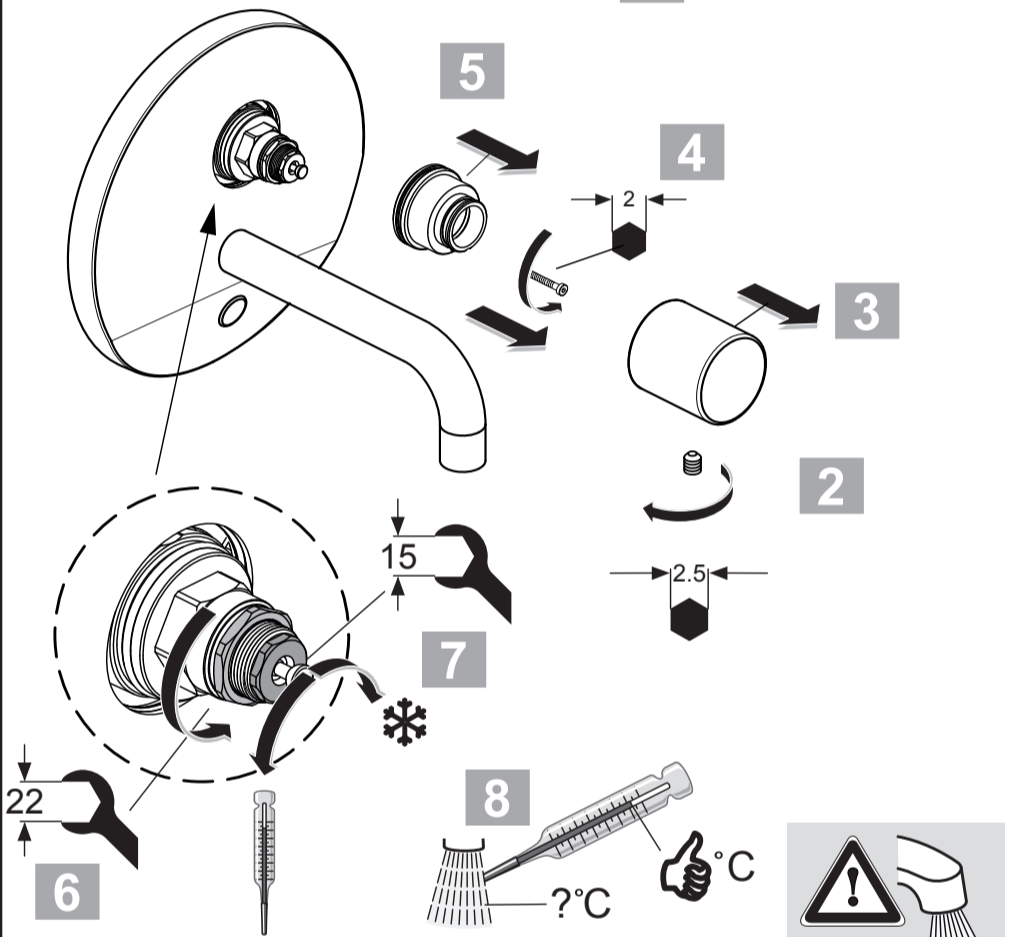

Spare Parts / Ersatzteile / Pièces de recharge / Pezzi di Ricambio / Piezas de requesto /
Parte de reposição / Reserveonderdelen / Reservdelar / Reservedeler / Varaosat /
Vraosat / Varahlutir / Ανταλλακτικά / Yedek Parçalar / Náhradní díly / Náhradné diely /
Nadomestni deli / Резервни части / Запчасти / Części Zapasowe / Piese de schimb /
Rendelhető alkatrészek / Запасні частини / Резервни делови / Резервни делови /
Резервни делови / Atsarginių dalių / Tellitavad varuosad / Rezervju daļi

Ideal Standard International NV
Corporate Village - Gent Building
Da Vincilaan 2
1935 Zaventem
Belgium

www.idealstandardinternational.com