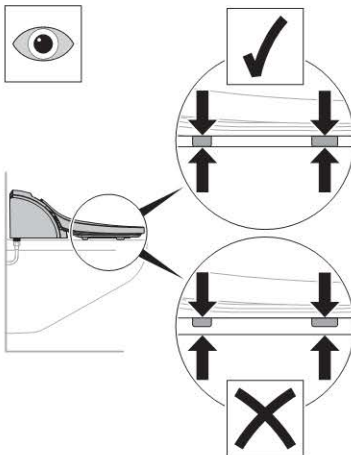

Geberit AquaClean 5000 / 5000plus	Balena 6000
241.516.CG.1 4 x 4 mm 	✓	✓
241.517.CG.1 2 x 6 mm 2 x 8 mm 	✓	✓
243.082.CG.1 1 x L 1 x R 	✓	

1