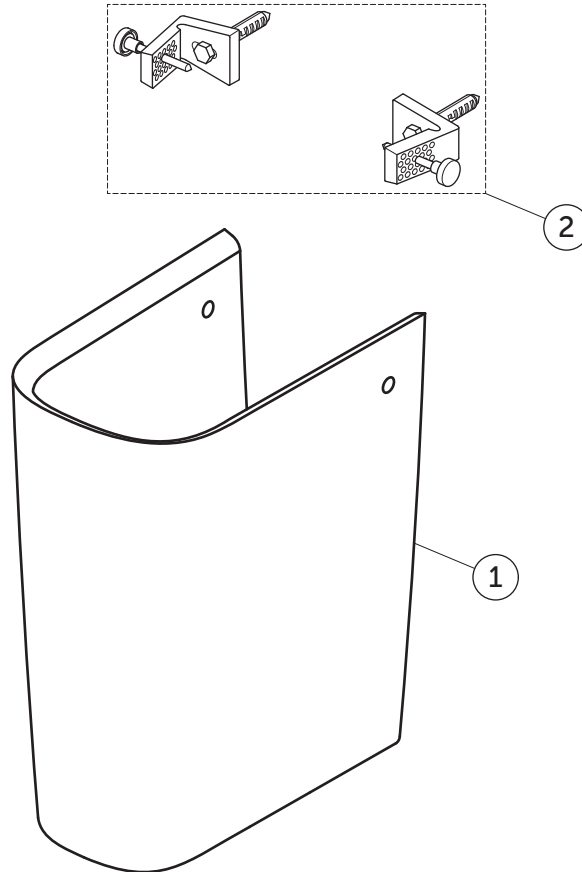

SPARE PARTS

Semi Pedestal
Small

T4521MA

I.LIFE A

Item	Description	Spare Code
1	SEMI PEDESTAL SMALL FOR HWB 40CM WHT	
2	FIXATION SET FOR HIDDEN MOUNTING	TT0257919

Ideal Standard International NV
Corporate Village – Gent Building
Da Vincilaan 2
B1935 – Zaventem
Belgium