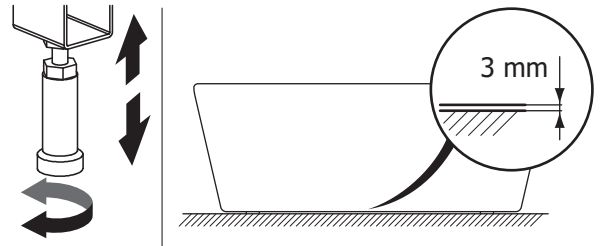

1

Dea/ Vara Freestanding	A	B
150x75	75	525
170x75	100	550
180x80	125	600
190x90	175	600

b

2

Ideal Standard International NV  
Corporate Village – Gent Building  
Da Vincilaan 2  
B1935 – Zaventem  
Belgium