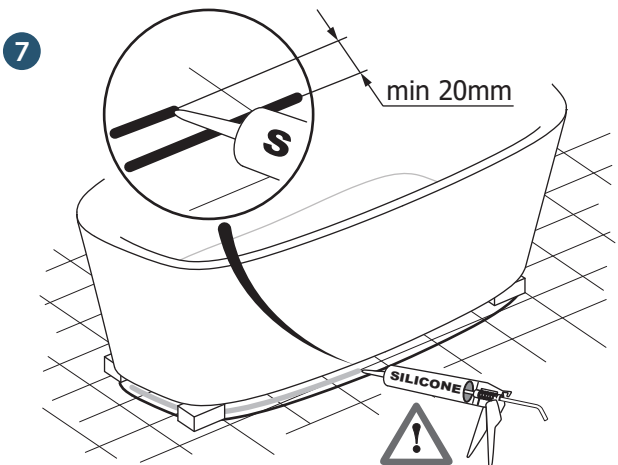

1

Dea/ Vara Freestanding	A	B
150x75	75	525
170x75	100	550
180x80	125	600
190x90	175	600

b

2

Ideal Standard International NV  
Corporate Village – Gent Building  
Da Vincilaan 2  
B1935 – Zaventem  
Belgium