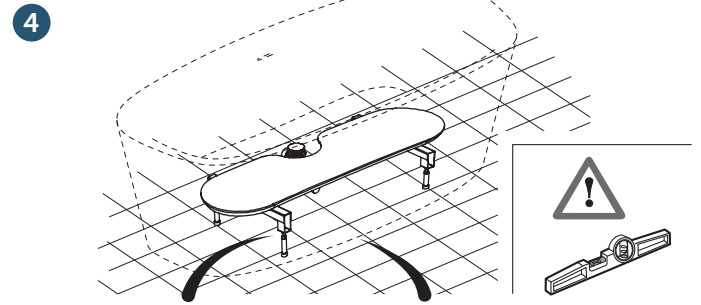

1

Dea/ Vara Freestanding	A	B
150x75	75	525
170x75	100	550
180x80	125	600
190x90	175	600

b

2

Ideal Standard International NV  
Corporate Village – Gent Building  
Da Vincilaan 2  
B1935 – Zaventem  
Belgium