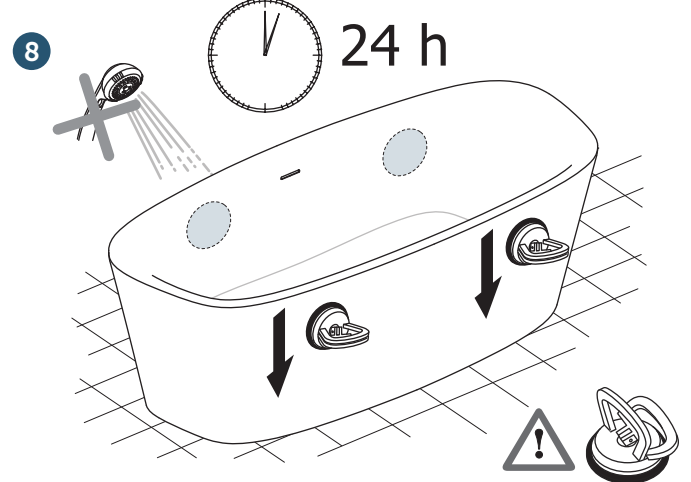

1

Dea/ Vara Freestanding	A	B
150x75	75	525
170x75	100	550
180x80	125	600
190x90	175	600

b

2

Ideal Standard International NV  
Corporate Village – Gent Building  
Da Vincilaan 2  
B1935 – Zaventem  
Belgium