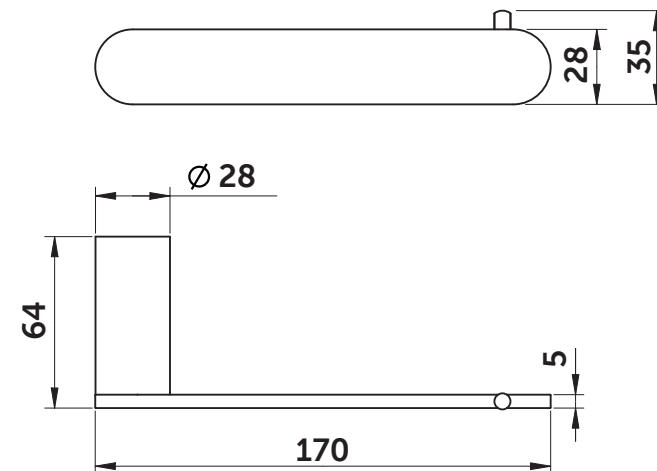

Position
1=EW13667

Ideal Standard

CONCA

T4497**

Ideal Standard International NV
Corporate Village - Gent Building
Da Vincilaan 2
1935 Zaventem
Belgium

www.idealstandardinternational.com