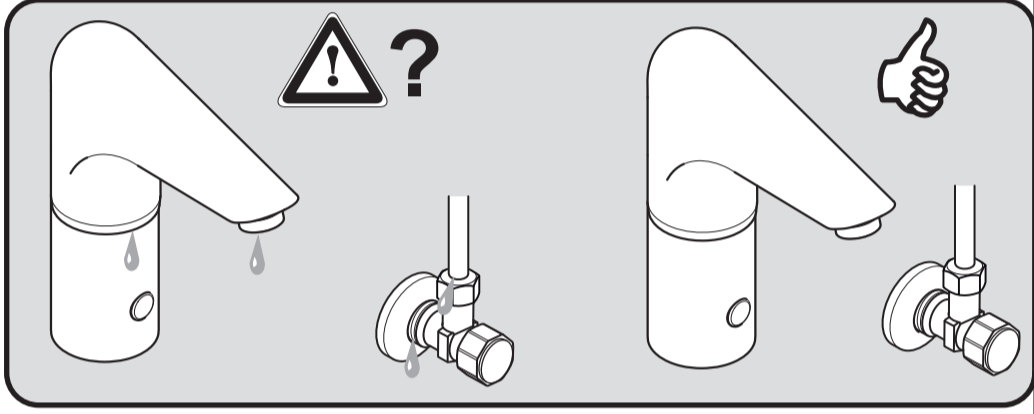

Ideal Standard

**CERAPLUS**  
 A 4151.. A 4153 ..

0521 / A 865 823  
 Made in Germany

Ideal Standard International NV  
 Corporate Village - Gent Building  
 Da Vincilaan 2  
 1935 Zaventem  
 Belgium

www.idealstandardinternational.com