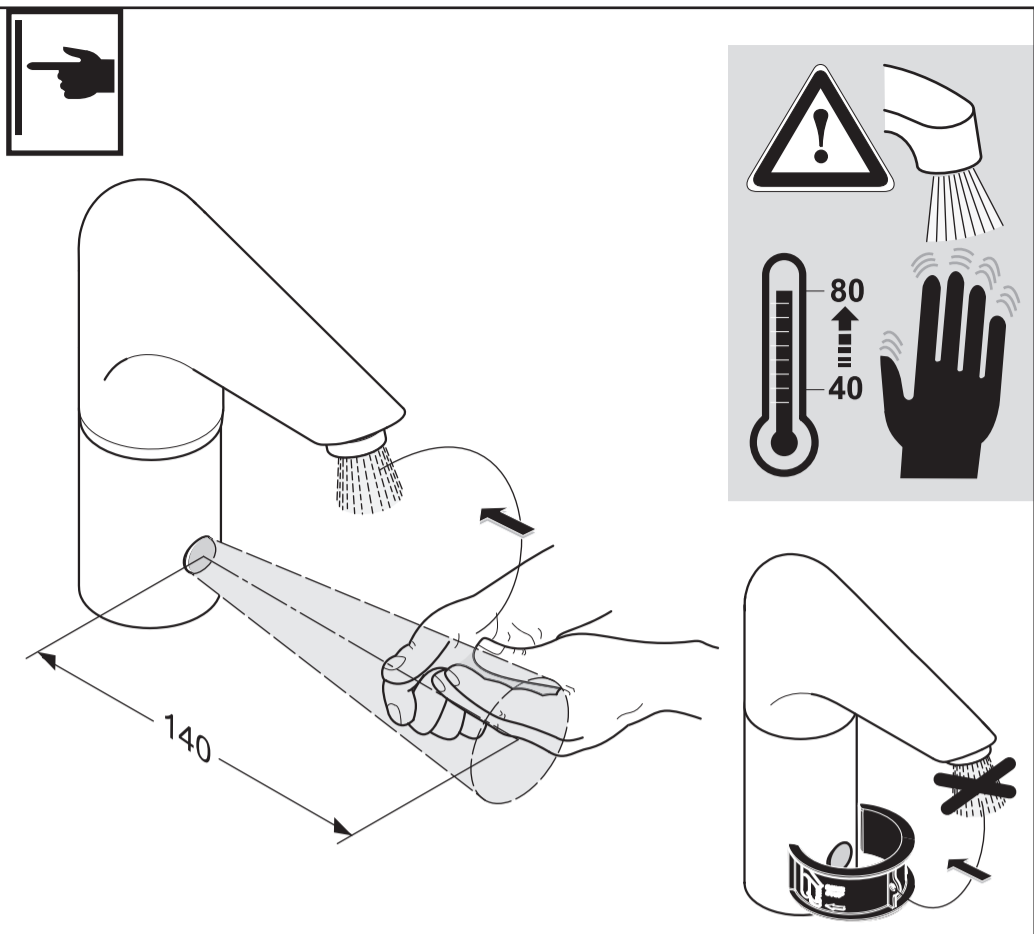

Ideal Standard

**CERAPLUS**  
 A 4151.. A 4153 ..

0521 / A 865 823  
 Made in Germany

Ideal Standard International NV  
 Corporate Village - Gent Building  
 Da Vincilaan 2  
 1935 Zaventem  
 Belgium

www.idealstandardinternational.com