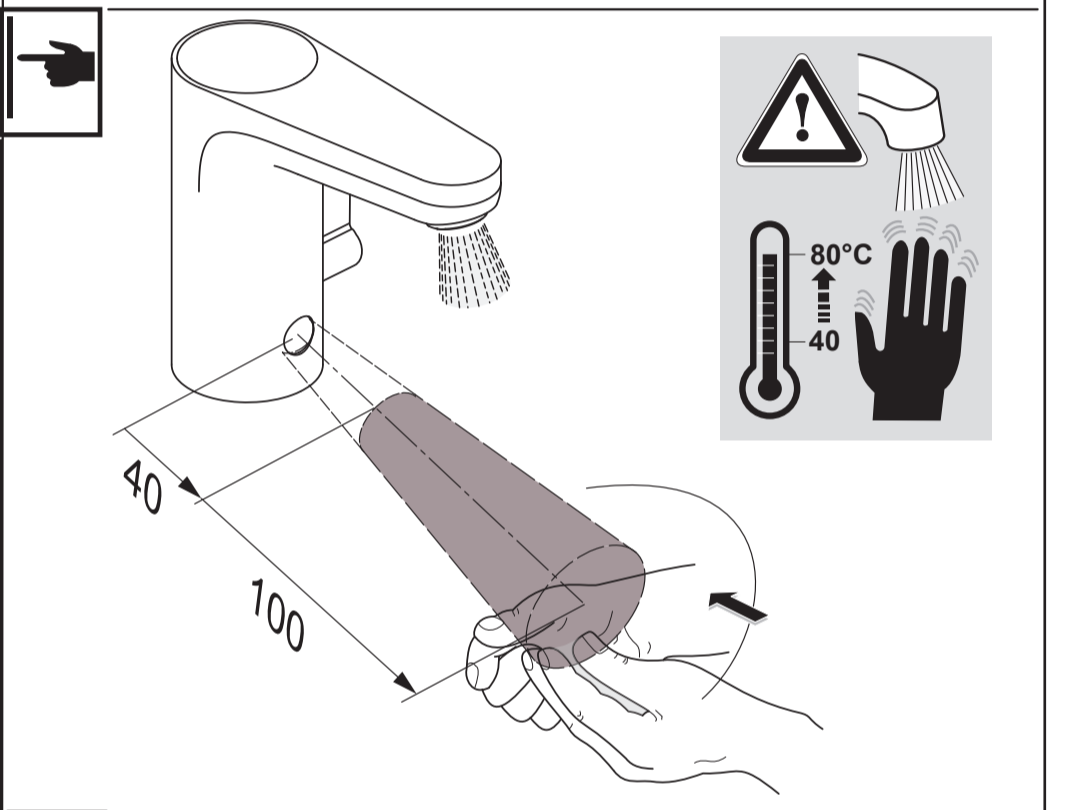

CERAPLUS

A 6145 .. A 6146 ..

0724 / A 868 918 R1
 Made in Germany

Model No.
 (B120A-065092-I)

Ideal Standard International NV
 Corporate Village – Gent Building
 Da Vincilaan 2
 1935 Zaventem
 Belgium
<https://www.idealstandard.com>