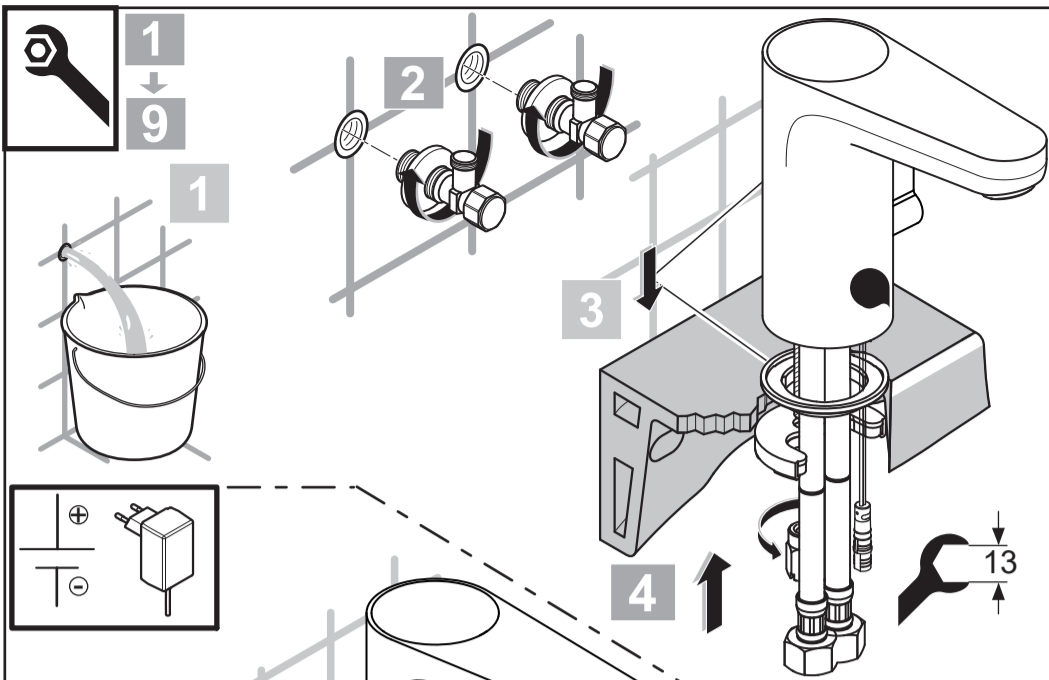

CERAPLUS

A 6145 .. A 6146 ..

0724 / A 868 918 R1
 Made in Germany

Model No.
 (B120A-065092-I)

Ideal Standard International NV
 Corporate Village – Gent Building
 Da Vincilaan 2
 1935 Zaventem
 Belgium
<https://www.idealstandard.com>