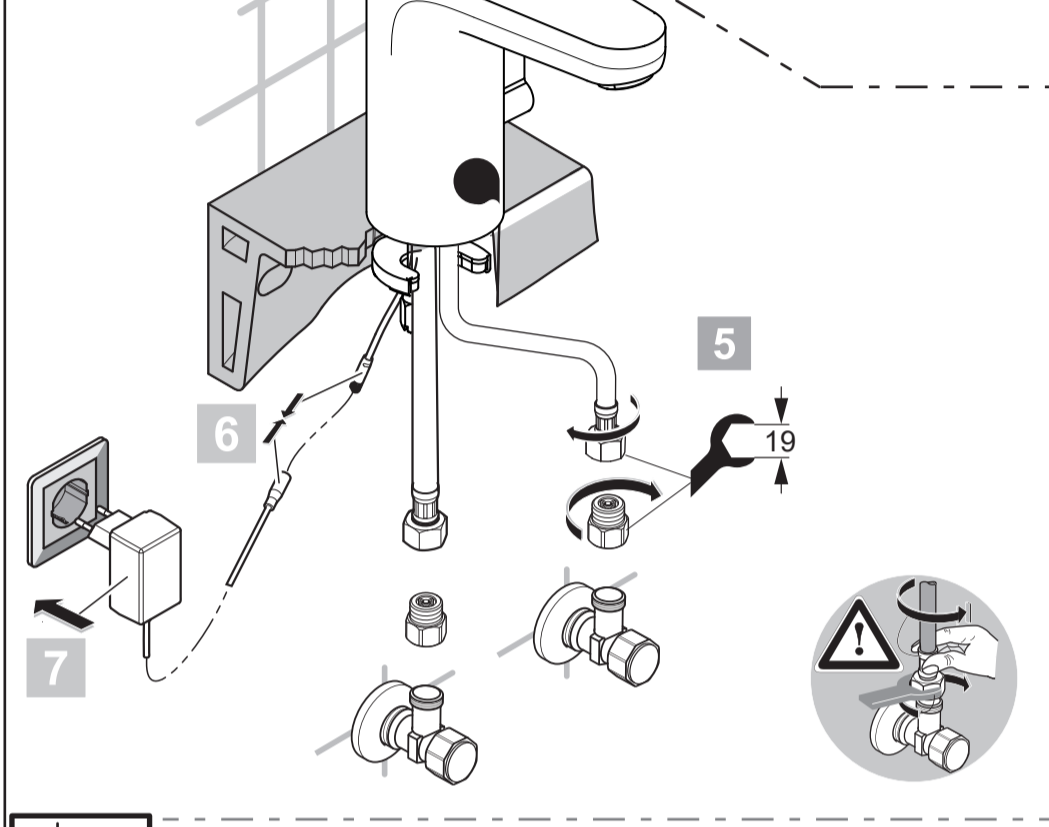

CERAPLUS

A 6145 .. A 6146 ..

0724 / A 868 918 R1
 Made in Germany

Model No.
 (B120A-065092-I)

Ideal Standard International NV
 Corporate Village – Gent Building
 Da Vincilaan 2
 1935 Zaventem
 Belgium
<https://www.idealstandard.com>