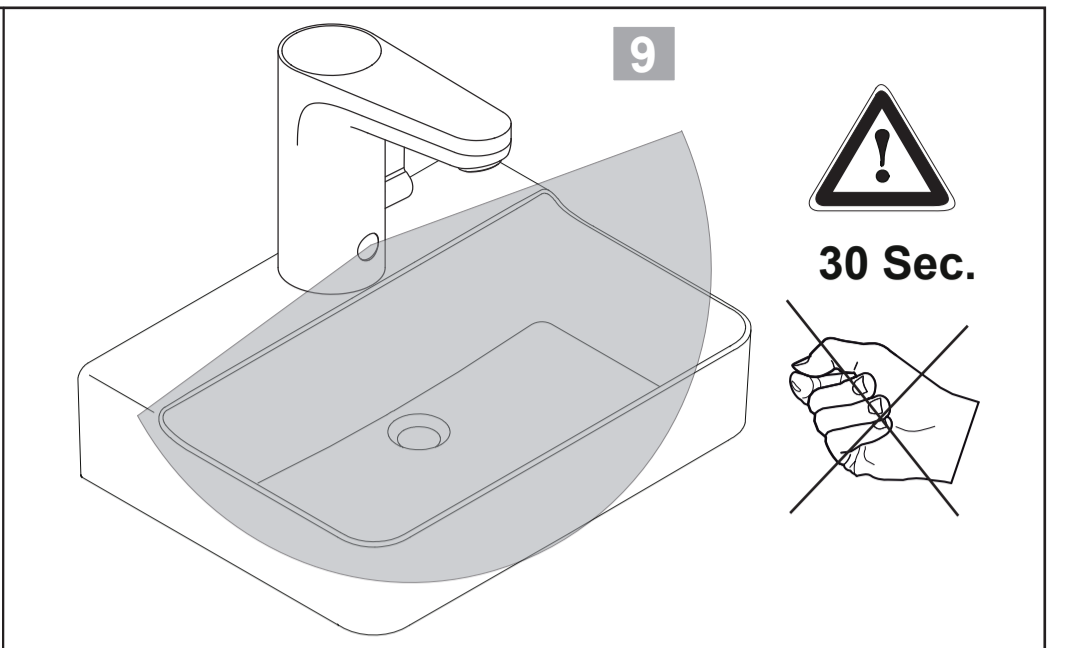

CERAPLUS

A 6145 .. A 6146 ..

0724 / A 868 918 R1
 Made in Germany

Model No.
 (B120A-065092-I)

Ideal Standard International NV
 Corporate Village – Gent Building
 Da Vincilaan 2
 1935 Zaventem
 Belgium
<https://www.idealstandard.com>