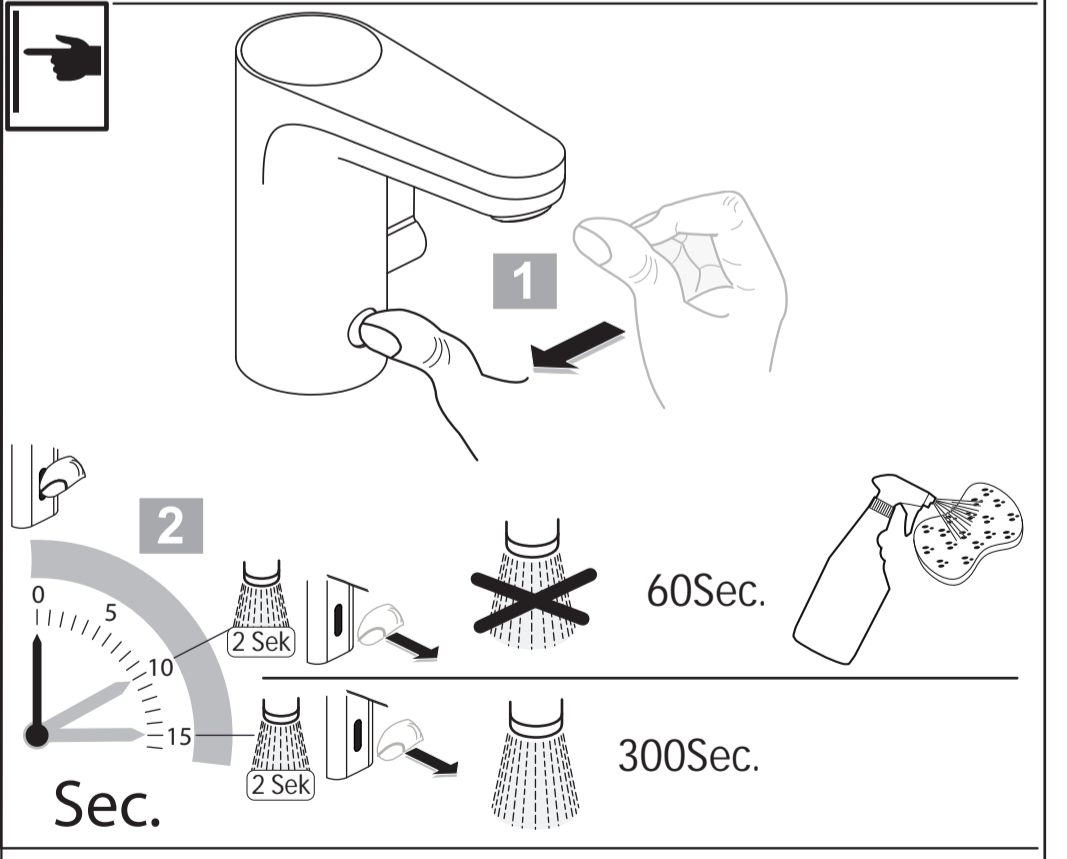

CERAPLUS

A 6145 .. A 6146 ..

0724 / A 868 918 R1
 Made in Germany

Model No.
 (B120A-065092-I)

Ideal Standard International NV
 Corporate Village – Gent Building
 Da Vincilaan 2
 1935 Zaventem
 Belgium
<https://www.idealstandard.com>