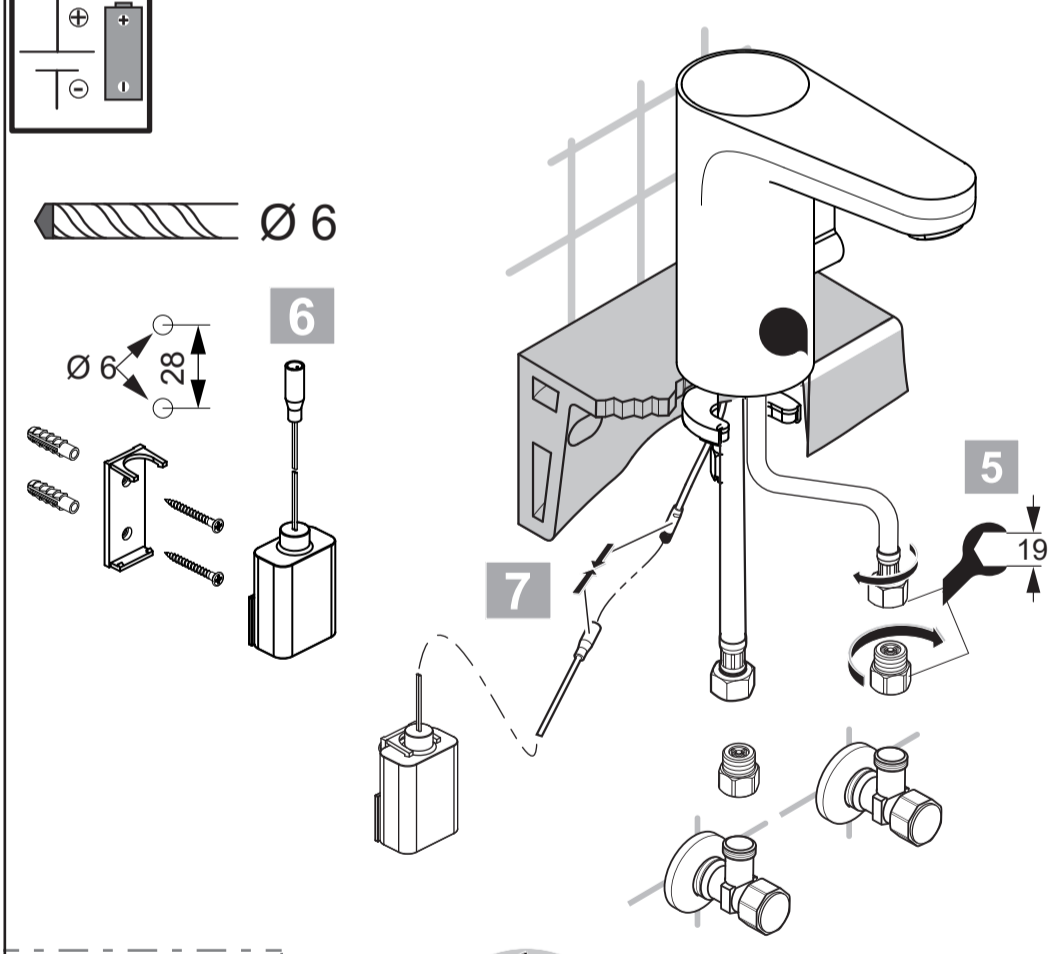

CERAPLUS

A 6145 .. A 6146 ..

0724 / A 868 918 R1
 Made in Germany

Model No.
 (B120A-065092-I)

Ideal Standard International NV
 Corporate Village – Gent Building
 Da Vincilaan 2
 1935 Zaventem
 Belgium
<https://www.idealstandard.com>