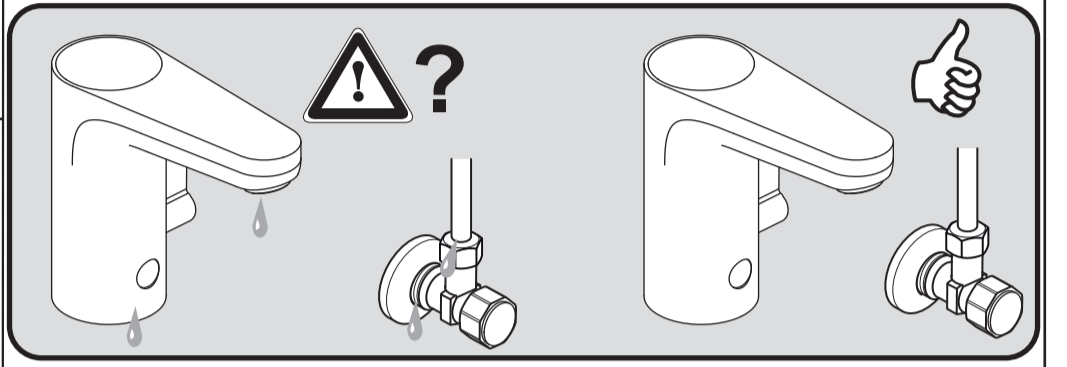

CERAPLUS

A 6145 .. A 6146 ..

0724 / A 868 918 R1
 Made in Germany

Model No.
 (B120A-065092-I)

Ideal Standard International NV
 Corporate Village – Gent Building
 Da Vincilaan 2
 1935 Zaventem
 Belgium
<https://www.idealstandard.com>