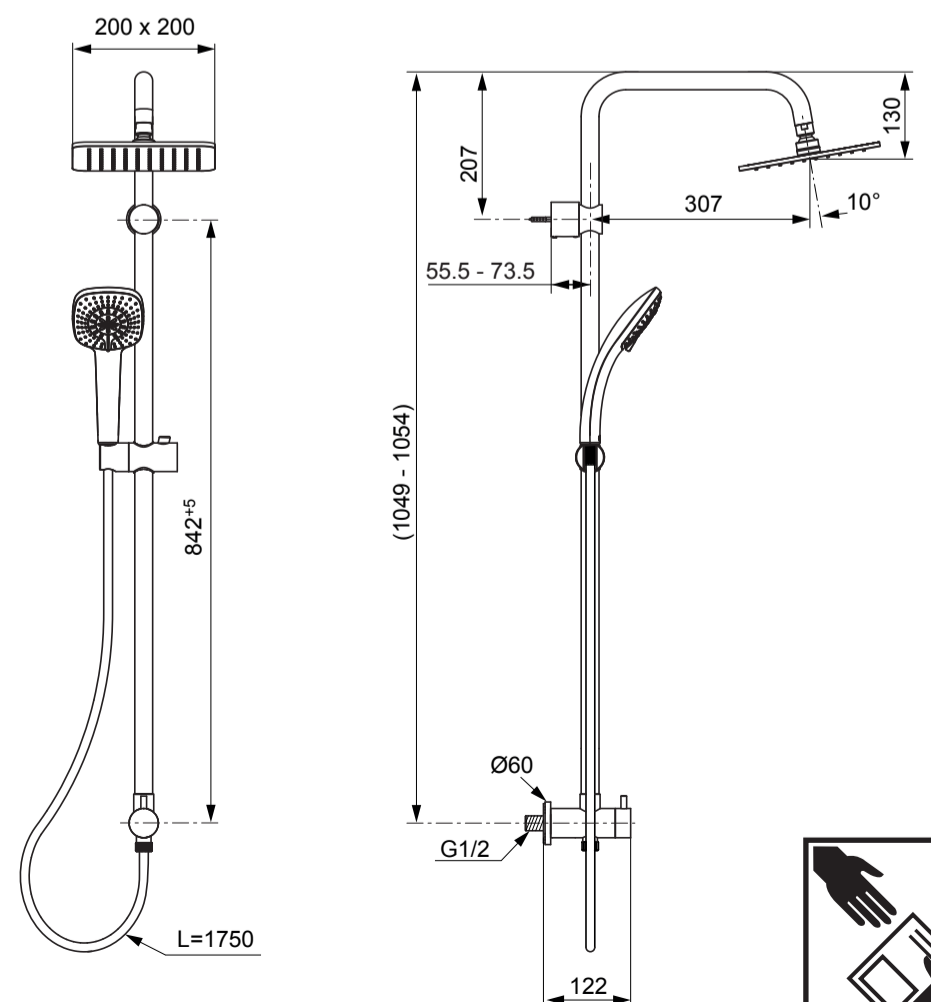

Pos.	Part No.
6	A861221AA
16	BE 175 AA
17	B0003AA
18	A860807AA
19	A861143AA
20	A860806AA
21	F961042NU
22	F961146AA
24	B0024AA
25	A860873AA

Ideal
STANDARD

IDEALRAIN CUBE

A 5834 ..

0322 / A 866 587
Made in Germany