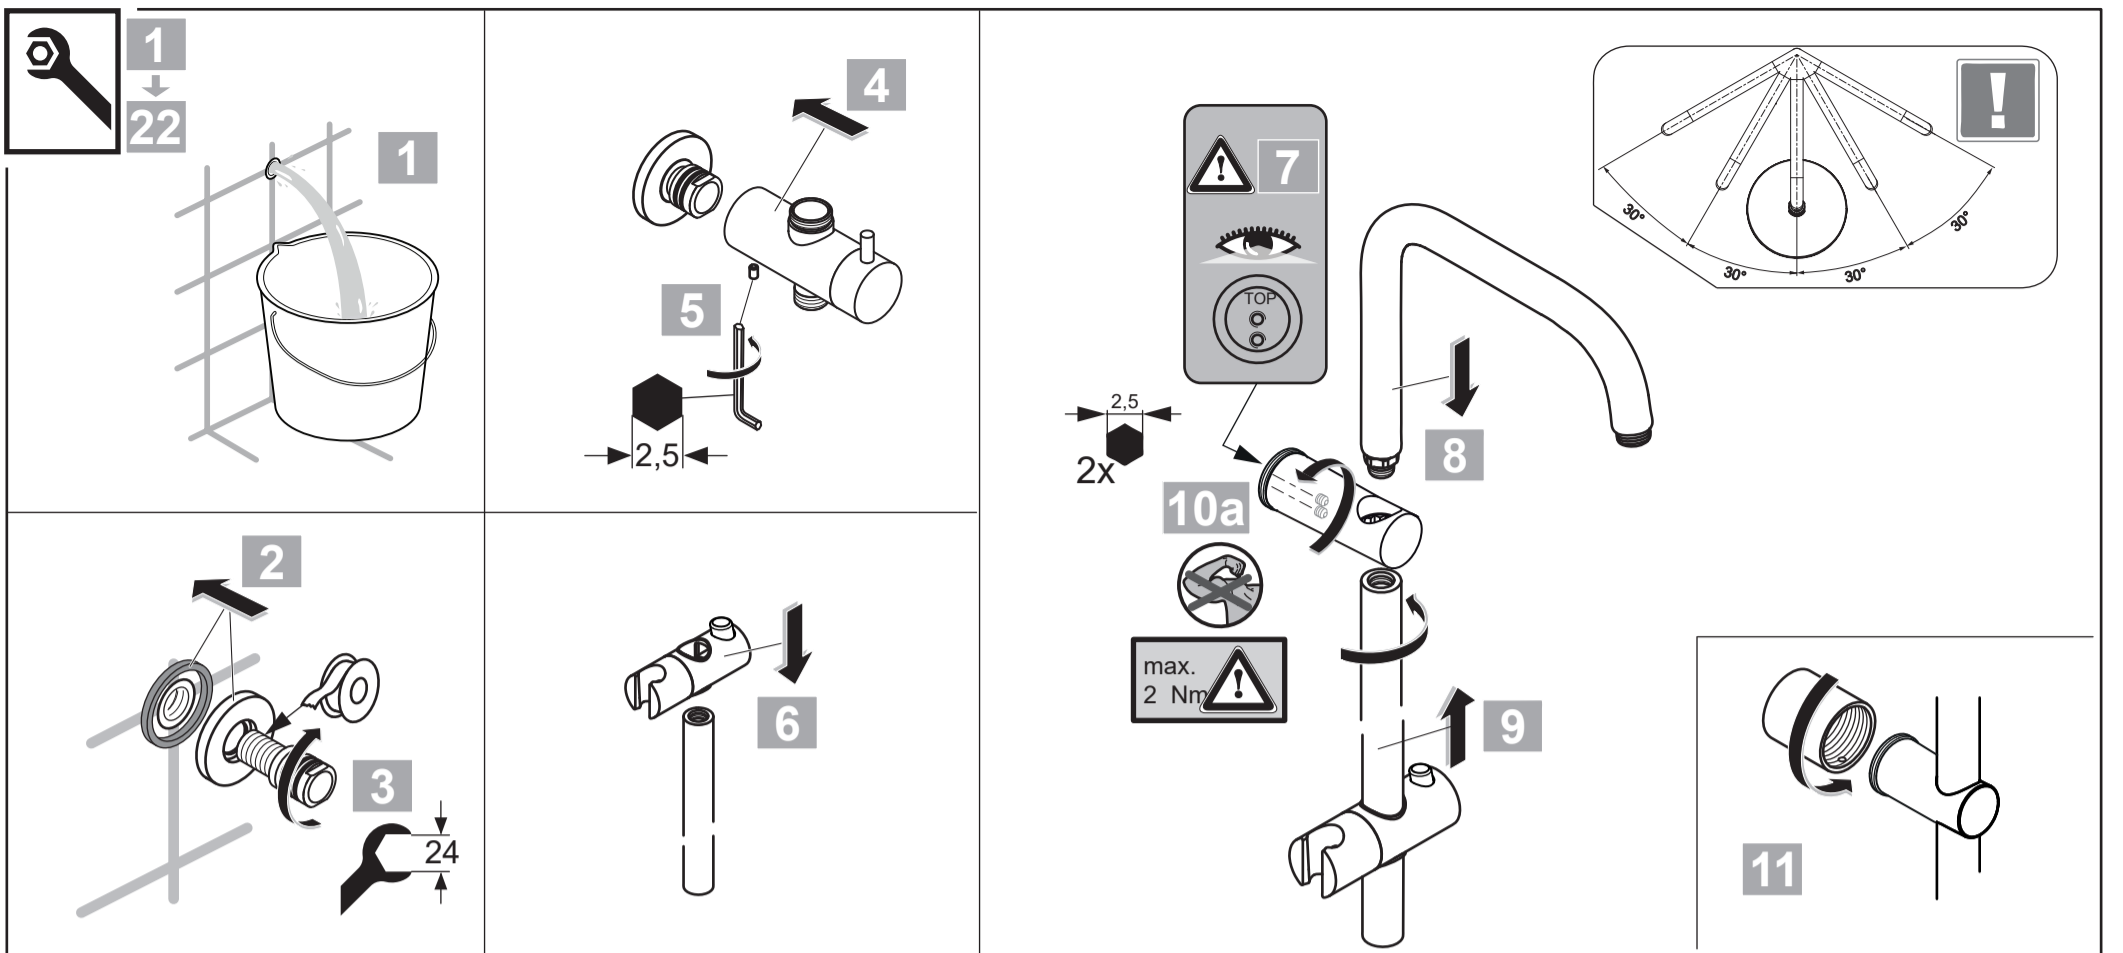

P bar	MAX. 10 0,5	5 1		Q (3 bar)
T °C	MAX. 80	65 55		8 11