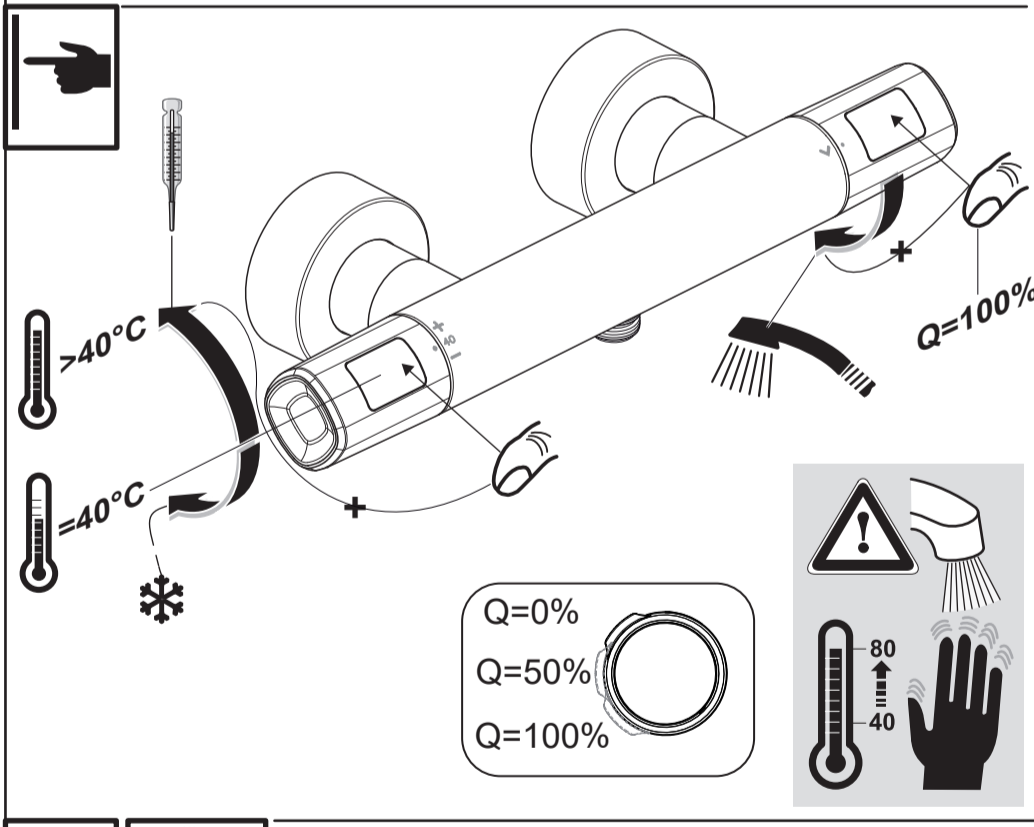

Ideal Standard

CERATHERM T100
 A 7229 ..

0724 / A 868 565
 Made in Germany

Ideal Standard International NV
 Corporate Village – Gent Building
 Da Vincilaan 2
 1935 Zaventem
 Belgium

<https://www.idealstandard.com>