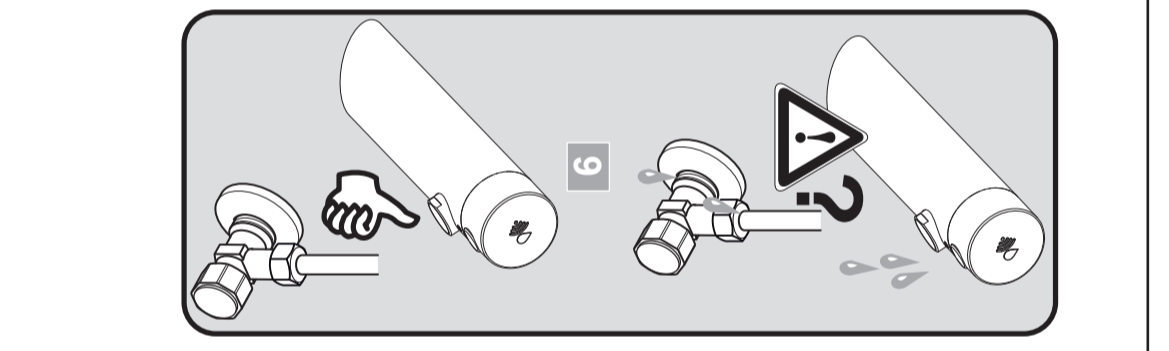

P bar		T °C		Q (3 bar) l/min
	0,5 MAX. 10		MAX. 80		40 65 80
	1 5