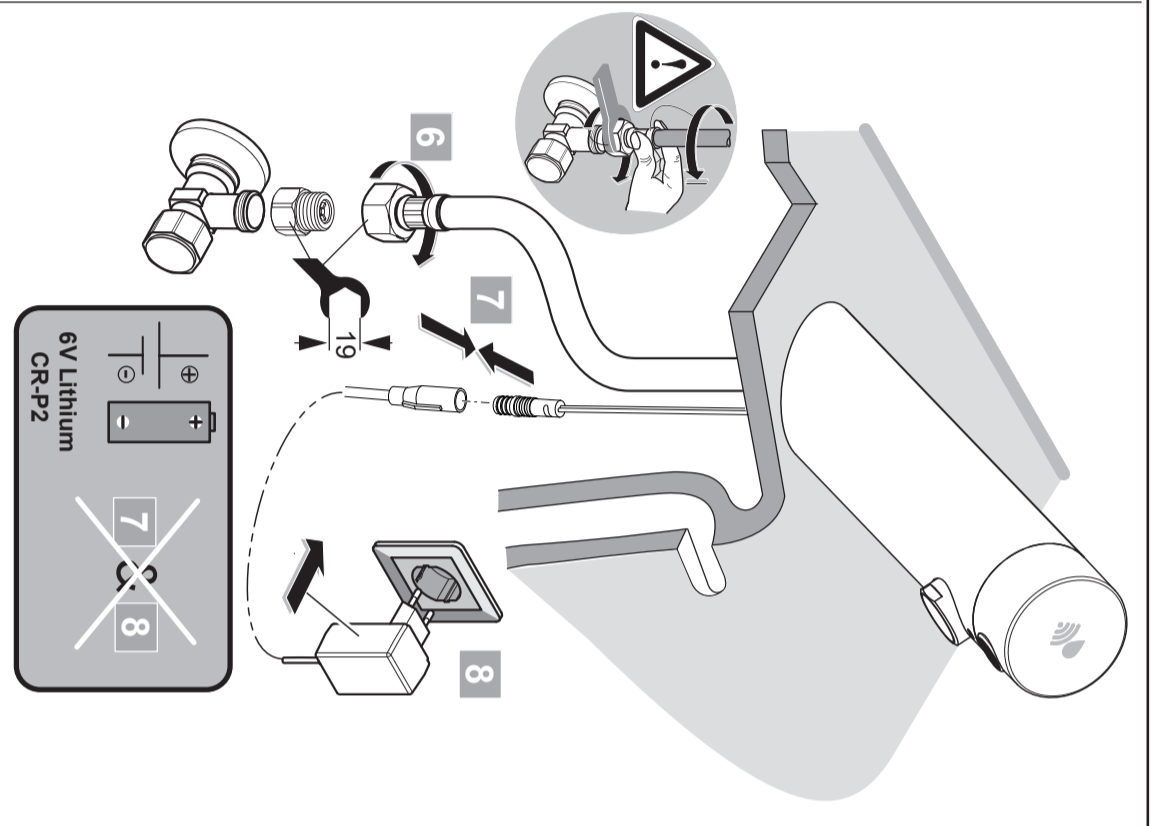

P bar		T °C		Q (3 bar) l/min
	0,5 MAX. 10		MAX. 80		40 65 80
	1 5