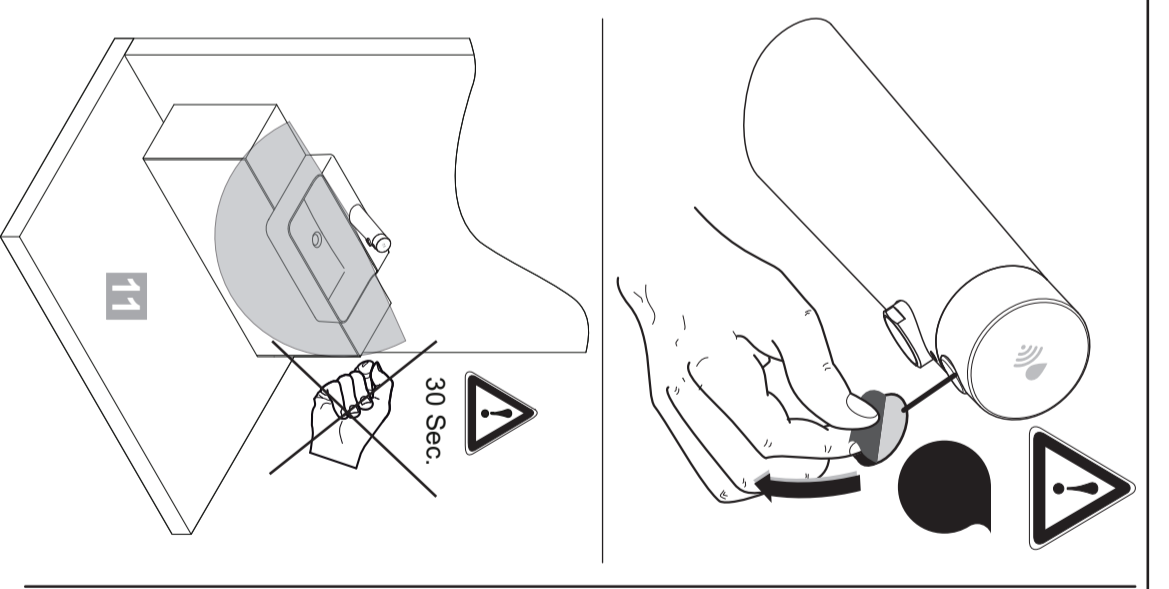

P bar		T °C		Q (3 bar) l/min
	0,5 MAX. 10		MAX. 80		40 65 80
	1 5