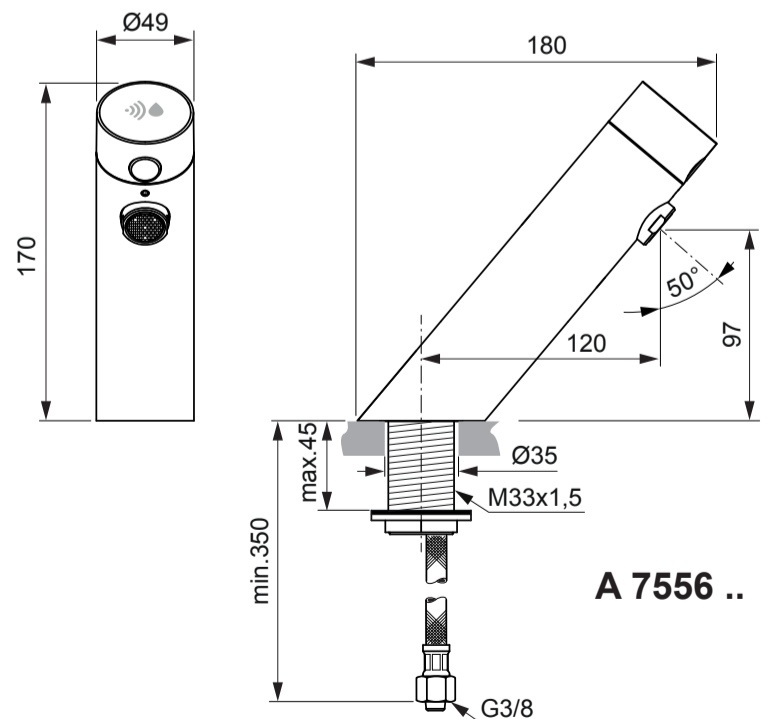

A 7556 ..

Ideal Standard International NV
Corporate Village - Gent Building
Da Vincilaan 2
1935 Zaventem
Belgium

www.idealstandard.com