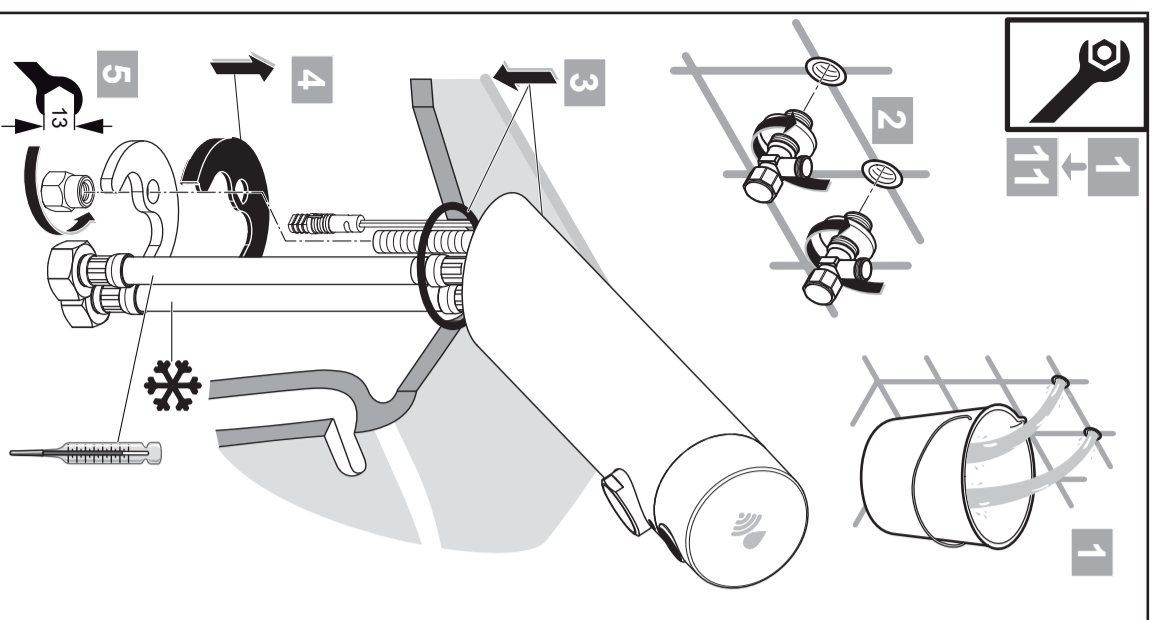

P bar		T °C		Q (3 bar) l/min
	0,5 MAX. 10		MAX. 80		40 65 80
	1 5