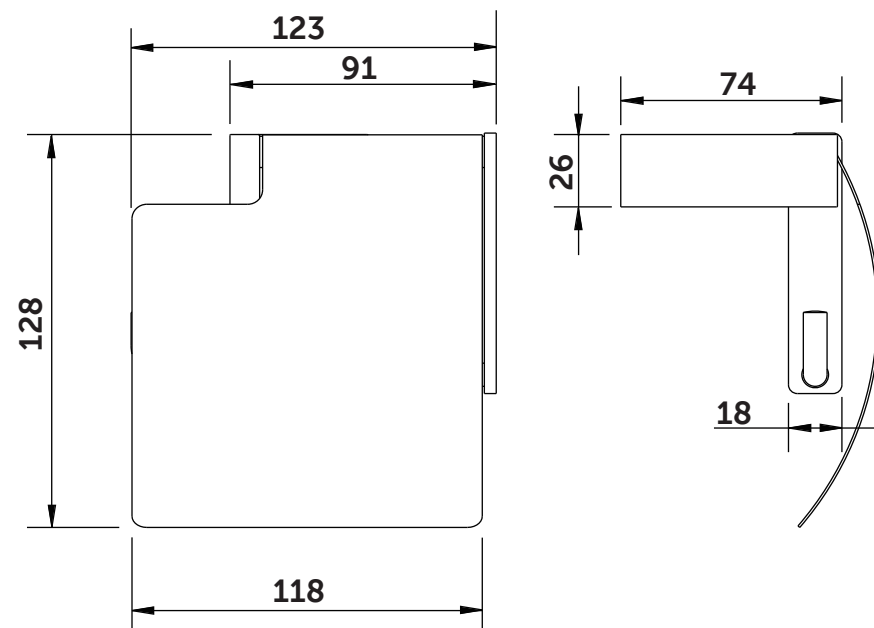

Position
1=EW11167

Ideal Standard

CONCA

T4496**

Ideal Standard International NV
Corporate Village - Gent Building
Da Vincilaan 2
1935 Zaventem
Belgium

www.idealstandardinternational.com