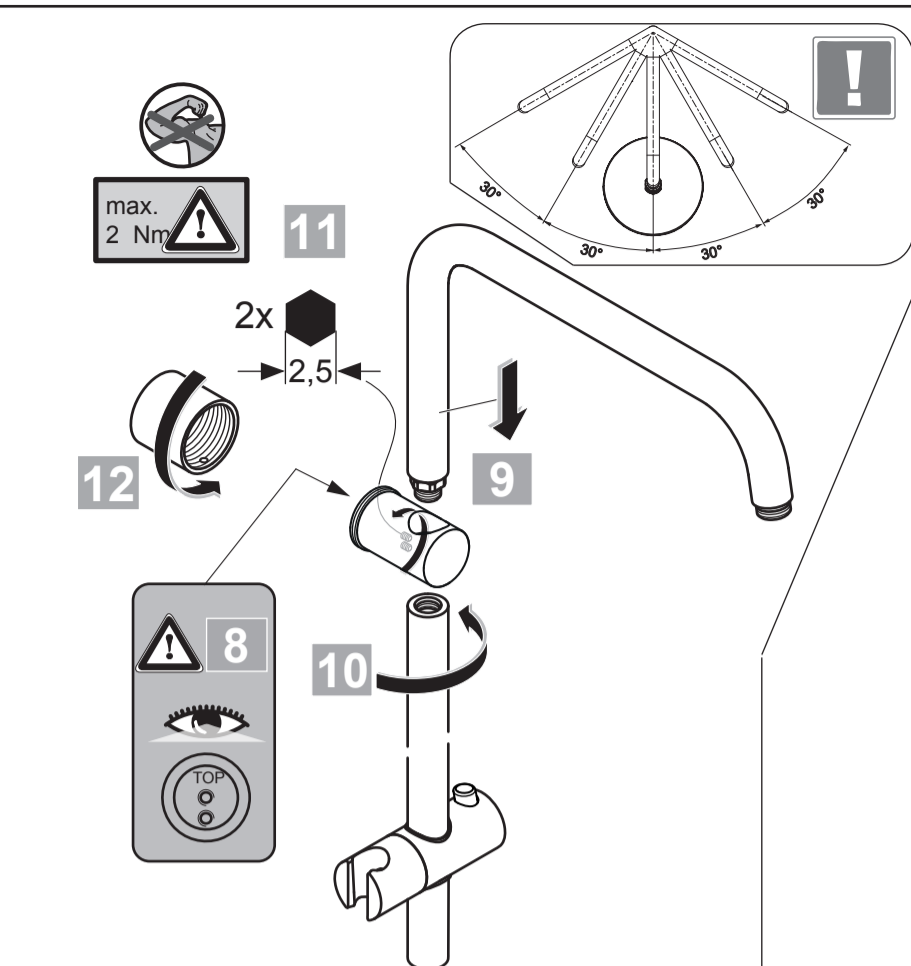

Ideal Standard

IDEALRAIN CUBE

A 5862 .. A 5835 ..

0621 / A 866 591
 Made in Germany

Ideal Standard International NV
 Corporate Village - Gent Building
 Da Vincilaan 2
 1935 Zaventem
 Belgium

www.idealstandardinternational.com