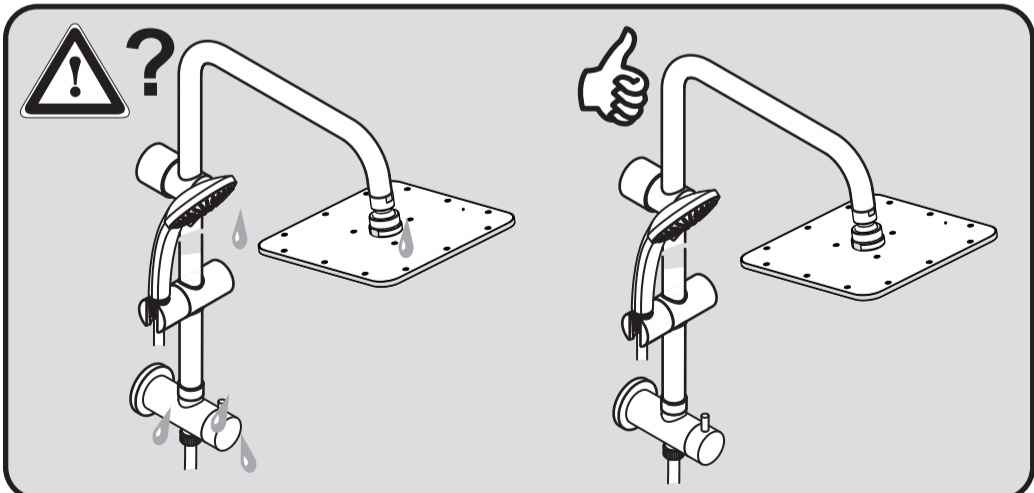

Ideal Standard

IDEALRAIN CUBE

A 5862 .. A 5835 ..

0621 / A 866 591
 Made in Germany

Ideal Standard International NV
 Corporate Village - Gent Building
 Da Vincilaan 2
 1935 Zaventem
 Belgium

www.idealstandardinternational.com