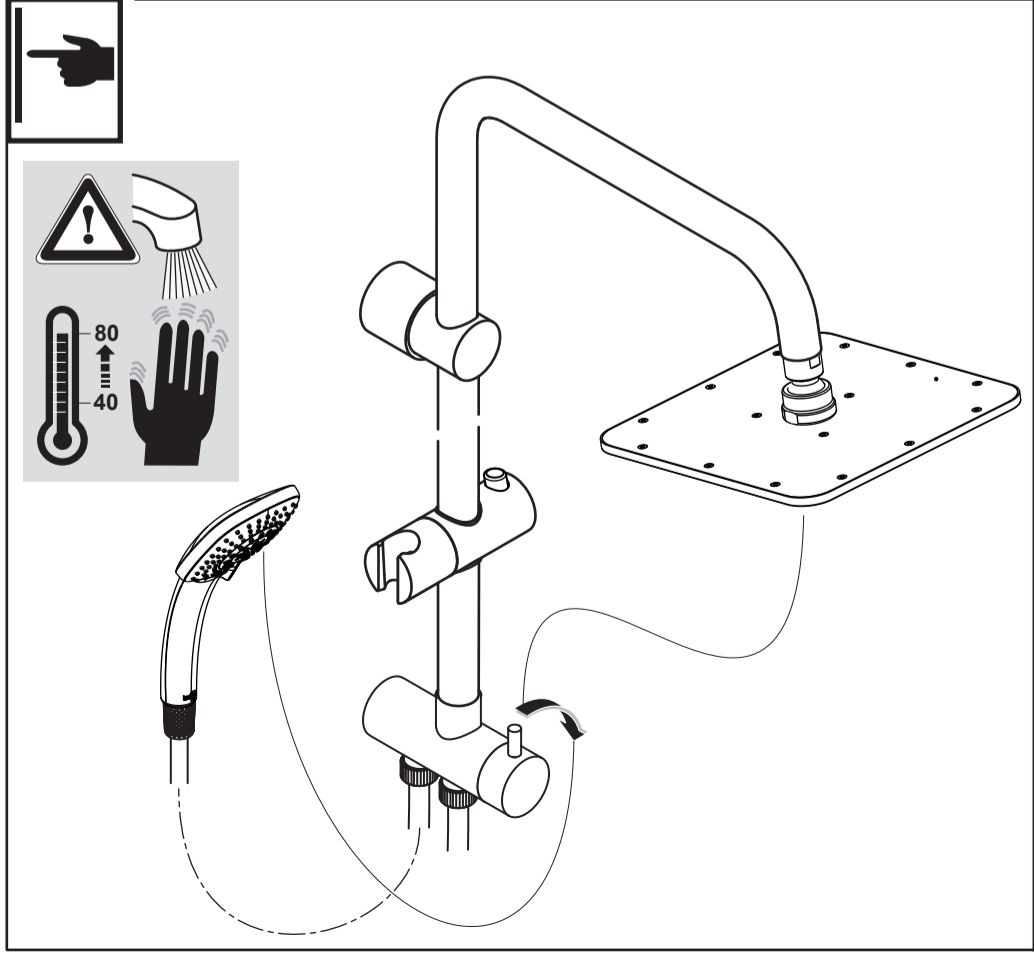

Ideal Standard

IDEALRAIN CUBE

A 5862 .. A 5835 ..

0621 / A 866 591
 Made in Germany

Ideal Standard International NV
 Corporate Village - Gent Building
 Da Vincilaan 2
 1935 Zaventem
 Belgium

www.idealstandardinternational.com