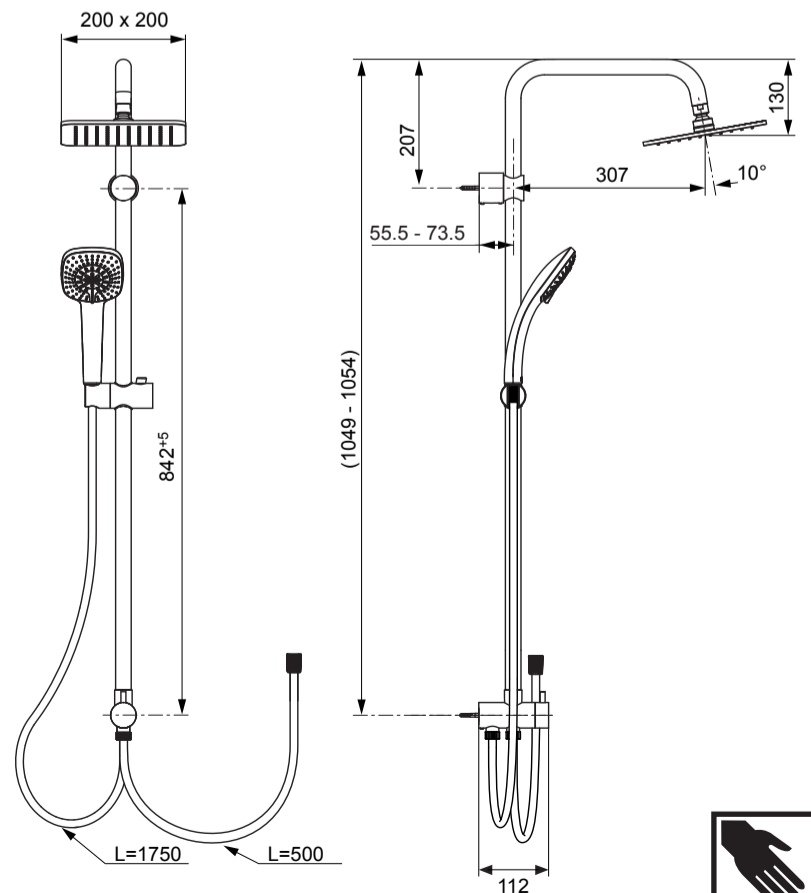

Pos.	Part No.
1	A 860 971 NU
2	A 861 231 AA
3	A 962 869 NU
4	A 962 755 AA
5	A 4109 AA
6	B 0003 AA
7	A 861 143 AA
8	A 860 807 AA
9	A 860 806 AA
10	A 961 332 NU
11	F 961 146 AA
	B 0024 AA
13	A 860 873 AA

Ideal Standard

IDEALRAIN CUBE

A 5862 .. A 5835 ..

0621 / A 866 591
 Made in Germany

Ideal Standard International NV
 Corporate Village - Gent Building
 Da Vincilaan 2
 1935 Zaventem
 Belgium

www.idealstandardinternational.com