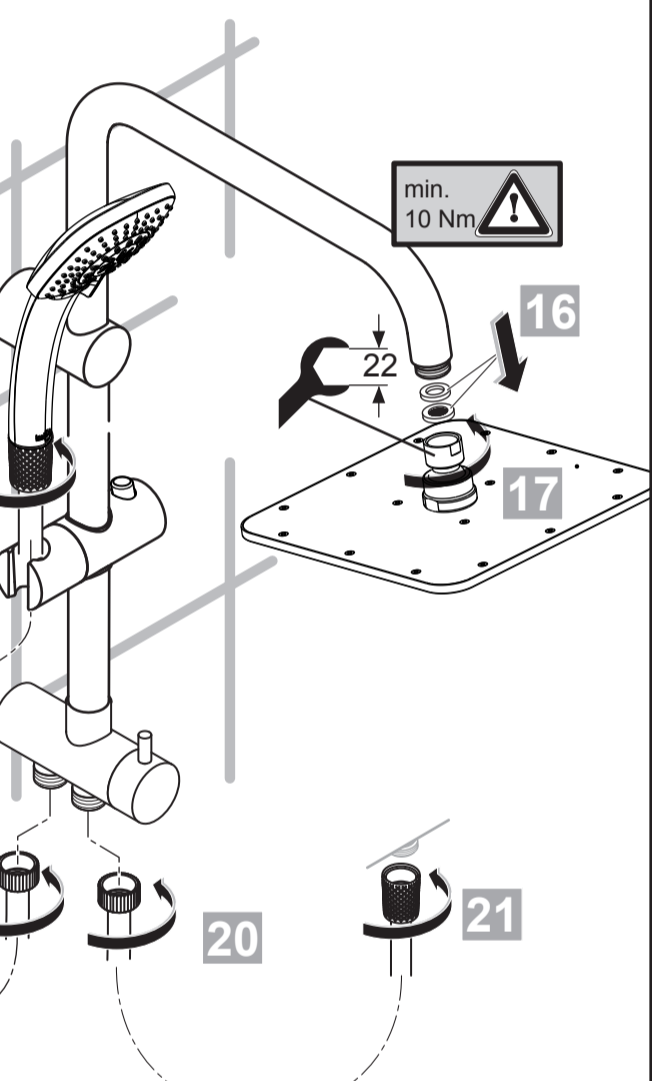

Pos.	Part No.
1	A 860 971 NU
2	A 861 231 AA
3	A 962 869 NU
4	A 962 755 AA
5	A 4109 AA
6	B 0003 AA
7	A 861 143 AA
8	A 860 807 AA
9	A 860 806 AA
10	A 961 332 NU
11	F 961 146 AA
	B 0024 AA
13	A 860 873 AA

Ideal Standard

IDEALRAIN CUBE

A 5862 .. A 5835 ..

0621 / A 866 591
 Made in Germany

Ideal Standard International NV
 Corporate Village - Gent Building
 Da Vincilaan 2
 1935 Zaventem
 Belgium

www.idealstandardinternational.com