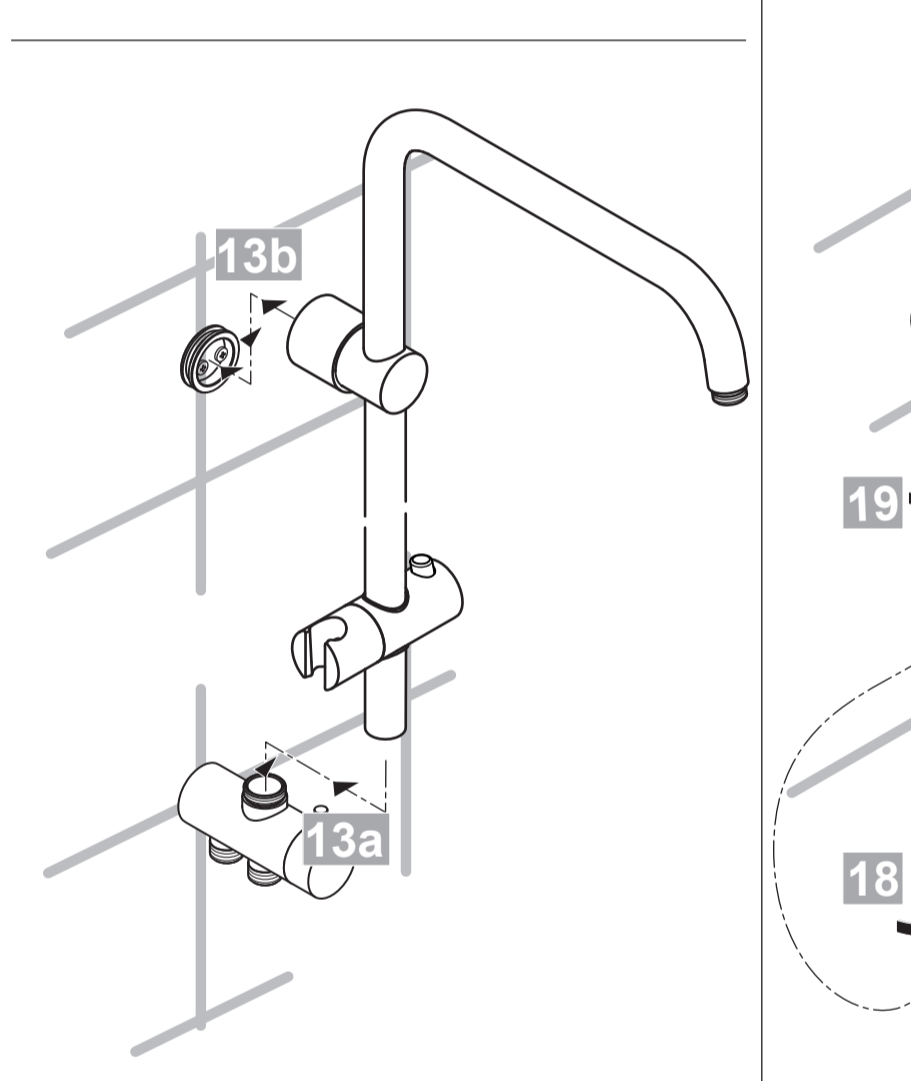

Pos.	Part No.
1	A 860 971 NU
2	A 861 231 AA
3	A 962 869 NU
4	A 962 755 AA
5	A 4109 AA
6	B 0003 AA
7	A 861 143 AA
8	A 860 807 AA
9	A 860 806 AA
10	A 961 332 NU
11	F 961 146 AA
	B 0024 AA
13	A 860 873 AA

Ideal Standard

IDEALRAIN CUBE

A 5862 .. A 5835 ..

0621 / A 866 591
 Made in Germany

Ideal Standard International NV
 Corporate Village - Gent Building
 Da Vincilaan 2
 1935 Zaventem
 Belgium

www.idealstandardinternational.com