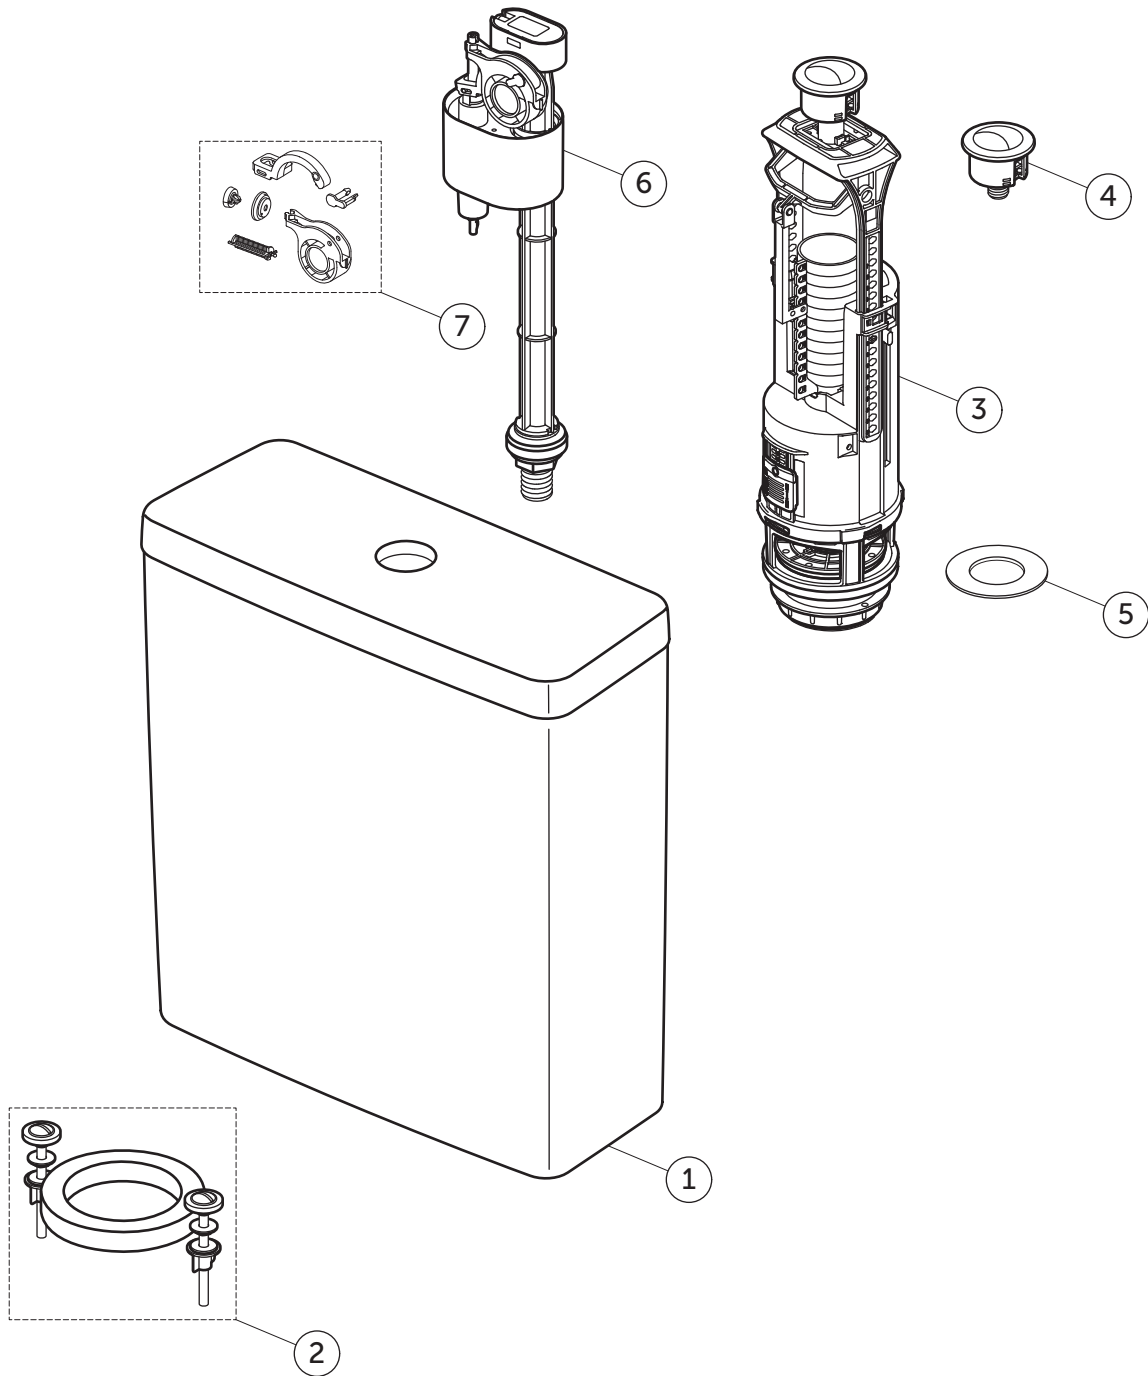

SPARE PARTS

Close Coupled Tank
BI; 3/8 EU

T473401

I.LIFE S

Item	Description	Spare Code
1	TANK + LID BI 3/8 WHT	TV95101
2	TANK FIXATION SET	R640267
3	OUTLET VALVE EU NO LOGO	RV24367
4	TANK TRIM BUTTON EU NO LOGO	RV24567
5	SPARE SEAL FOR OUTLET VALVE EU	RV24867
6	BOTTOM INLET VALVE 3/8 BRASS EU T6503	TV93267
7	SET DIAPHRAGM + FILTER FOR SIDE INLET EU	RV24767