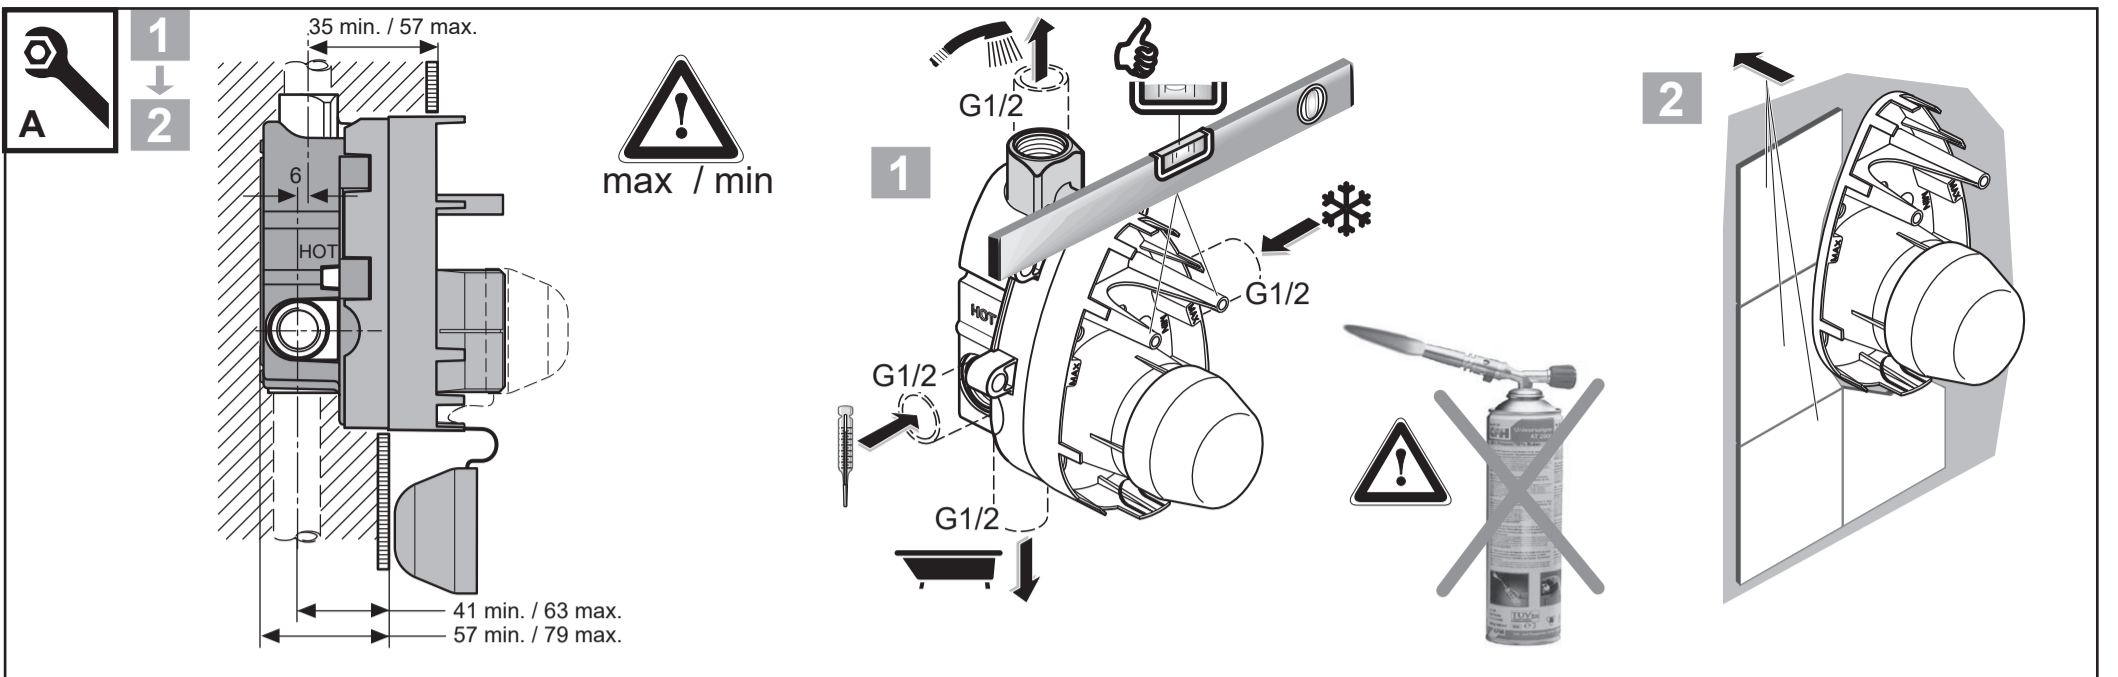

0,3 MPa 3 bar	50°C	16°C	0	1	2	3	4	5	6	7	8	9
			°C	°C	°C	°C	°C	°C	°C	°C	°C	°C
			49,5	49,5	48	46	42,5	41	37	33,5	31	28
65°C	16°C	65	65	63,5	60,5	57	53,5	49	44,5	39	34,5	
81°C	16°C	81	81	78,5	73	69	63,5	56	49	42,5	36