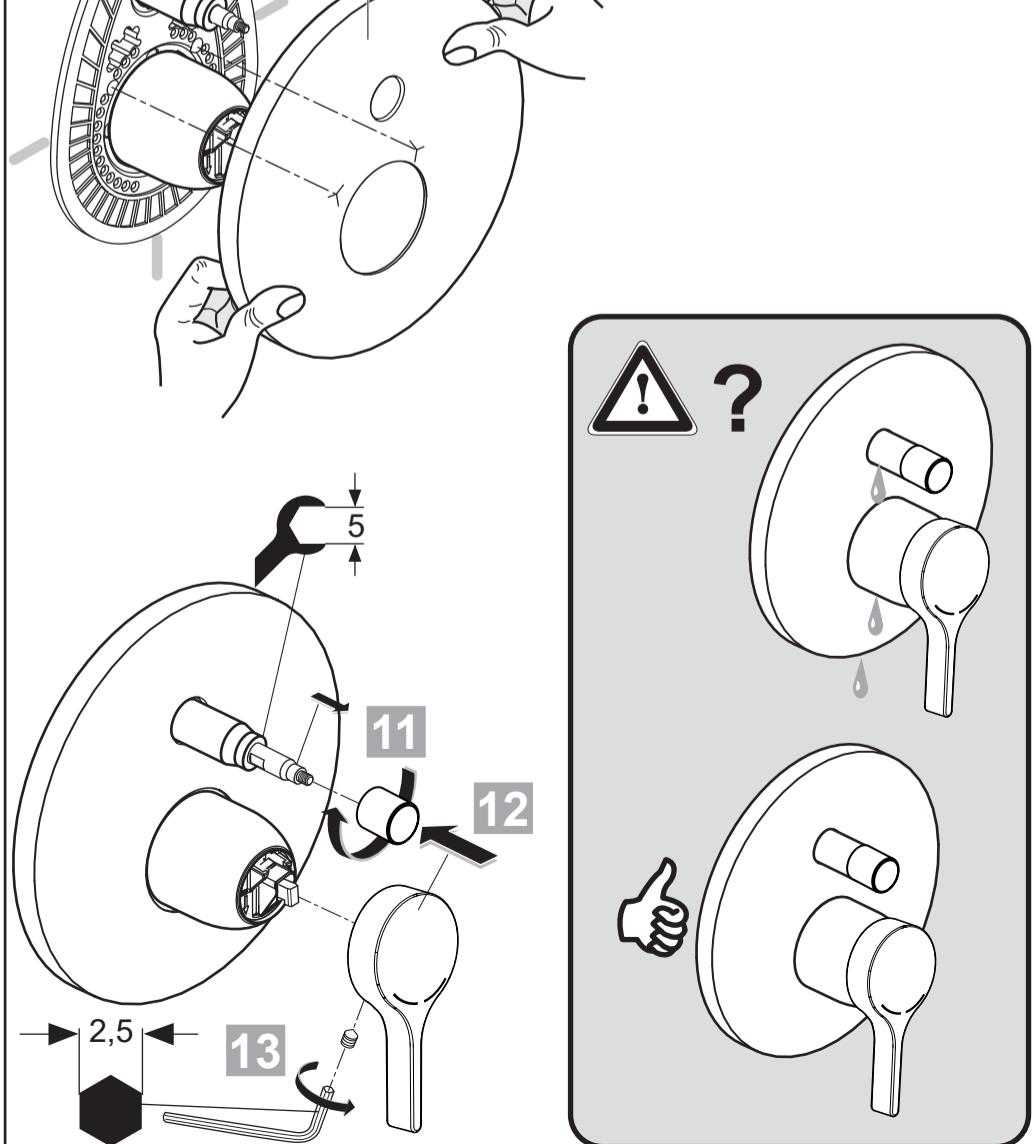

0,3 MPa 3 bar	50°C	16°C	0	1	2	3	4	5	6	7	8	9
			°C	°C	°C	°C	°C	°C	°C	°C	°C	°C
			49,5	49,5	48	46	42,5	41	37	33,5	31	28
65°C	16°C	65	65	63,5	60,5	57	53,5	49	44,5	39	34,5	
81°C	16°C	81	81	78,5	73	69	63,5	56	49	42,5	36