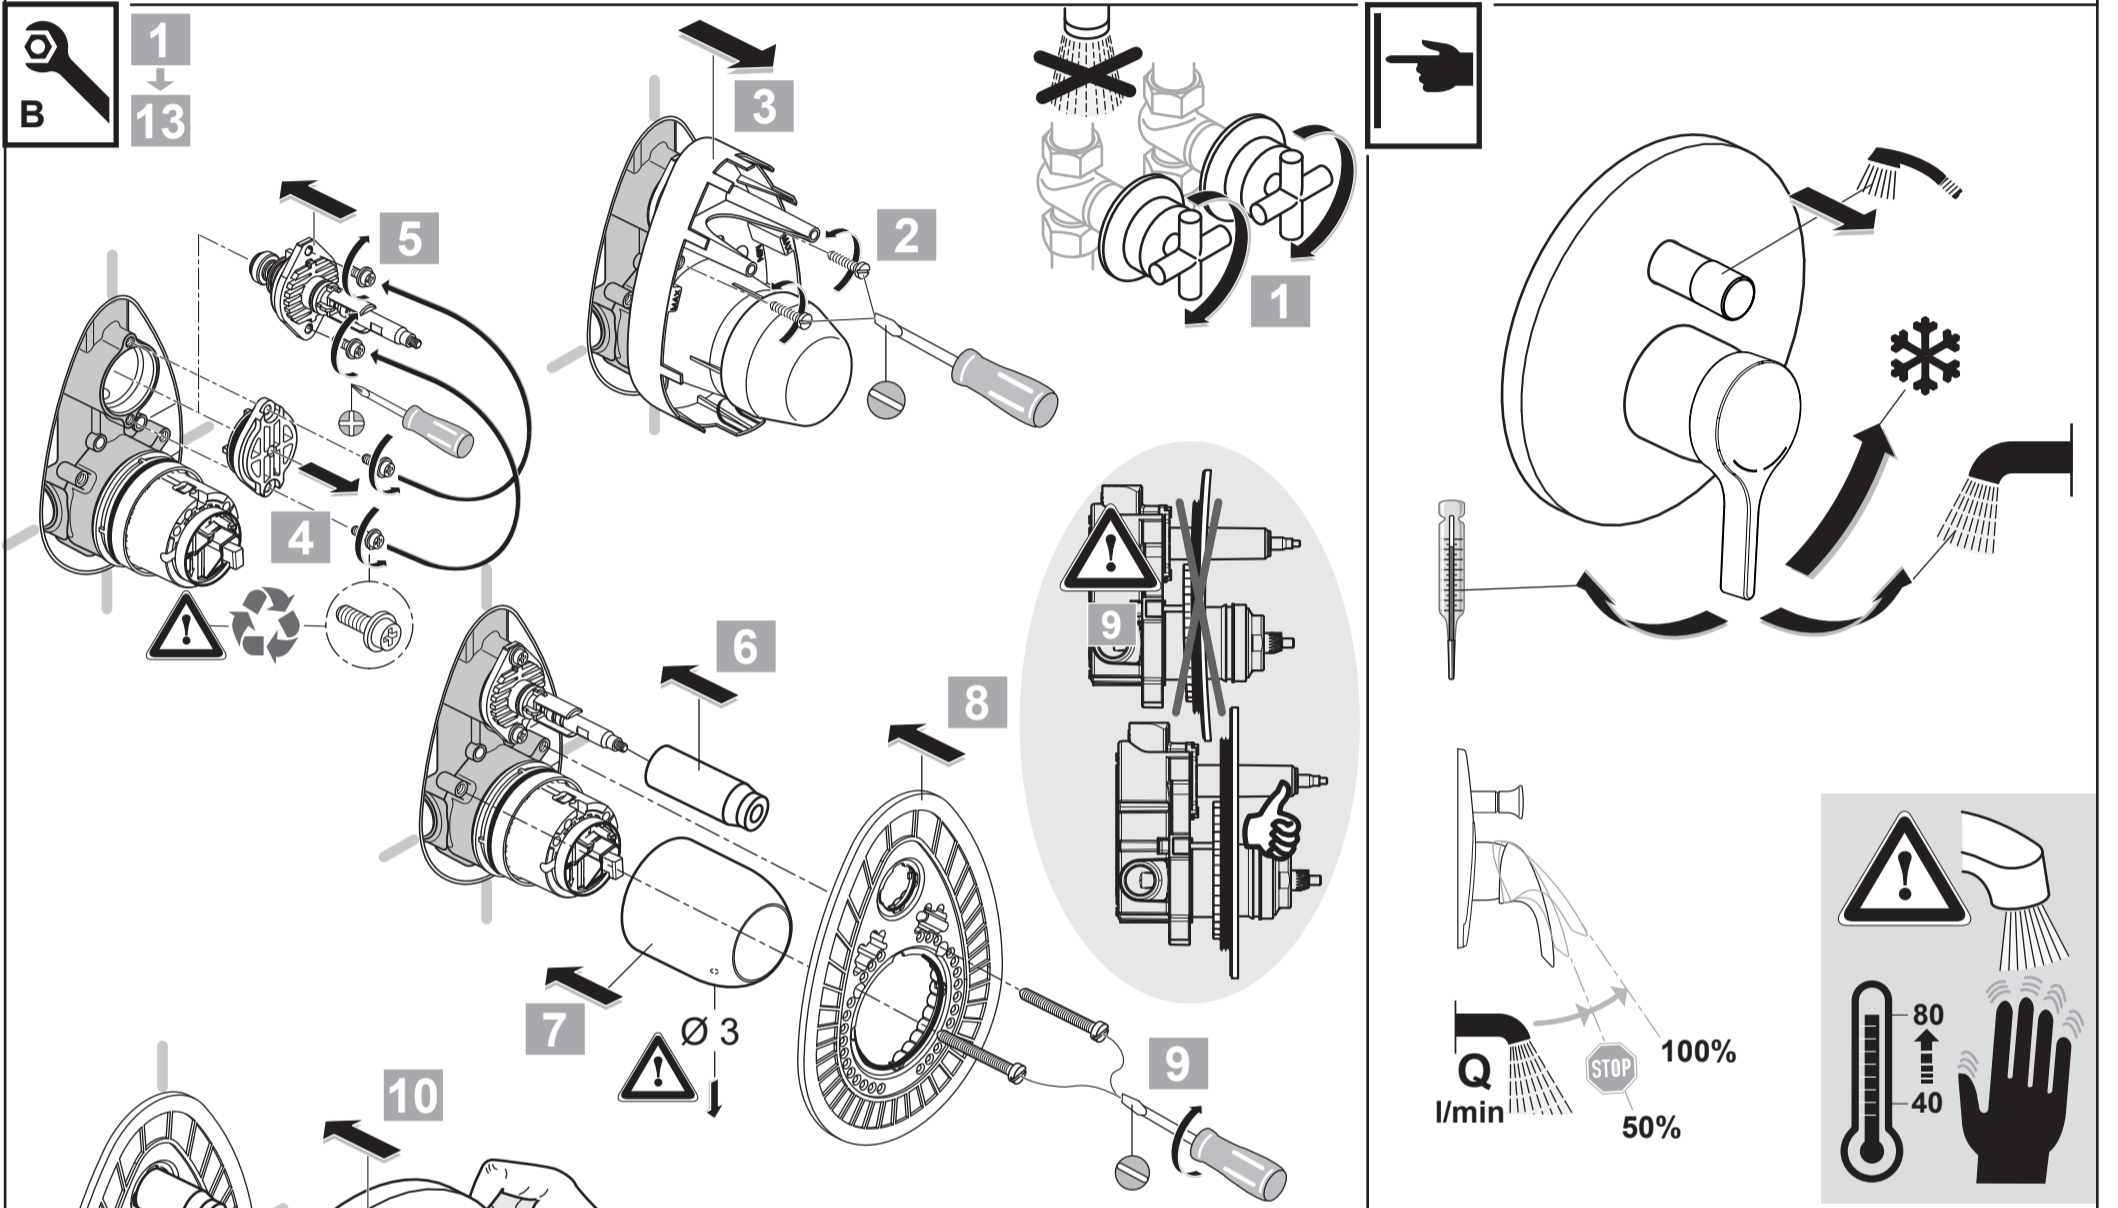

0,3 MPa 3 bar	50°C	16°C	0	1	2	3	4	5	6	7	8	9
			°C	°C	°C	°C	°C	°C	°C	°C	°C	°C
			49,5	49,5	48	46	42,5	41	37	33,5	31	28
65°C	16°C	65	65	63,5	60,5	57	53,5	49	44,5	39	34,5	
81°C	16°C	81	81	78,5	73	69	63,5	56	49	42,5	36