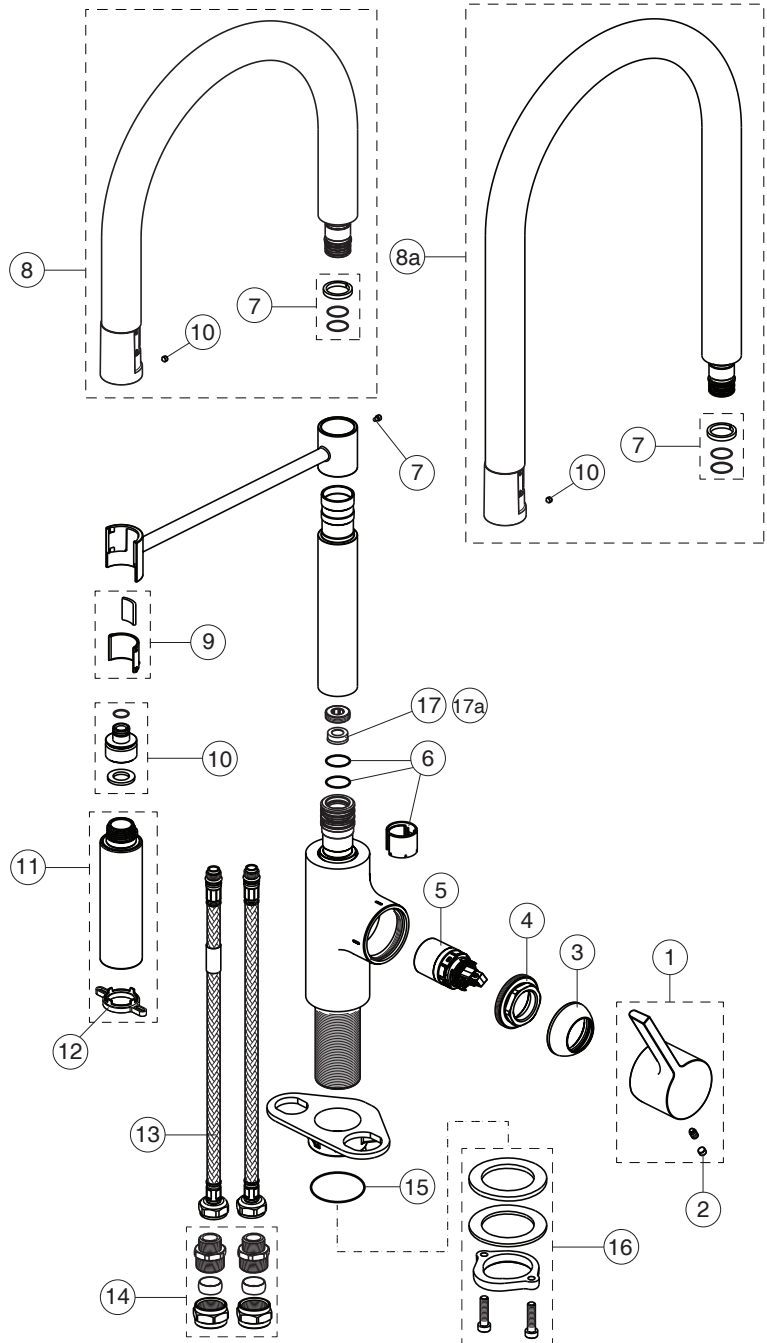

GUSTO

Ideal Standard

**BD417XX
BD472AA
BD550XX**

without connector:
BD417XX ; BD550XX
with connector:
BD472AA

BD421XX

For XX=Coverage-Designate:

**AA=chrome,GN=silver storm
A2=brushed gold,J4=sunset rose
A5=magnetic grey**

For Instance:

B961813AA for chrome

Pos.	Signify	Spare parts-Nr.	Quantity	Pos.	Signify	Spare parts-Nr.	Quantity
1	Lever	B961813XX	1 Set	14	Connector G3/8,Ø15-set	B960845NU***	1 Set
2	Rubber button	A963751NU	1 Pcs.	15	O-Ring Ø36.2x2.62	A962575NU	1 Pcs.
3	Cover cap	B961815XX	1 Pcs.	16	Connecting group	B960255NU	1 Set
4	Screw M41x1.5/M33x1.5	B961814NU	1 Pcs.	17	Flow regulator-8 l/min	B961941NU	1 Pcs.
5	Cartridge Ø28mm	A861397NU	1 Set	17a	Flow regulator-4 l/min	B961911NU**	1 Pcs.
6	Sealing set	B961582NU	1 Set				
7	Sealing set	B961910NU	1 Set				
8	Rubber spout	B961912XX	1 Set				
8a	Rubber spout	B961909XX	1 Set (for BD421XX)				
9	Magnet-compl.	B961908NU	1 Set				
10	Nipple-compl.	B961907NU	1 Set				
11	Handspray	B961905AA	1 Pcs.				
12	Key	B961906NU	1 Pcs.				
13	Flex hose G3/8 /L445mm	A963600NU	1 Pcs.				

for BD550XX *for BD472XX