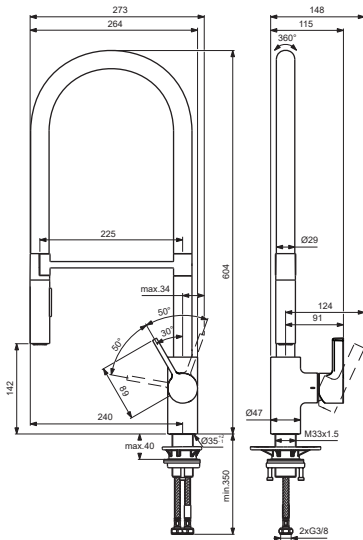

GUSTO

Ideal Standard

**BD417XX
BD472AA
BD550XX**

without connector:
BD417XX ; BD550XX
with connector:
BD472AA

BD421XX

For XX=Coverage-Designate:

**AA=chrome,GN=silver storm
A2=brushed gold,J4=sunset rose
A5=magnetic grey**

For Instance:

B961813AA for chrome

Pos.	Signify	Spare parts-Nr.	Quantity	Pos.	Signify	Spare parts-Nr.	Quantity
1	Lever	B961813XX	1 Set	14	Connector G3/8,Ø15-set	B960845NU***	1 Set
2	Rubber button	A963751NU	1 Pcs.	15	O-Ring Ø36.2x2.62	A962575NU	1 Pcs.
3	Cover cap	B961815XX	1 Pcs.	16	Connecting group	B960255NU	1 Set
4	Screw M41x1.5/M33x1.5	B961814NU	1 Pcs.	17	Flow regulator-8 l/min	B961941NU	1 Pcs.
5	Cartridge Ø28mm	A861397NU	1 Set	17a	Flow regulator-4 l/min	B961911NU**	1 Pcs.
6	Sealing set	B961582NU	1 Set				
7	Sealing set	B961910NU	1 Set				
8	Rubber spout	B961912XX	1 Set				
8a	Rubber spout	B961909XX	1 Set (for BD421XX)				
9	Magnet-compl.	B961908NU	1 Set				
10	Nipple-compl.	B961907NU	1 Set				
11	Handspray	B961905AA	1 Pcs.				
12	Key	B961906NU	1 Pcs.				
13	Flex hose G3/8 /L445mm	A963600NU	1 Pcs.				

for BD550XX *for BD472XX