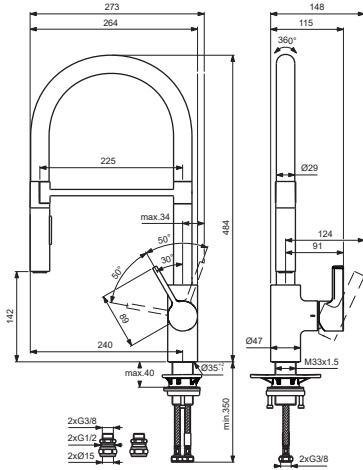

GUSTO

Ideal Standard

**BD417XX
BD472AA
BD550XX**

without connector:
BD417XX ; BD550XX
with connector:
BD472AA

BD421XX

For XX=Coverage-Designate:

**AA=chrome,GN=silver storm
A2=brushed gold,J4=sunset rose
A5=magnetic grey**

For Instance:

B961813AA for chrome

Pos.	Signify	Spare parts-Nr.	Quantity	Pos.	Signify	Spare parts-Nr.	Quantity
1	Lever	B961813XX	1 Set	14	Connector G3/8,Ø15-set	B960845NU***	1 Set
2	Rubber button	A963751NU	1 Pcs.	15	O-Ring Ø36.2x2.62	A962575NU	1 Pcs.
3	Cover cap	B961815XX	1 Pcs.	16	Connecting group	B960255NU	1 Set
4	Screw M41x1.5/M33x1.5	B961814NU	1 Pcs.	17	Flow regulator-8 l/min	B961941NU	1 Pcs.
5	Cartridge Ø28mm	A861397NU	1 Set	17a	Flow regulator-4 l/min	B961911NU**	1 Pcs.
6	Sealing set	B961582NU	1 Set				
7	Sealing set	B961910NU	1 Set				
8	Rubber spout	B961912XX	1 Set				
8a	Rubber spout	B961909XX	1 Set (for BD421XX)				
9	Magnet-compl.	B961908NU	1 Set				
10	Nipple-compl.	B961907NU	1 Set				
11	Handspray	B961905AA	1 Pcs.				
12	Key	B961906NU	1 Pcs.				
13	Flex hose G3/8 /L445mm	A963600NU	1 Pcs.				

for BD550XX *for BD472XX