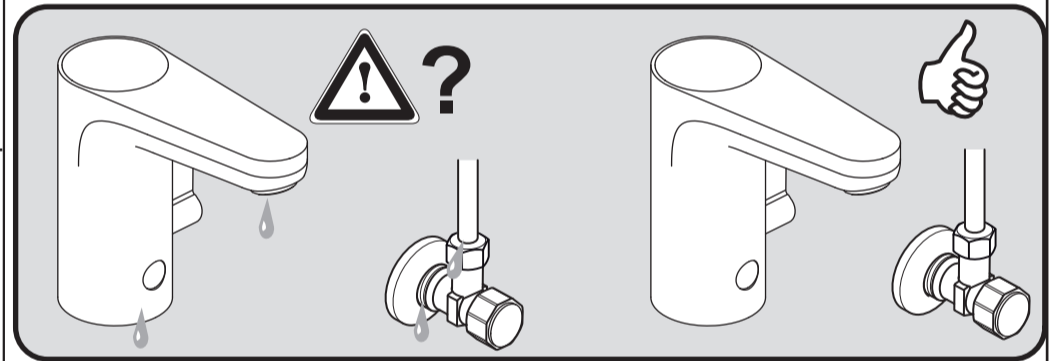

**Ideal Standard**

**CERAPLUS**  
 A 6143 .. A 6144 ..

1124 / A 868 917 R1  
 Made in Germany

**A6143**  
 6V Lithium  
 CR-P2

**A6144**

Model No.  
 (B120A-065092-I)

Ideal Standard International NV  
 Corporate Village – Gent Building  
 Da Vincilaan 2  
 1935 Zaventem  
 Belgium  
<https://www.idealstandard.com>