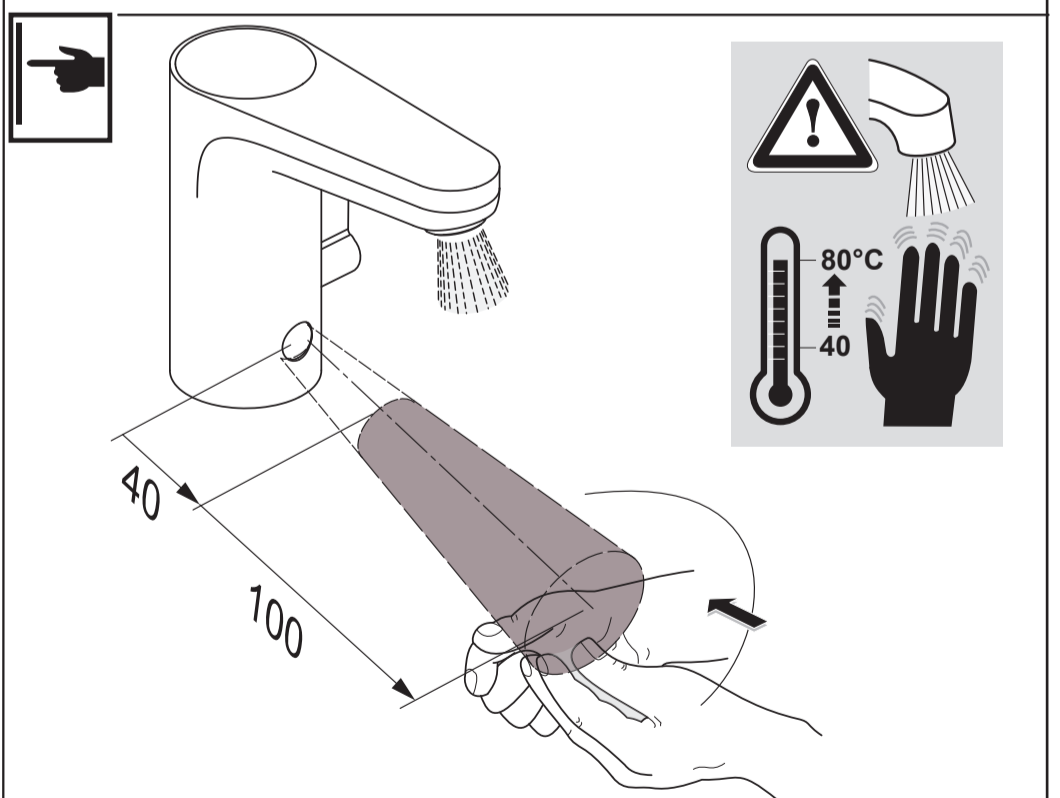

**Ideal Standard**

**CERAPLUS**  
 A 6143 .. A 6144 ..

1124 / A 868 917 R1  
 Made in Germany

**A6143**  
 6V Lithium  
 CR-P2

**A6144**

Model No.  
 (B120A-065092-I)

Ideal Standard International NV  
 Corporate Village – Gent Building  
 Da Vincilaan 2  
 1935 Zaventem  
 Belgium  
<https://www.idealstandard.com>