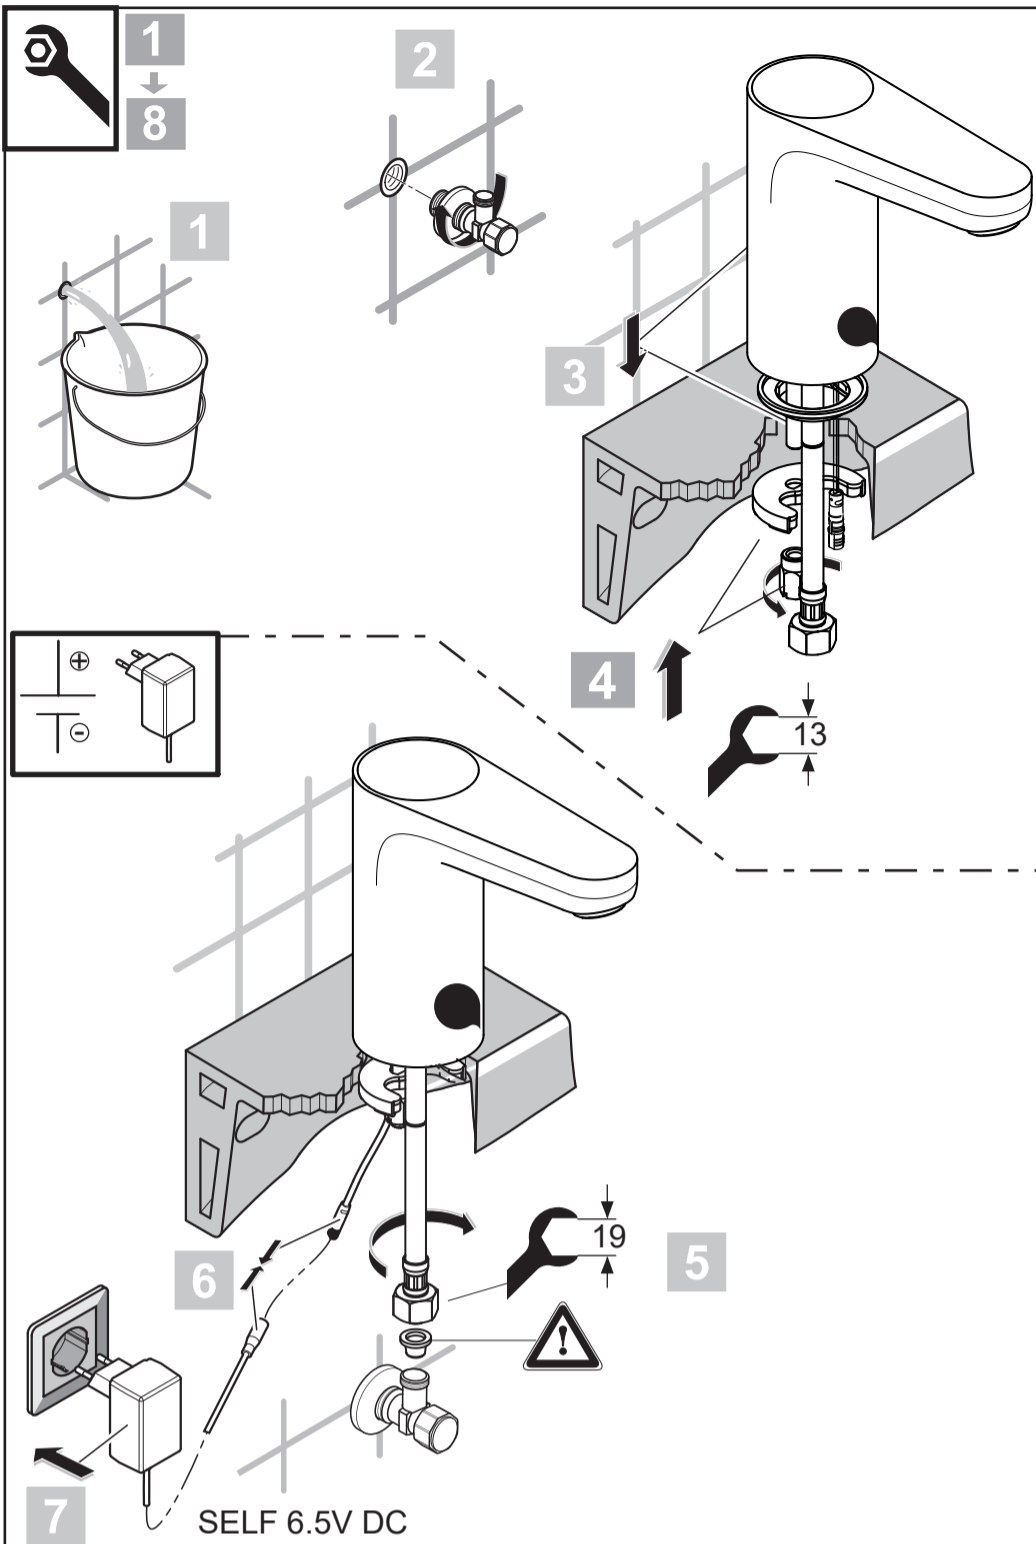

**Ideal Standard**

**CERAPLUS**  
 A 6143 .. A 6144 ..

1124 / A 868 917 R1  
 Made in Germany

**A6143**  
 6V Lithium  
 CR-P2

**A6144**

Model No.  
 (B120A-065092-I)

Ideal Standard International NV  
 Corporate Village – Gent Building  
 Da Vincilaan 2  
 1935 Zaventem  
 Belgium  
<https://www.idealstandard.com>