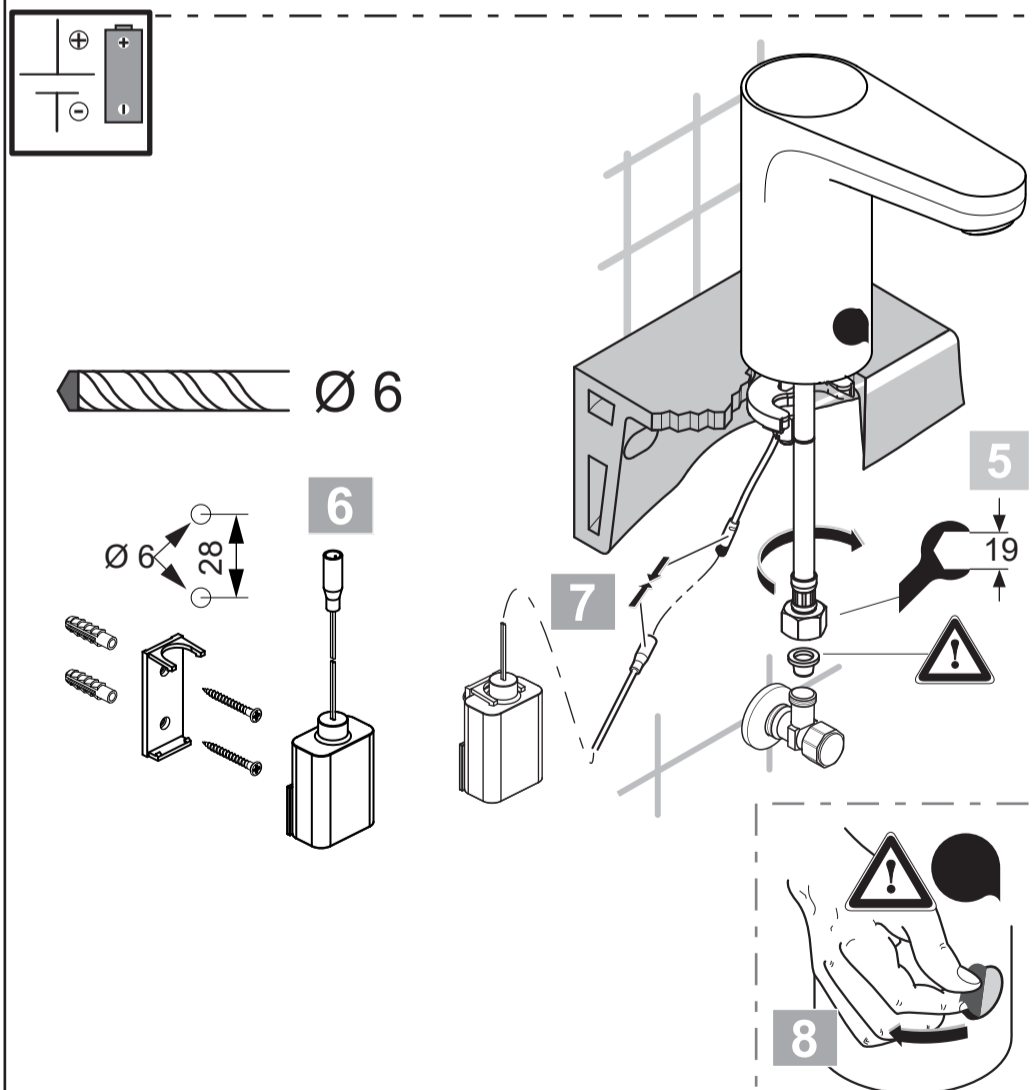

**Ideal Standard**

**CERAPLUS**  
 A 6143 .. A 6144 ..

1124 / A 868 917 R1  
 Made in Germany

**A6143**  
 6V Lithium  
 CR-P2

**A6144**

Model No.  
 (B120A-065092-I)

Ideal Standard International NV  
 Corporate Village – Gent Building  
 Da Vincilaan 2  
 1935 Zaventem  
 Belgium  
<https://www.idealstandard.com>