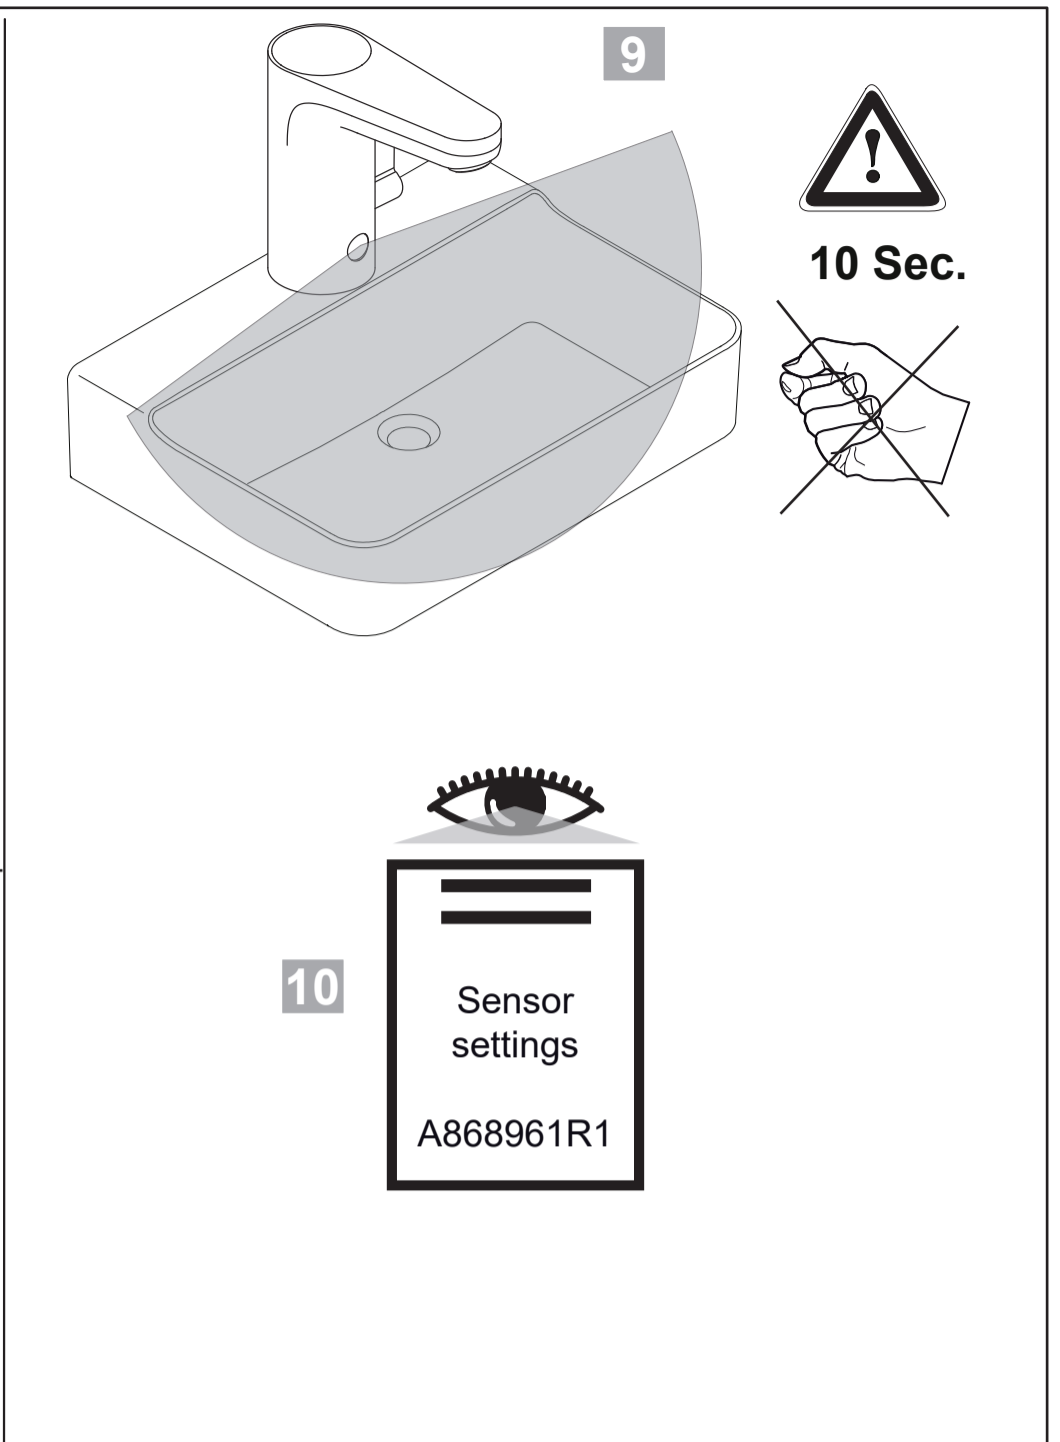

**Ideal Standard**

**CERAPLUS**  
 A 6143 .. A 6144 ..

1124 / A 868 917 R1  
 Made in Germany

**A6143**  
 6V Lithium  
 CR-P2

**A6144**

Model No.  
 (B120A-065092-I)

Ideal Standard International NV  
 Corporate Village – Gent Building  
 Da Vincilaan 2  
 1935 Zaventem  
 Belgium  
<https://www.idealstandard.com>