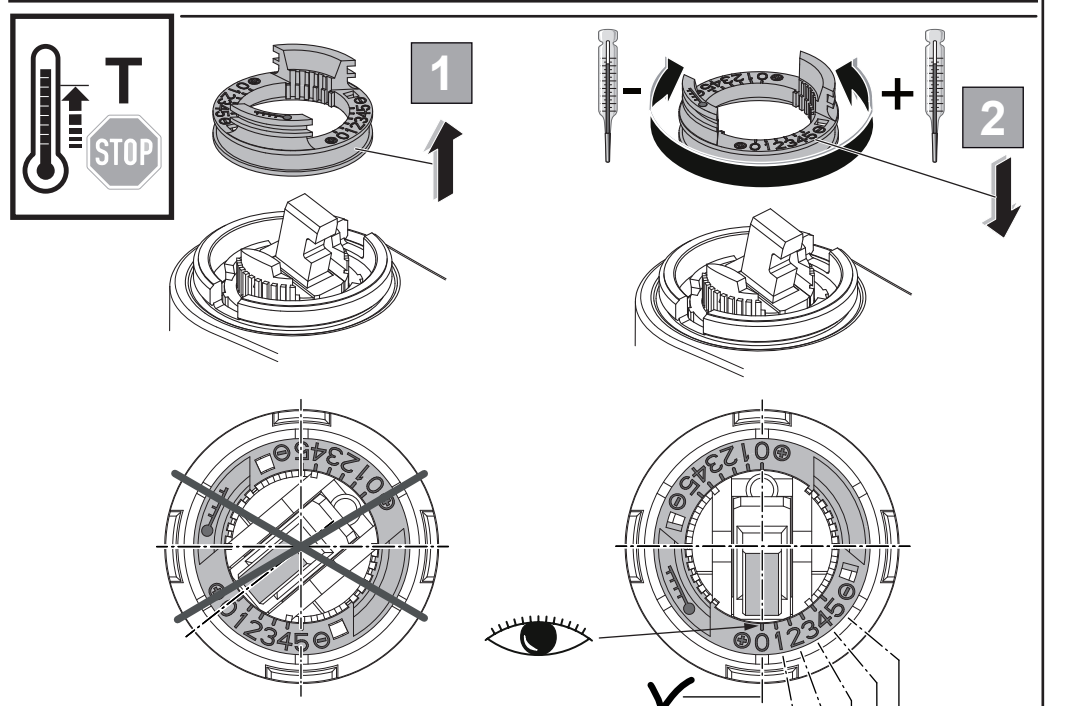

P			0	1	2	3	4	5
			°C	°C	°C	°C	°C	°C
50°C	15°C		50	49	44	40	35	33
65°C	15°C		65	63	57	50	44	40
85°C	15°C		85	83	74	64	56	50