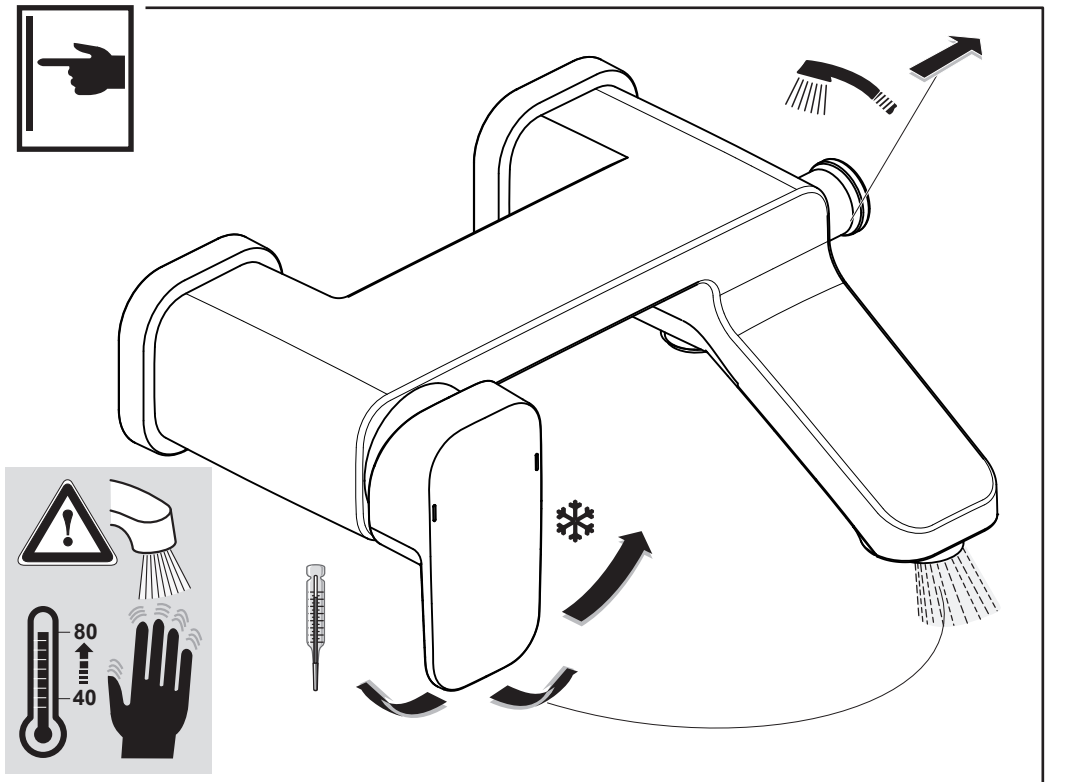

Ideal Standard

TONIC II

A 6337 .. A 6338 ..

0121 / A 868 803
 Made in Germany

A 6338 ..

A 6337 ..

Ideal Standard International NV
 Corporate Village - Gent Building
 Da Vincilaan 2
 1935 Zaventem
 Belgium

www.idealstandardinternational.com