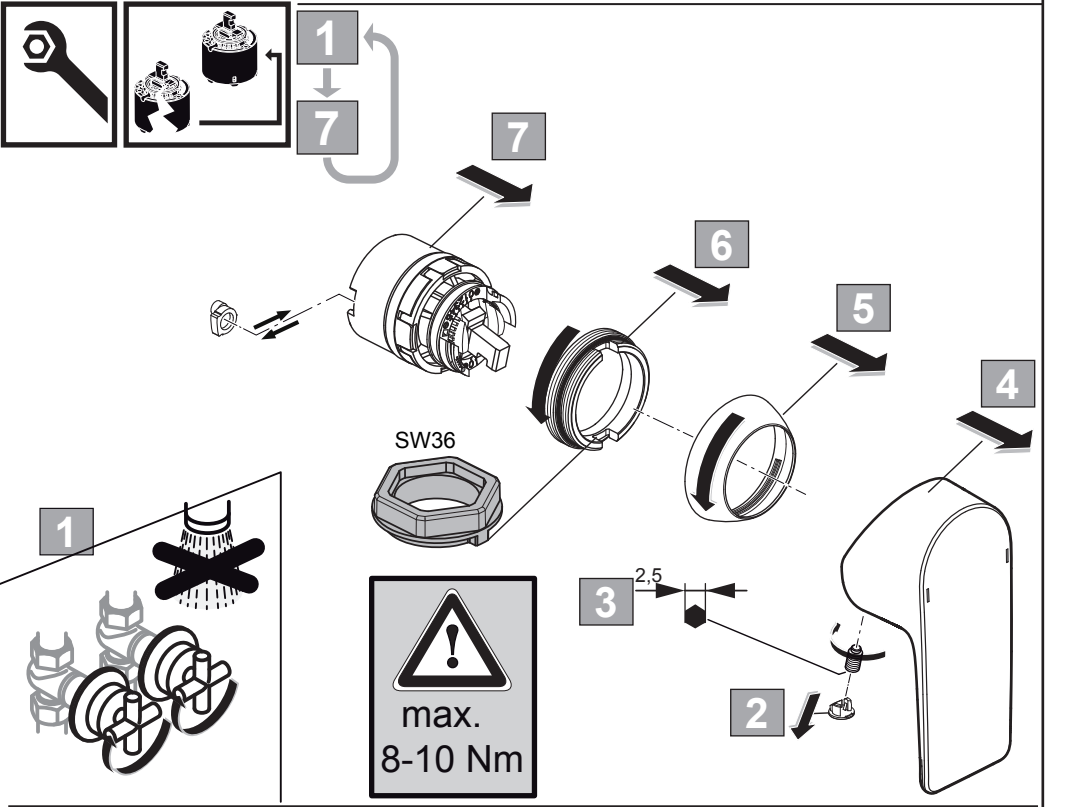

Ideal Standard

TONIC II

A 6337 .. A 6338 ..

0121 / A 868 803
 Made in Germany

A 6338 ..

A 6337 ..

Ideal Standard International NV
 Corporate Village - Gent Building
 Da Vincilaan 2
 1935 Zaventem
 Belgium

www.idealstandardinternational.com