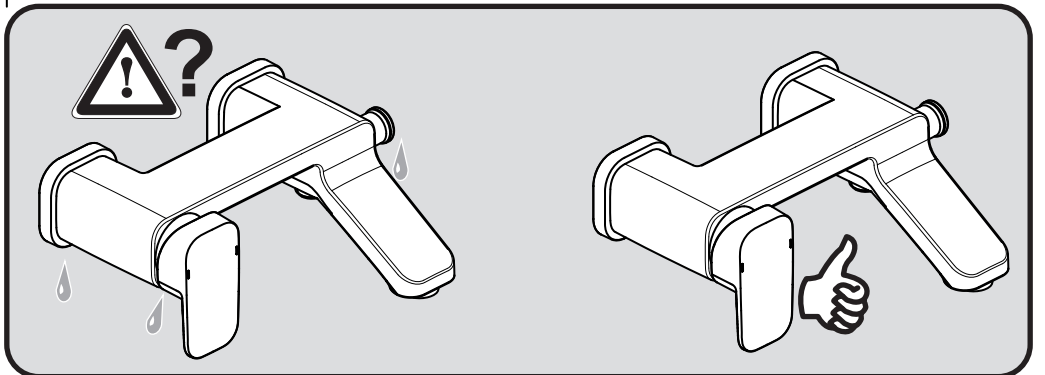

Ideal Standard

TONIC II

A 6337 .. A 6338 ..

0121 / A 868 803
 Made in Germany

A 6338 ..

A 6337 ..

Ideal Standard International NV
 Corporate Village - Gent Building
 Da Vincilaan 2
 1935 Zaventem
 Belgium

www.idealstandardinternational.com