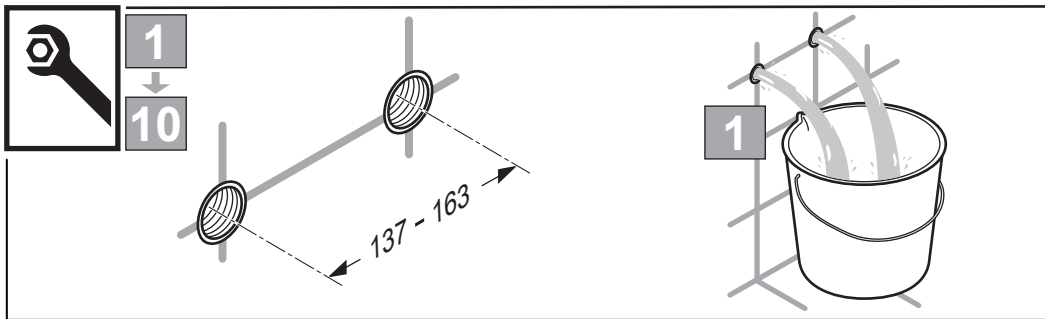

Ideal Standard

TONIC II

A 6337 .. A 6338 ..

0121 / A 868 803
 Made in Germany

A 6338 ..

A 6337 ..

Ideal Standard International NV
 Corporate Village - Gent Building
 Da Vincilaan 2
 1935 Zaventem
 Belgium

www.idealstandardinternational.com