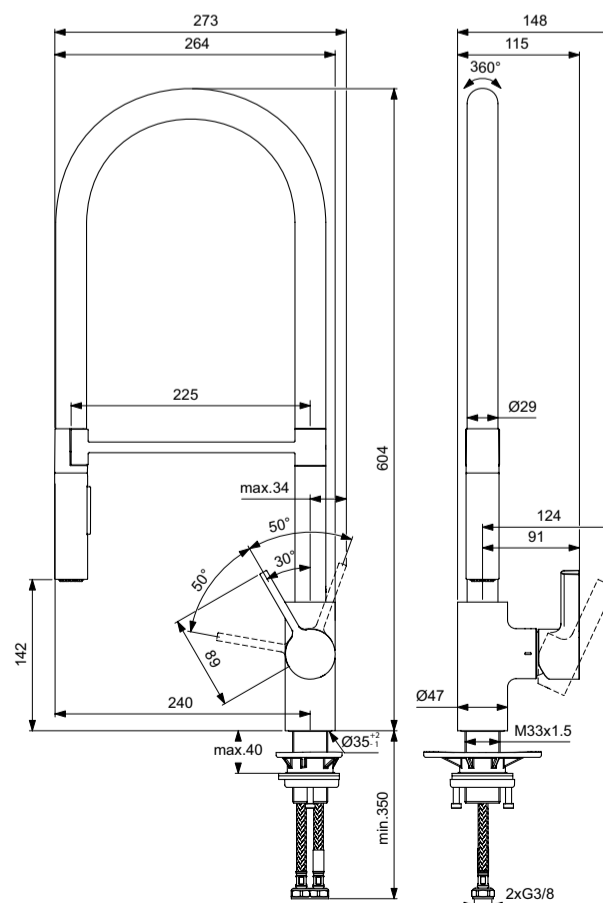

Ideal Standard International NV
Corporate Village – Gent Building
Da Vincilaan 2
1935 Zaventem
Belgium
<http://www.idealstandardinternational.com>