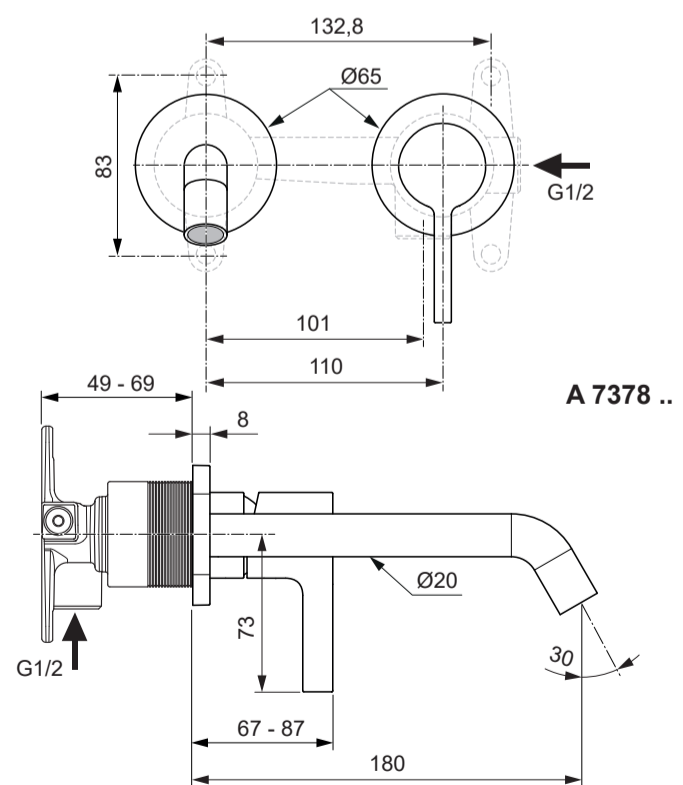

Ideal Standard International NV
Corporate Village - Gent Building
Da Vincilaan 2
1935 Zaventem
Belgium

www.idealstandardinternational.com