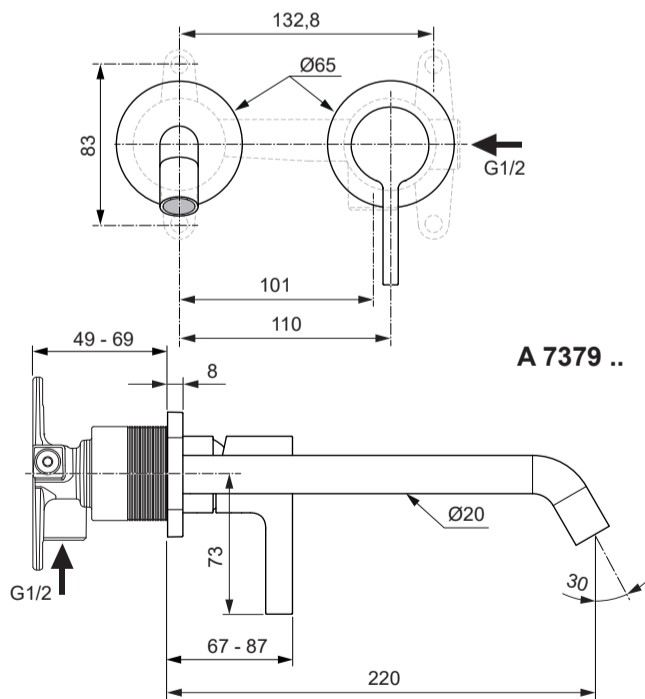

Ideal Standard International NV
Corporate Village - Gent Building
Da Vincilaan 2
1935 Zaventem
Belgium

www.idealstandardinternational.com