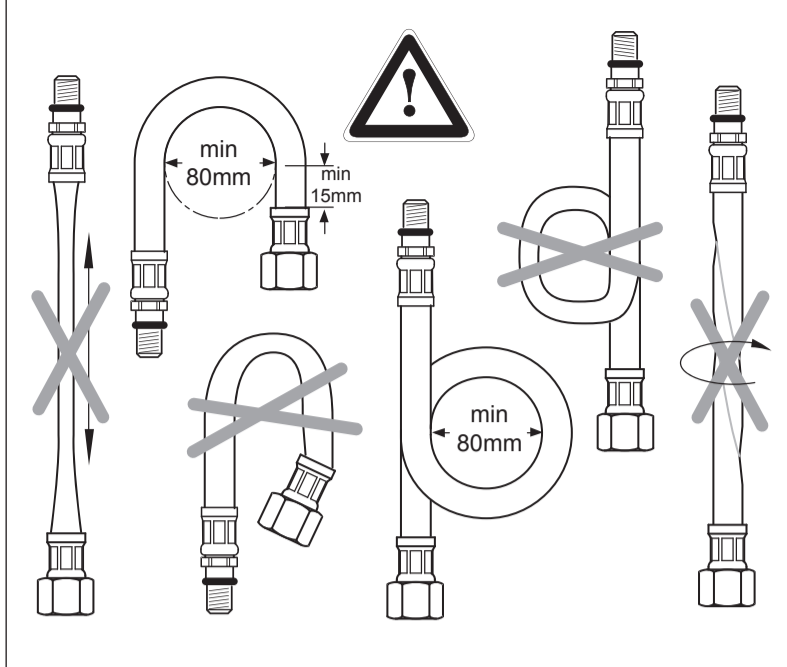

Ideal Standard

Joy

BC 788 ..

1120 / A 868 632

Ideal Standard International NV
 Corporate Village - Gent Building
 Da Vincilaan 2
 1935 Zaventem
 Belgium

www.idealstandardinternational.com

| | | | | | | | | | |
|--|----------|-----|--|---------|--|----|--|----------|---------|
| | P | bar | | MAX. 10 | | 5 | | Q | (3 bar) |
| | T | °C | | MAX. 80 | | 65 | | | l/min |
| | | | | | | 55 | | | 14 |