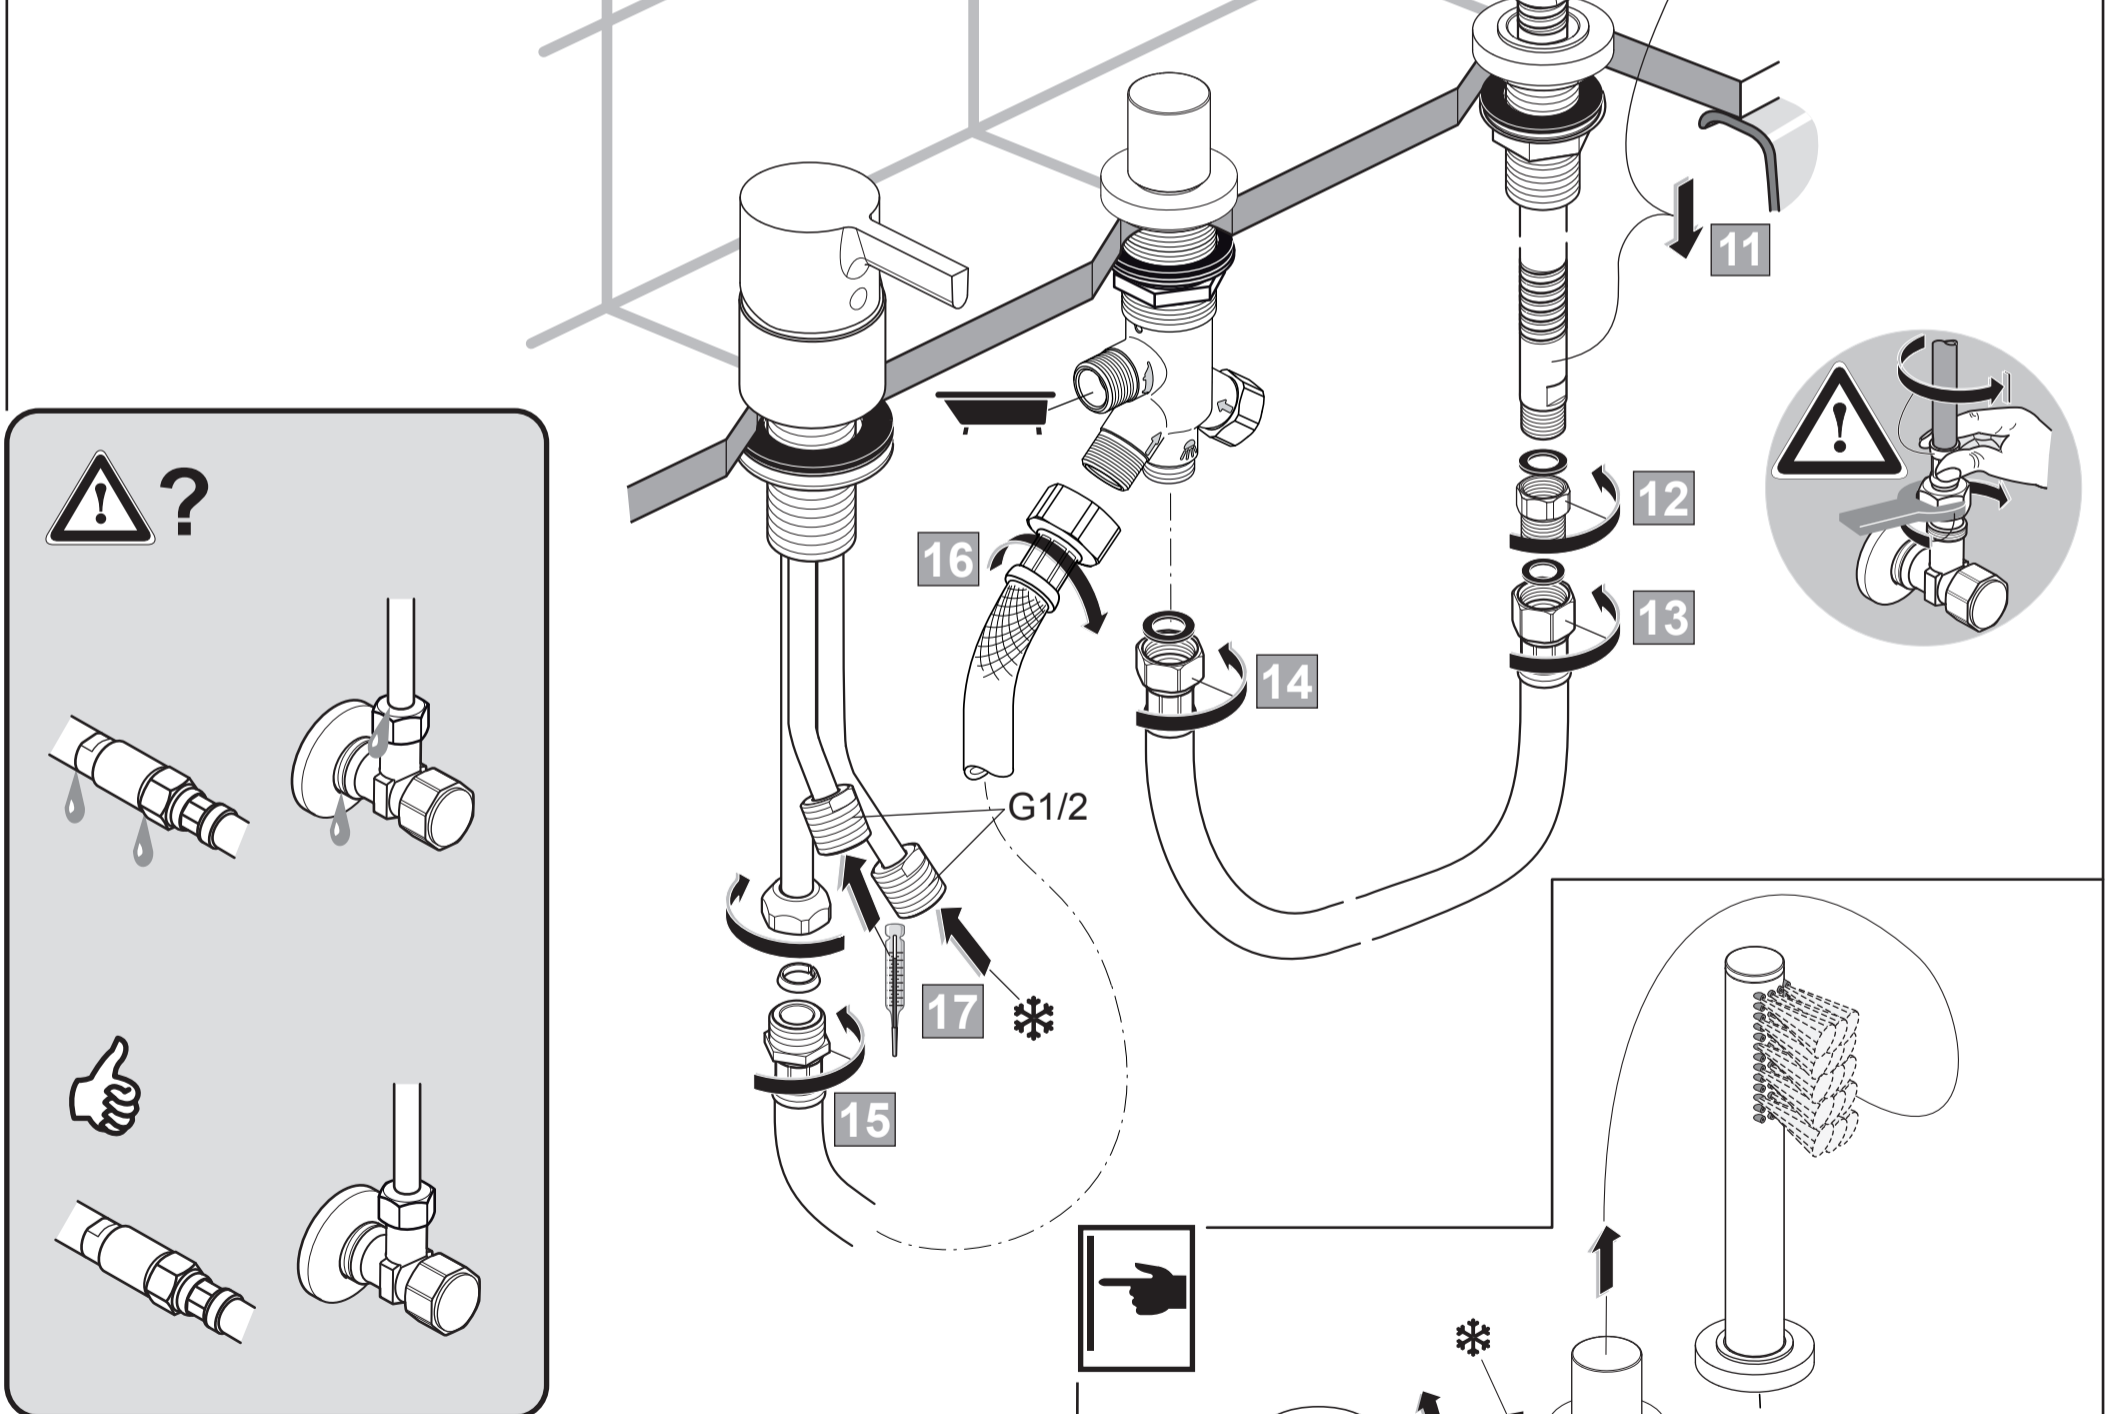

Ideal Standard

Joy

BC 788 ..

1120 / A 868 632

Ideal Standard International NV
 Corporate Village - Gent Building
 Da Vincilaan 2
 1935 Zaventem
 Belgium

www.idealstandardinternational.com

| | | | | | | | | | |
|--|----------|-----|--|---------|--|----|--|----------|---------|
| | P | bar | | MAX. 10 | | 5 | | Q | (3 bar) |
| | T | °C | | MAX. 80 | | 65 | | | l/min |
| | | | | | | 55 | | | 14 |