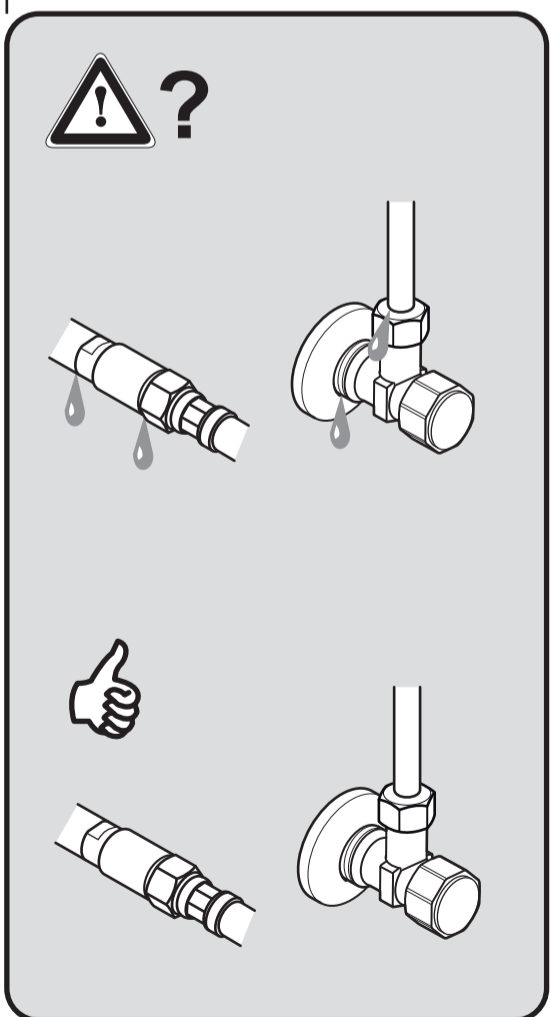

Ideal Standard

Joy

BC 788 ..

1120 / A 868 632

Ideal Standard International NV
 Corporate Village - Gent Building
 Da Vincilaan 2
 1935 Zaventem
 Belgium

www.idealstandardinternational.com

| | | | | | | | | | |
|--|----------|-----|--|---------|--|----|--|----------|---------|
| | P | bar | | MAX. 10 | | 5 | | Q | (3 bar) |
| | T | °C | | MAX. 80 | | 65 | | | l/min |
| | | | | | | 55 | | | 14 |