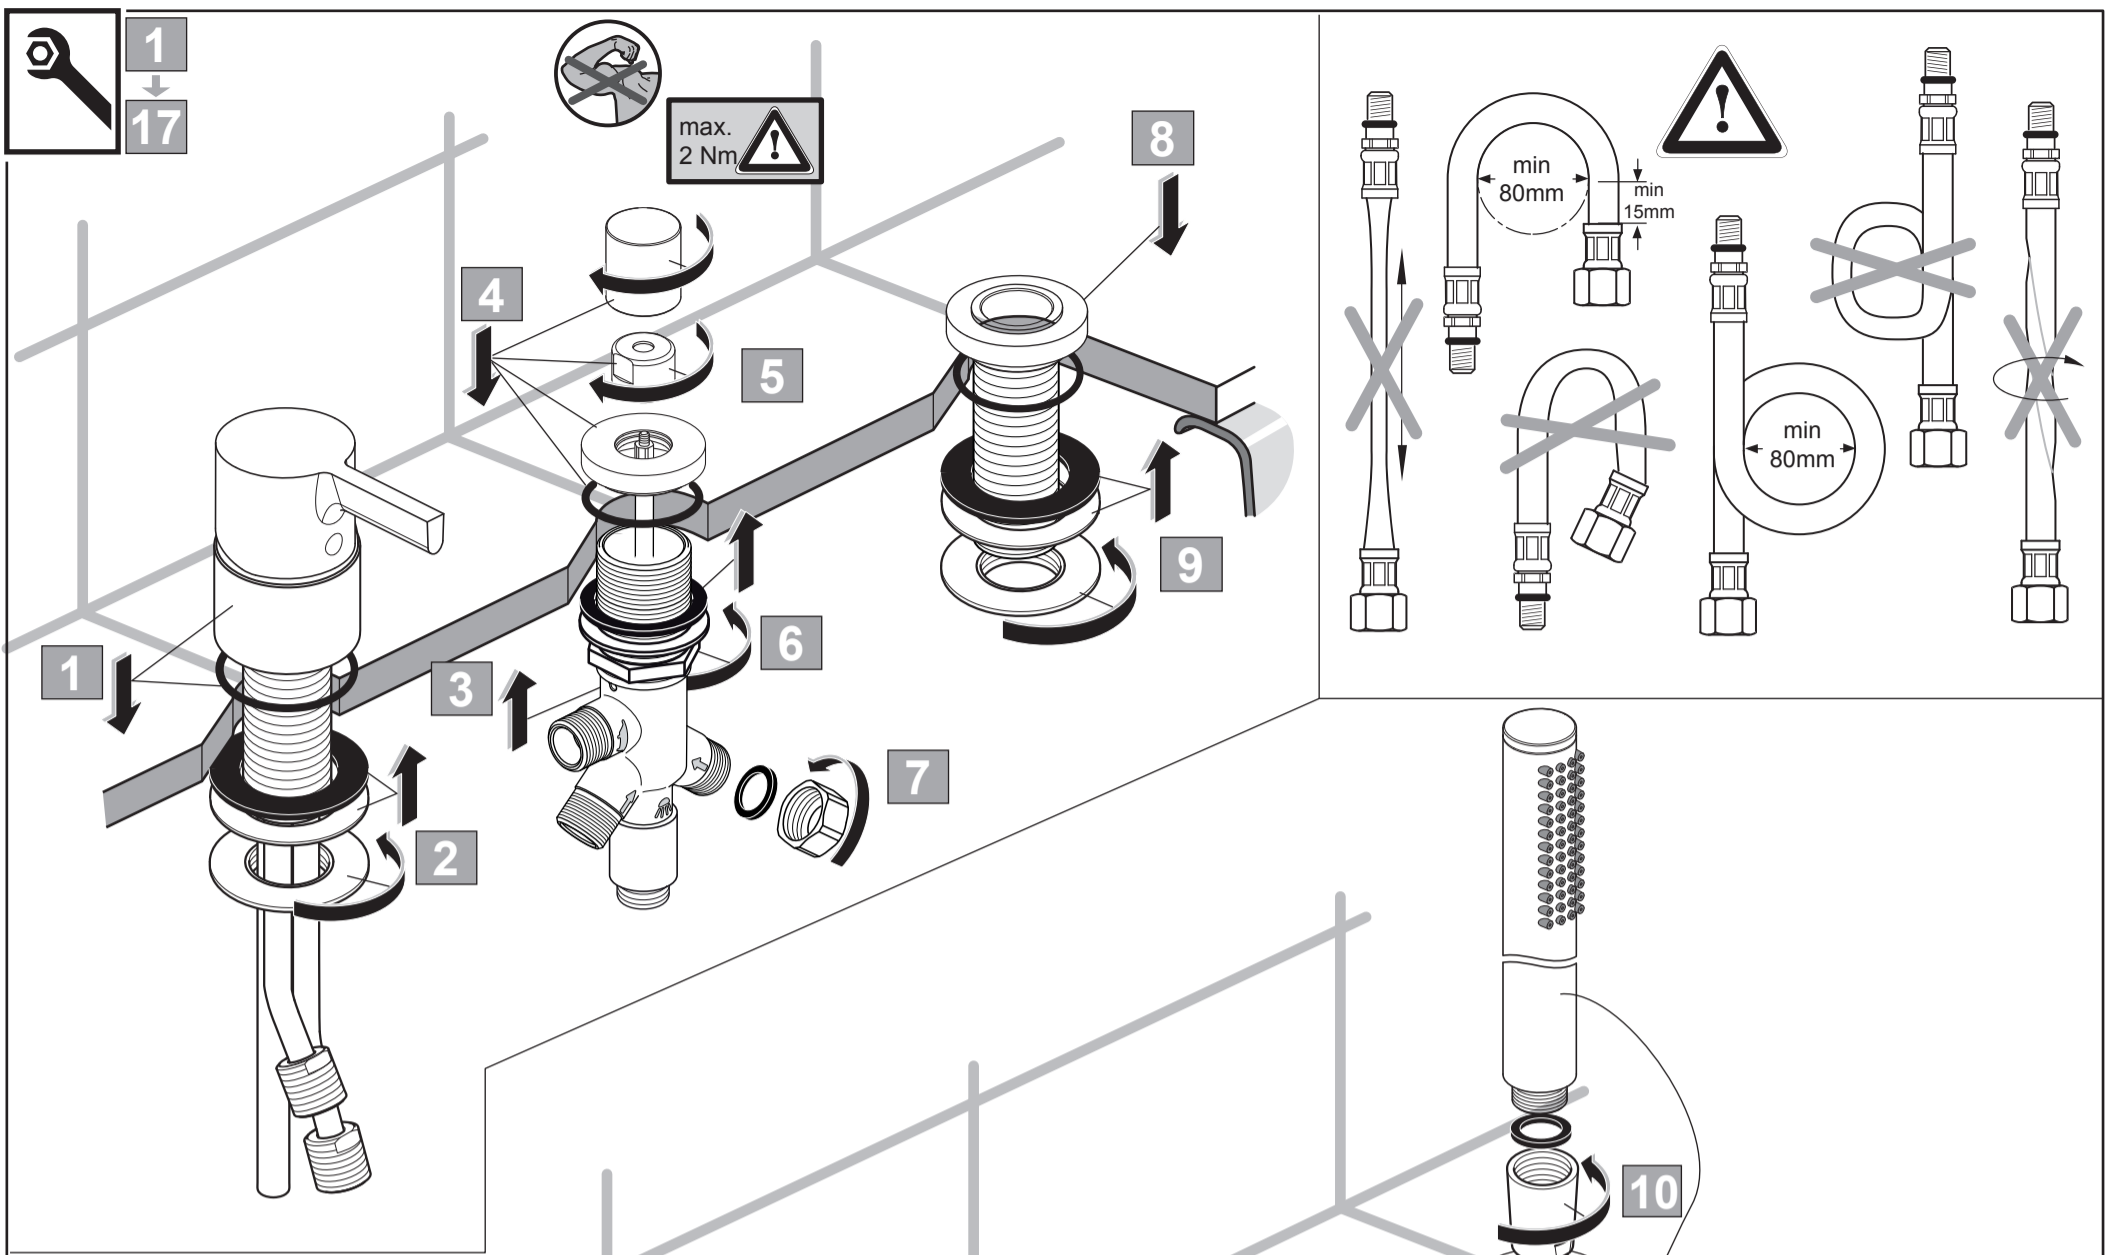

Ideal Standard

Joy

BC 788 ..

1120 / A 868 632

Ideal Standard International NV
 Corporate Village - Gent Building
 Da Vincilaan 2
 1935 Zaventem
 Belgium

www.idealstandardinternational.com

| | | | | | | | | | |
|--|----------|-----|--|---------|--|----|--|----------|---------|
| | P | bar | | MAX. 10 | | 5 | | Q | (3 bar) |
| | T | °C | | MAX. 80 | | 65 | | | l/min |
| | | | | | | 55 | | | 14 |