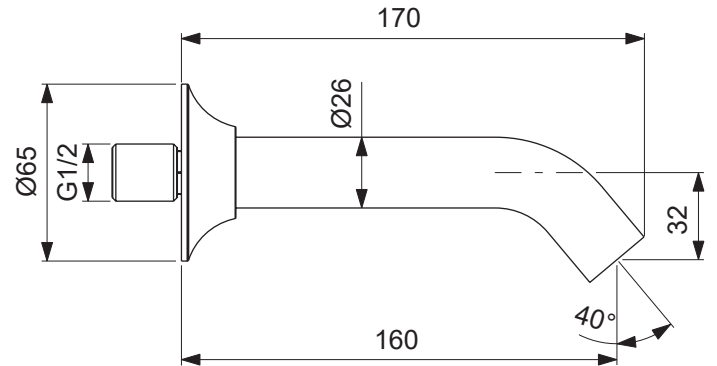

BD672XX

For XX:
 AA=chrome
 GN=silver storm
 A2=brushed gold
 A5=magnetic grey

Pos.	Signify	Spare parts-Nr.	Quantity	Pos.	Signify	Spare parts-Nr.	Quantity
1	Connection nipple	A861437NU	1 Pcs.				
2	Rosette	B961933XX	1 Set				
3	Wall spout 160mm	A861450XX	1 Set				
4	Aerator cache M24x1	A962002NU	1 Pcs.				
5	Key for stream regulator	A960196NU*	1 Set				