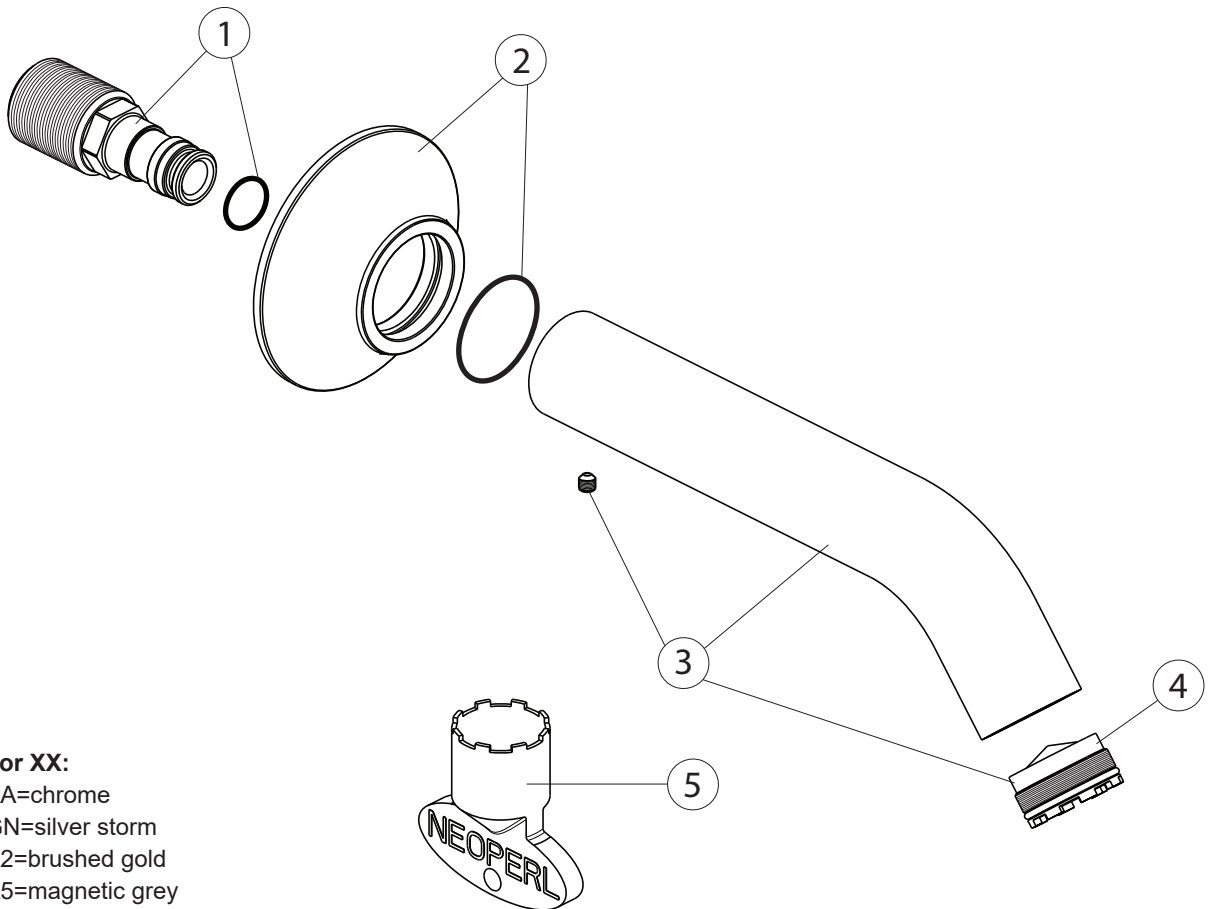

BD672XX

For XX:
 AA=chrome
 GN=silver storm
 A2=brushed gold
 A5=magnetic grey

Pos.	Signify	Spare parts-Nr.	Quantity	Pos.	Signify	Spare parts-Nr.	Quantity
1	Connection nipple	A861437NU	1 Pcs.				
2	Rosette	B961933XX	1 Set				
3	Wall spout 160mm	A861450XX	1 Set				
4	Aerator cache M24x1	A962002NU	1 Pcs.				
5	Key for stream regulator	A960196NU*	1 Set				