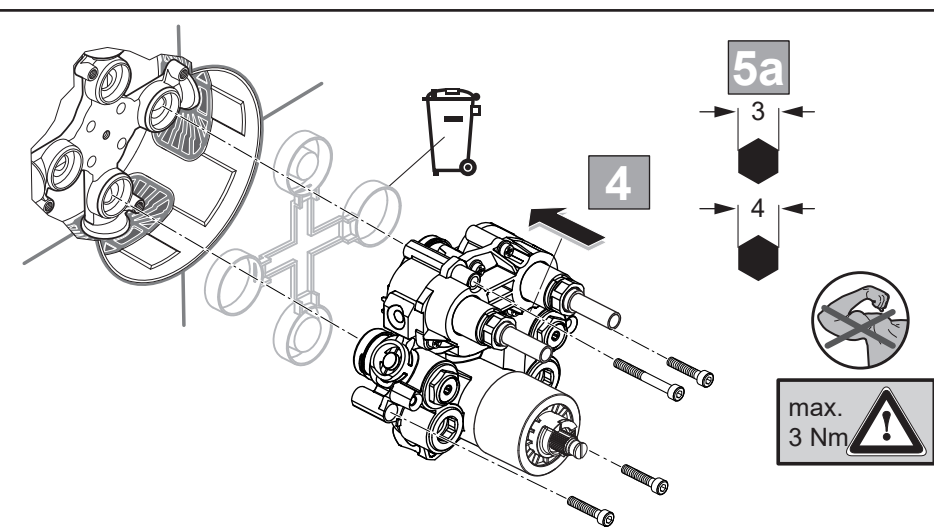

Ideal Standard

CERATHERM NAVIGO
A 7894 ..

1024 / A 869 084
 Made in Germany

Ideal Standard International NV
 Corporate Village – Gent Building
 Da Vincilaan 2
 1935 Zaventem
 Belgium
<https://www.idealstandard.com>