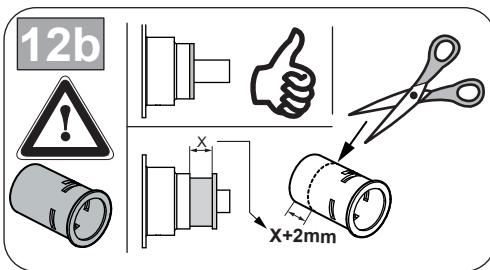

Ideal Standard

CERATHERM NAVIGO
A 7894 ..

1024 / A 869 084
 Made in Germany

Ideal Standard International NV
 Corporate Village – Gent Building
 Da Vincilaan 2
 1935 Zaventem
 Belgium
<https://www.idealstandard.com>