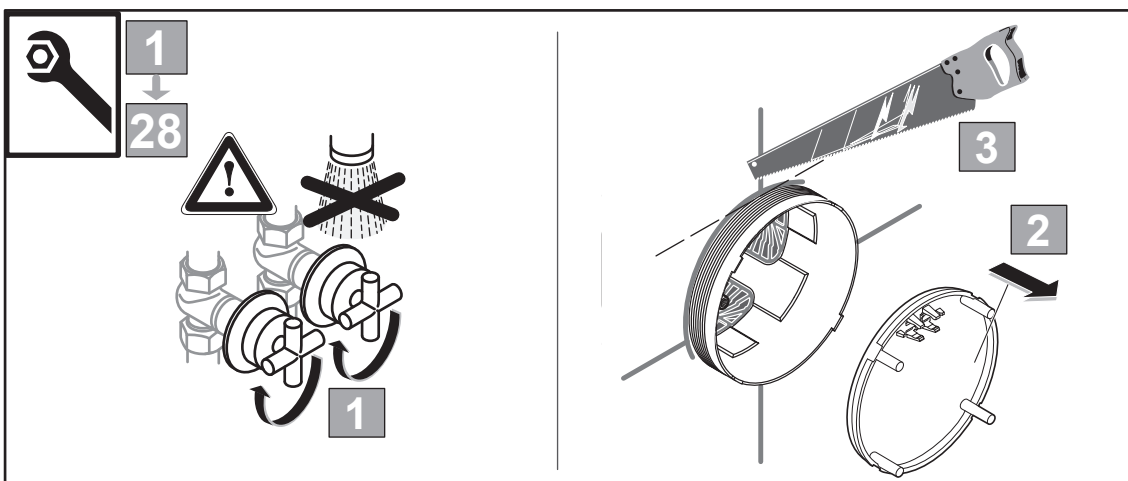

Ideal Standard

CERATHERM NAVIGO
A 7894 ..

1024 / A 869 084
 Made in Germany

Ideal Standard International NV
 Corporate Village – Gent Building
 Da Vincilaan 2
 1935 Zaventem
 Belgium
<https://www.idealstandard.com>