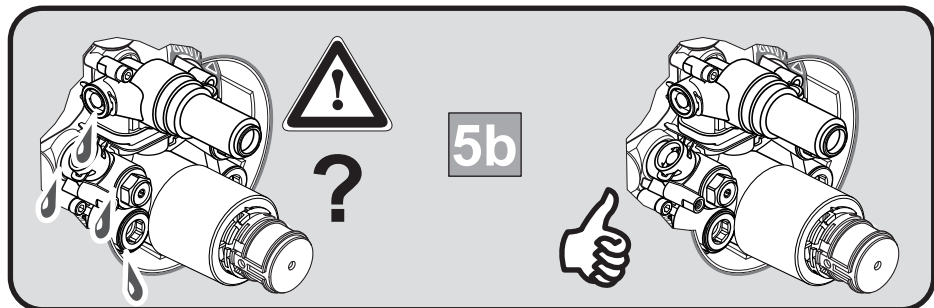

Ideal Standard

CERATHERM NAVIGO
A 7894 ..

1024 / A 869 084
 Made in Germany

Ideal Standard International NV
 Corporate Village – Gent Building
 Da Vincilaan 2
 1935 Zaventem
 Belgium
<https://www.idealstandard.com>