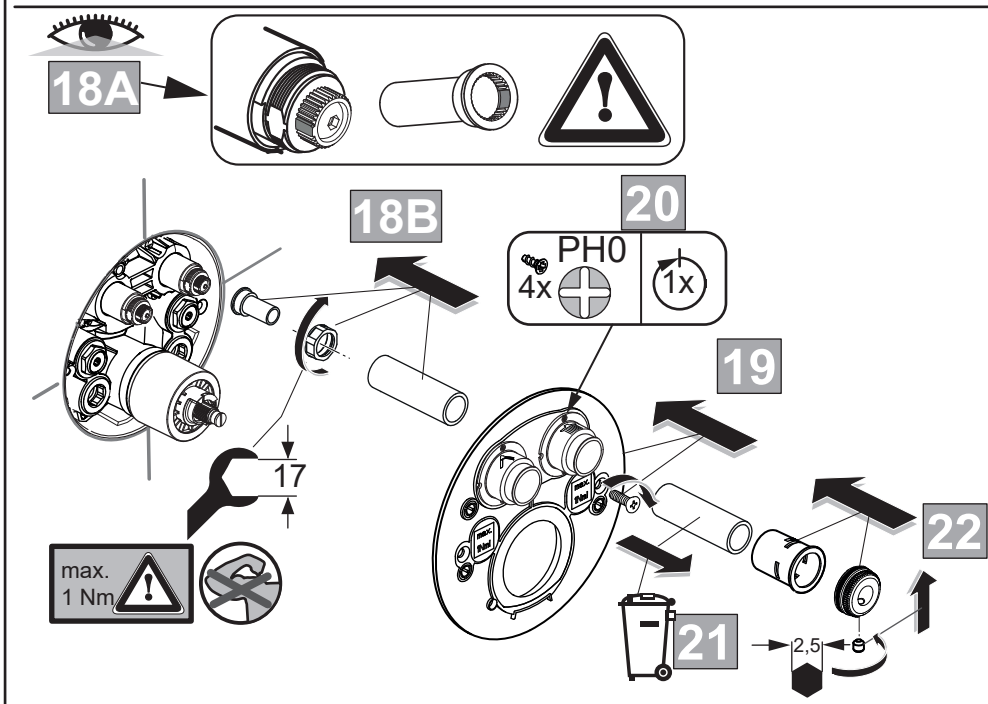

Ideal Standard

CERATHERM NAVIGO
A 7894 ..

1024 / A 869 084
 Made in Germany

Ideal Standard International NV
 Corporate Village – Gent Building
 Da Vincilaan 2
 1935 Zaventem
 Belgium
<https://www.idealstandard.com>