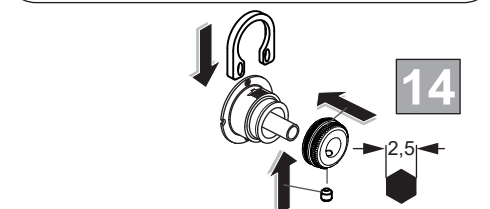

Ideal Standard

CERATHERM NAVIGO
A 7894 ..

1024 / A 869 084
 Made in Germany

Ideal Standard International NV
 Corporate Village – Gent Building
 Da Vincilaan 2
 1935 Zaventem
 Belgium
<https://www.idealstandard.com>