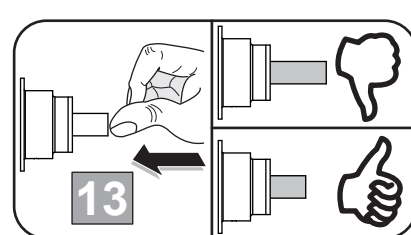

Ideal Standard

CERATHERM NAVIGO
A 7894 ..

1024 / A 869 084
 Made in Germany

Ideal Standard International NV
 Corporate Village – Gent Building
 Da Vincilaan 2
 1935 Zaventem
 Belgium
<https://www.idealstandard.com>