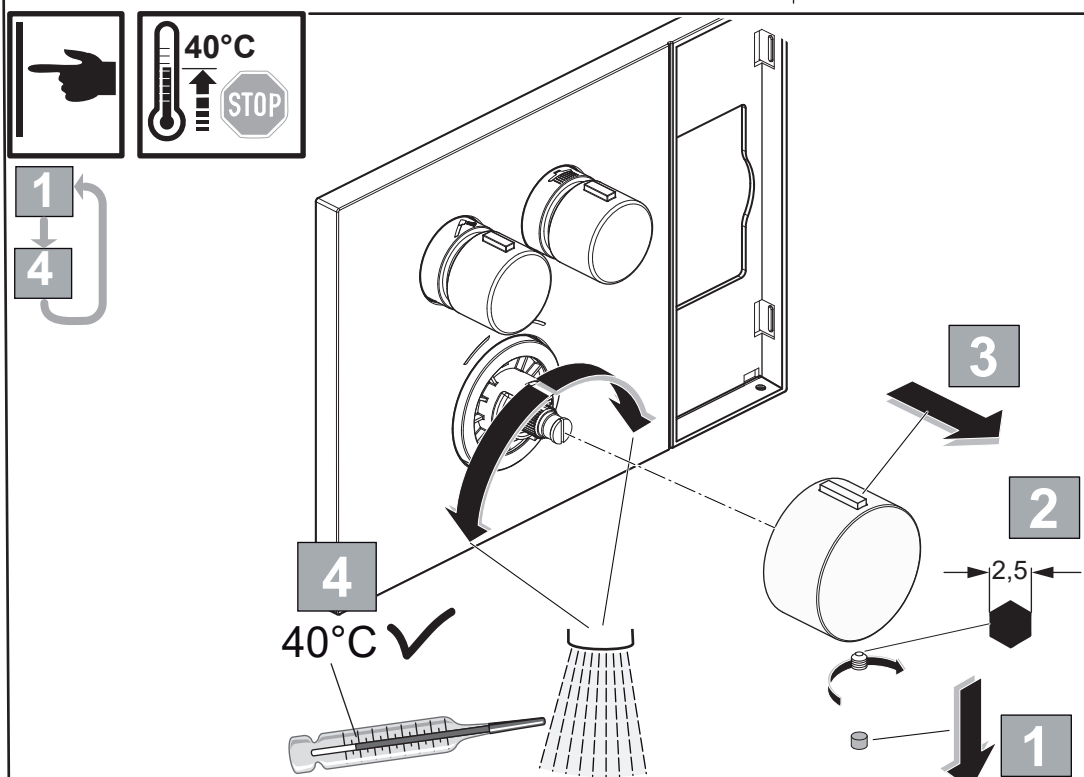

Ideal Standard

CERATHERM NAVIGO
A 7894 ..

1024 / A 869 084
 Made in Germany

Ideal Standard International NV
 Corporate Village – Gent Building
 Da Vincilaan 2
 1935 Zaventem
 Belgium
<https://www.idealstandard.com>