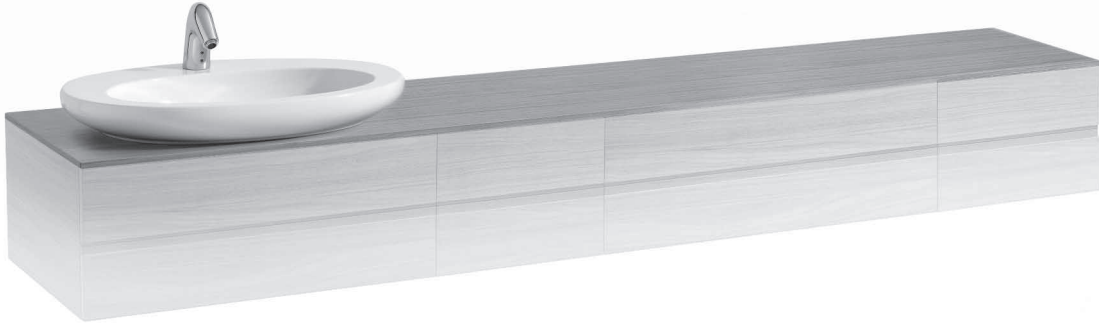

IL BAGNO ALESSI ONE FURNITURE

Top for vanity unit / with cut out left

42460.2

TECHNICAL DATA

| | | | |
|--------------------|--|-------------------|---|
| Order no. | 42460.2 / cut out left | Accessories excl. | Vanity unit without top, 800 mm element at left side and 400 mm element at right side order no. 42417.0 |
| Dimensions (WxHxD) | 2400 x 12 x 500 mm | Colours | 630 – Noce canaletto, surface lacquered real wood veneer 631 – White, technical marble top |
| Matching for | 2x vanity unit without top 1200 mm, order no. 42417.0 1x washbasin, order no. 81397.1, 81897.1 (vanity unit combination only with 7 drawers), 81897.2, 81897.3 (with shelf at right side) | | |
| Specification | Body – Surface lacquered real wood veneer or technical marble 1 cut out left | | |
| Weight | 630 – 62,0 kg 631 – 80,0 kg | | |

TECHNICAL DRAWINGS / S 1 : 20

** = Only Il Bagno Alessi One 81897.3 with shelf at right side
X = The exact height must be set during installation.