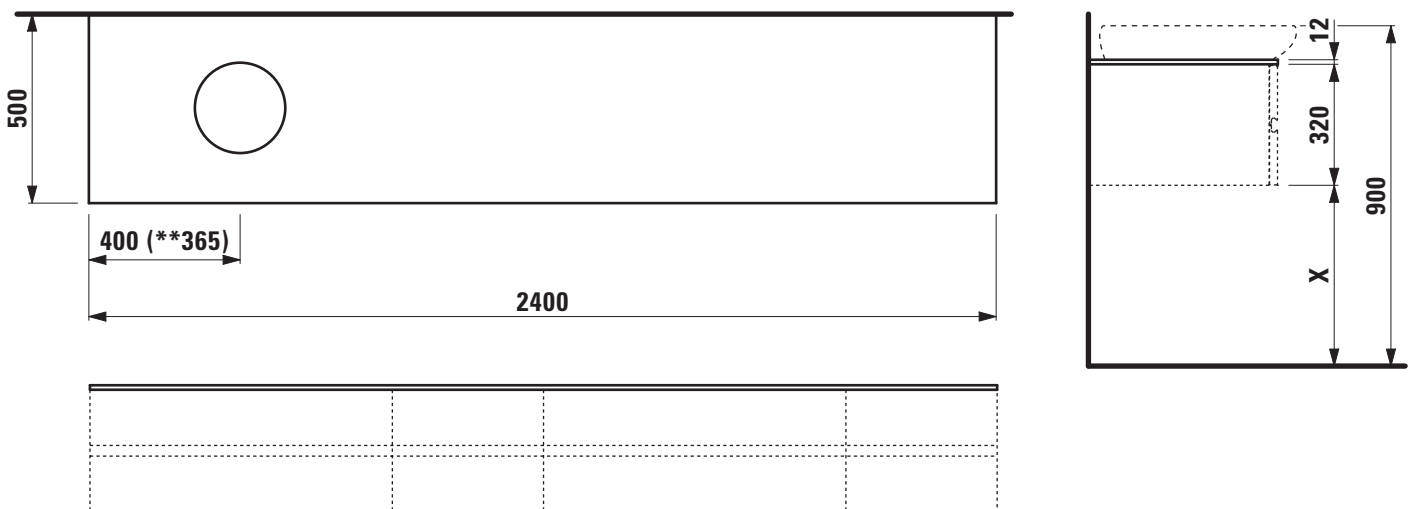

IL BAGNO ALESSI ONE FURNITURE

Top for vanity unit / with cut out left

42460.2

TECHNICAL DATA

| | | | |
|--------------------|--|-------------------|---|
| Order no. | 42460.2 / cut out left | Accessories excl. | Vanity unit without top, 800 mm element at left side and 400 mm element at right side order no. 42417.0 |
| Dimensions (WxHxD) | 2400 x 12 x 500 mm | Colours | 630 – Noce canaletto, surface lacquered real wood veneer 631 – White, technical marble top |
| Matching for | 2x vanity unit without top 1200 mm, order no. 42417.0 1x washbasin, order no. 81397.1, 81897.1 (vanity unit combination only with 7 drawers), 81897.2, 81897.3 (with shelf at right side) | | |
| Specification | Body – Surface lacquered real wood veneer or technical marble 1 cut out left | | |
| Weight | 630 – 62,0 kg 631 – 80,0 kg | | |

TECHNICAL DRAWINGS / S 1 : 20

** = Only Il Bagno Alessi One 81897.3 with shelf at right side
X = The exact height must be set during installation.