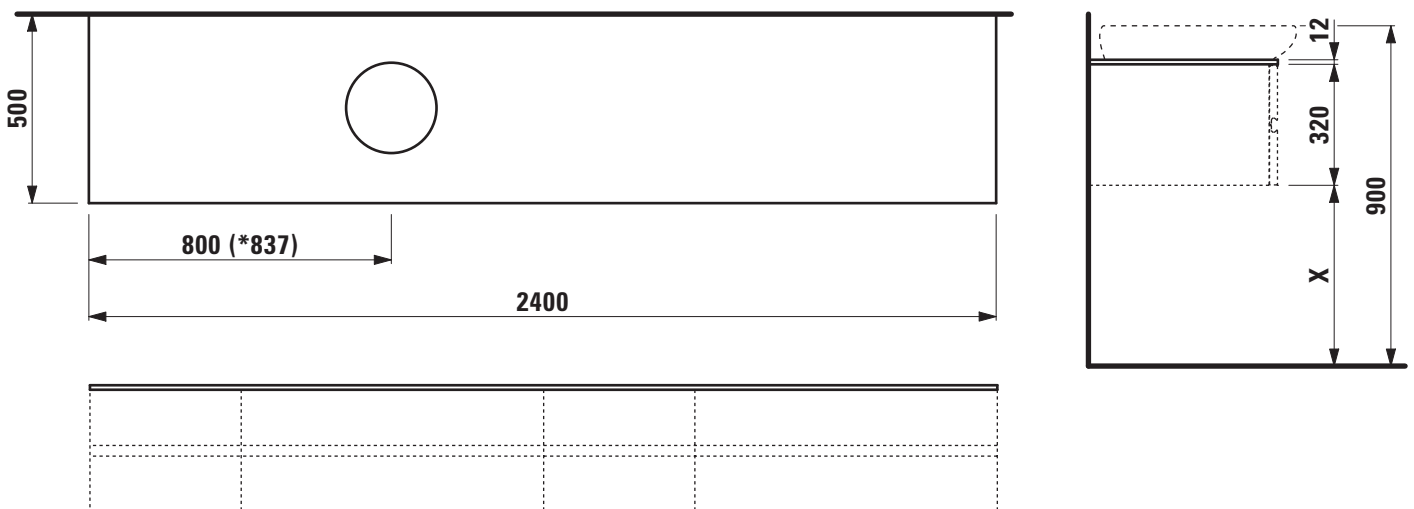

IL BAGNO ALESSI ONE FURNITURE

Top for vanity unit / with cut out left

42461.2

TECHNICAL DATA

Order no.	42461.2 / cut out left	Accessories excl.	Vanity unit without top, 800 mm element at right side and 400 mm element at left side order no. 42418.0
Dimensions (WxHxD)	2400 x 12 x 500 mm	Colours	630 – Noce canaletto, surface lacquered real wood veneer 631 – White, technical marble top
Matching for	2x vanity unit without top 1200 mm, order no. 42418.0 1x washbasin, order no. 81397.1, 81897.1 (vanity unit combination only with 7 drawers), 81897.2, 81897.3 (with shelf at left side)		
Specification	Body – Surface lacquered real wood veneer or technical marble 1 cut out left		
Weight	630 – 62,0 kg 631 – 80,0 kg		

TECHNICAL DRAWINGS / S 1 : 20

* = Only Il Bagno Alessi One 81897.3 with shelf at left side
X = The exact height must be set during installation.