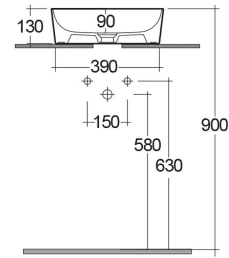

RAK-FEELING WB SLIM - FEECT4200AWHA

Wash basin | Counter Top

RAK
CERAMICS

Technical specifications

Dimensions:	420 x 420 mm
Weight:	8.7 Kg
Color:	Alpine White
Shape of basin:	Round
Suites:	RAK-FEELING WASHBASINS

Code	Name
FEECT4200AWHA	RAK-SLIM - ROUND WASH BASIN ALPINE WHITE - 42 CM

Dimensions: All dimensions in mm. Tolerance of vitreous china & fireclay items: $\pm 5\%$ for below 200mm and $\pm 3\%$ for above 200mm; for all other items tolerance $\pm 1\%$. Note: Due to a continuing development program to improve design and performance, the manufacturer reserves all rights to vary specifications without prior information. Please note accessories are for photographic use only.