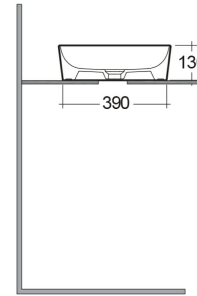

RAK-FEELING WB SLIM - FEECT4200AWHA

Wash basin | Counter Top

RAK
CERAMICS

Technical specifications

Dimensions:	420 x 420 mm
Weight:	8.7 Kg
Color:	Alpine White
Shape of basin:	Round
Suites:	RAK-FEELING WASHBASINS

Code	Name
FEECT4200AWHA	RAK-SLIM - ROUND WASH BASIN ALPINE WHITE - 42 CM

Dimensions: All dimensions in mm. Tolerance of vitreous china & fireclay items: $\pm 5\%$ for below 200mm and $\pm 3\%$ for above 200mm; for all other items tolerance $\pm 1\%$. Note: Due to a continuing development program to improve design and performance, the manufacturer reserves all rights to vary specifications without prior information. Please note accessories are for photographic use only.