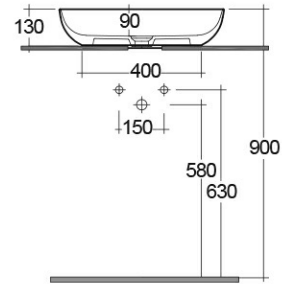

# RAK-FEELING WB SLIM - FEECT5500AWHA

Wash basin | Counter Top

**RAK**  
CERAMICS

## Technical specifications

Dimensions: 550 x 350 mm

Weight: 9.3 Kg

Color: Alpine White

Shape of basin: Oval

Suites: [RAK-FEELING WASHBASINS](#)

Code	Name
FEECT5500AWHA	RAK-SLIM - OVAL WASH BASIN ALPINE WHITE - 55 CM

Dimensions: All dimensions in mm. Tolerance of vitreous china & fireclay items:  $\pm 5\%$  for below 200mm and  $\pm 3\%$  for above 200mm; for all other items tolerance  $\pm 1\%$ . Note: Due to a continuing development program to improve design and performance, the manufacturer reserves all rights to vary specifications without prior information. Please note accessories are for photographic use only.