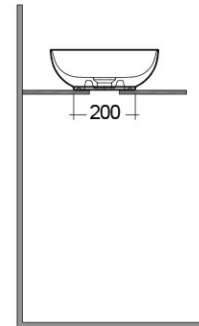

# RAK-FEELING WB SLIM - FEECT5500AWHA

Wash basin | Counter Top

**RAK**  
CERAMICS

## Technical specifications

Dimensions: 550 x 350 mm

Weight: 9.3 Kg

Color: Alpine White

Shape of basin: Oval

Suites: [RAK-FEELING WASHBASINS](#)

Code	Name
FEECT5500AWHA	RAK-SLIM - OVAL WASH BASIN ALPINE WHITE - 55 CM

Dimensions: All dimensions in mm. Tolerance of vitreous china & fireclay items:  $\pm 5\%$  for below 200mm and  $\pm 3\%$  for above 200mm; for all other items tolerance  $\pm 1\%$ . Note: Due to a continuing development program to improve design and performance, the manufacturer reserves all rights to vary specifications without prior information. Please note accessories are for photographic use only.