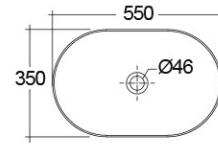

# RAK-FEELING WB SLIM - FEECT5500AWHA

Wash basin | Counter Top

**RAK**  
CERAMICS

## Technical specifications

Dimensions: 550 x 350 mm

Weight: 9.3 Kg

Color: Alpine White

Shape of basin: Oval

Suites: [RAK-FEELING WASHBASINS](#)

Code	Name
FEECT5500AWHA	RAK-SLIM - OVAL WASH BASIN ALPINE WHITE - 55 CM

Dimensions: All dimensions in mm. Tolerance of vitreous china & fireclay items:  $\pm 5\%$  for below 200mm and  $\pm 3\%$  for above 200mm; for all other items tolerance  $\pm 1\%$ . Note: Due to a continuing development program to improve design and performance, the manufacturer reserves all rights to vary specifications without prior information. Please note accessories are for photographic use only.