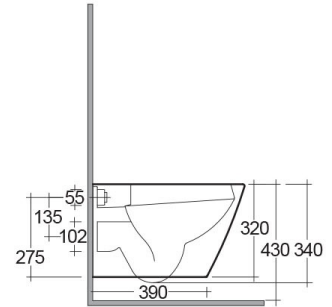

RAK-RESORT-W/HIDDEN FIXATIONS
Wall Hung | Water Closet

RAK
 CERAMICS

TECHNICAL SPECIFICATIONS

Suite:	RAK-RESORT
Type:	Wall Hung
Dimensions:	520 x 360 mm
Weight:	23 Kg
Color:	Alpine White
Trap type:	P Trap
Trapway type:	Concealed
Seat cover options:	Urea
Bowl shape:	Round
Soft close:	yes
Quick remove seat cover:	yes
Flush Type:	Dual Flush

Code	Name
YFG106CAWHA	SEAT & COVER (UREA With Soft Close)
RST23AWHA	RESORT WATER CLOSET RIMLESS WALL HUNG W/HIDDEN FIXATION 52CM

Dimensions: All dimensions in mm. Tolerance of vitreous china & fireclay items: $\pm 5\%$ for below 200mm and $\pm 3\%$ for above 200mm; for all other items tolerance $\pm 1\%$. Note: Due to a continuing development program to improve design and performance, the manufacturer reserves all rights to vary specifications without prior information. Please note accessories are for photographic use only.