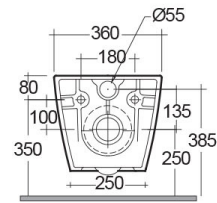

RAK-RESORT-W/HIDDEN FIXATIONS
Wall Hung | Water Closet

RAK
 CERAMICS

TECHNICAL SPECIFICATIONS

Suite:	RAK-RESORT
Type:	Wall Hung
Dimensions:	520 x 360 mm
Weight:	23 Kg
Color:	Alpine White
Trap type:	P Trap
Trapway type:	Concealed
Seat cover options:	Urea
Bowl shape:	Round
Soft close:	yes
Quick remove seat cover:	yes
Flush Type:	Dual Flush

Code	Name
YFG106CAWHA	SEAT & COVER (UREA With Soft Close)
RST23AWHA	RESORT WATER CLOSET RIMLESS WALL HUNG W/HIDDEN FIXATION 52CM

Dimensions: All dimensions in mm. Tolerance of vitreous china & fireclay items: $\pm 5\%$ for below 200mm and $\pm 3\%$ for above 200mm; for all other items tolerance $\pm 1\%$. Note: Due to a continuing development program to improve design and performance, the manufacturer reserves all rights to vary specifications without prior information. Please note accessories are for photographic use only.