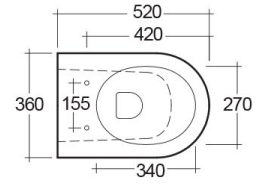

RAK-RESORT-W/HIDDEN FIXATIONS
Wall Hung | Water Closet

RAK
 CERAMICS

TECHNICAL SPECIFICATIONS

Suite:	RAK-RESORT
Type:	Wall Hung
Dimensions:	520 x 360 mm
Weight:	23 Kg
Color:	Alpine White
Trap type:	P Trap
Trapway type:	Concealed
Seat cover options:	Urea
Bowl shape:	Round
Soft close:	yes
Quick remove seat cover:	yes
Flush Type:	Dual Flush

Code	Name
YFG106CAWHA	SEAT & COVER (UREA With Soft Close)
RST23AWHA	RESORT WATER CLOSET RIMLESS WALL HUNG W/HIDDEN FIXATION 52CM

Dimensions: All dimensions in mm. Tolerance of vitreous china & fireclay items: $\pm 5\%$ for below 200mm and $\pm 3\%$ for above 200mm; for all other items tolerance $\pm 1\%$. Note: Due to a continuing development program to improve design and performance, the manufacturer reserves all rights to vary specifications without prior information. Please note accessories are for photographic use only.