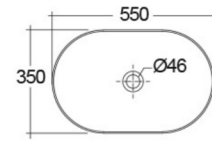

RAK-FEELING WB SLIM – FEECT5500503A

Waschbecken | Aufgesetzt

RAK
CERAMICS

TECHNISCHE SPEZIFIKATIONEN

Suite:	RAK-FEELING WASHBASINS
Art:	Aufgesetzt
Größe:	550 x 350 mm
Gewicht:	9.3 Kg
Farbe:	
Shape of basin:	Oval

Code	Name
FEECT5500503A	RAK-FEELING SLIM OVAL WASH BASIN MATT GREY 503 – 55 CM
DUO002503A	RAK-DUO Free Flow Wastes Matt Grey

Dimensions: All dimensions in mm. Tolerance of vitreous china & fireclay items: $\pm 5\%$ for below 200mm and $\pm 3\%$ for above 200mm; for all other items tolerance $\pm 1\%$. Note: Due to a continuing development program to improve design and performance, the manufacturer reserves all rights to vary specifications without prior information. Please note accessories are for photographic use only.