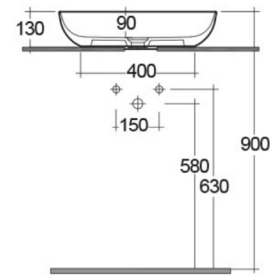

RAK-FEELING WB SLIM – FEECT5500503A

Waschbecken | Aufgesetzt

RAK
CERAMICS

TECHNISCHE SPEZIFIKATIONEN

Suite:	RAK-FEELING WASHBASINS
Art:	Aufgesetzt
Größe:	550 x 350 mm
Gewicht:	9.3 Kg
Farbe:	
Shape of basin:	Oval

Code	Name
FEECT5500503A	RAK-FEELING SLIM OVAL WASH BASIN MATT GREY 503 – 55 CM
DUO002503A	RAK-DUO Free Flow Wastes Matt Grey

Dimensions: All dimensions in mm. Tolerance of vitreous china & fireclay items: $\pm 5\%$ for below 200mm and $\pm 3\%$ for above 200mm; for all other items tolerance $\pm 1\%$. Note: Due to a continuing development program to improve design and performance, the manufacturer reserves all rights to vary specifications without prior information. Please note accessories are for photographic use only.