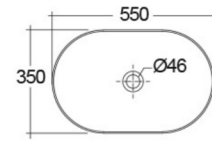

RAK-FEELING WB SLIM – FEECT5500504A

Waschbecken | Aufgesetzt

RAK
CERAMICS

TECHNISCHE SPEZIFIKATIONEN

Suite:	RAK-FEELING WASHBASINS
Art:	Aufgesetzt
Größe:	550 x 350 mm
Gewicht:	9.3 Kg
Farbe:	
Shape of basin:	Oval

Code	Name
FEECT5500504A	RAK-FEELING SLIM OVAL WASH BASIN MATT BLACK 504 - 55 CM
DUO002504A	RAK-DUO Free Flow Wastes Matt Black

Dimensions: All dimensions in mm. Tolerance of vitreous china & fireclay items: $\pm 5\%$ for below 200mm and $\pm 3\%$ for above 200mm; for all other items tolerance $\pm 1\%$. Note: Due to a continuing development program to improve design and performance, the manufacturer reserves all rights to vary specifications without prior information. Please note accessories are for photographic use only.