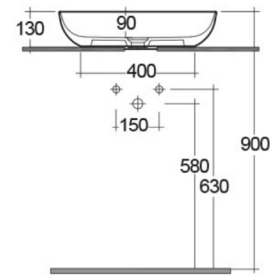

RAK-FEELING WB SLIM – FEECT5500504A

Waschbecken | Aufgesetzt

RAK
CERAMICS

TECHNISCHE SPEZIFIKATIONEN

Suite:	RAK-FEELING WASHBASINS
Art:	Aufgesetzt
Größe:	550 x 350 mm
Gewicht:	9.3 Kg
Farbe:	
Shape of basin:	Oval

Code	Name
FEECT5500504A	RAK-FEELING SLIM OVAL WASH BASIN MATT BLACK 504 - 55 CM
DUO002504A	RAK-DUO Free Flow Wastes Matt Black

Dimensions: All dimensions in mm. Tolerance of vitreous china & fireclay items: $\pm 5\%$ for below 200mm and $\pm 3\%$ for above 200mm; for all other items tolerance $\pm 1\%$. Note: Due to a continuing development program to improve design and performance, the manufacturer reserves all rights to vary specifications without prior information. Please note accessories are for photographic use only.